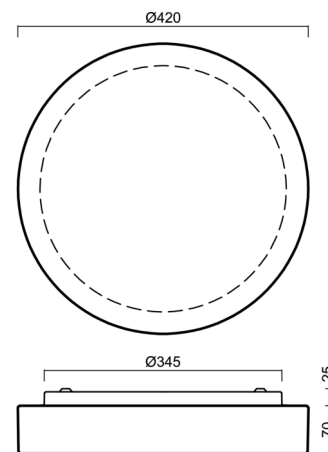

ELSA 4

LED-1L16E500BT15/029 NK3HST 3K#

WWW.OSMONT.CZ

ELSA 4

Product code: ELS72514

Type: LED-1L16E500BT15/029 NK3HST 3K#

Short description of the luminaire: White colour | ceiling or wall LED light with emergency backup combined (with Self-test) | TRIPLEX OPAL hand blown glass shade|

Technical

Types of luminaires	Emergency combined
Mounting type	surface mounted
Base material	steel
Shade material	three-layer glass TRIPLEX OPAL
Base color	white Ral9003
Shade color	white
Holding the shade	bayonet
Mounting location	ceiling/wall
Width	420 mm
Length	420 mm
Height	90 mm
mounting holes (diameter)	3xØ5mm
Cable entrance	2xØ16mm
Energy Class	D
Impact strength	IK01
Operating temperature	from 0°C to +30°C

Eulum data for calculation programs are available at www.osmont.cz.

Logistic

EAN	8591728150907
Weight NTTO	3.7 Kg
Weight BTTO	4.1 Kg
Number of cartons	1 pcs
Package volume	0.023 m ³
Package 1 width	0.435 m
Package 1 length	0.435 m
Package 1 height	0.12 m
Warranty*	60 months