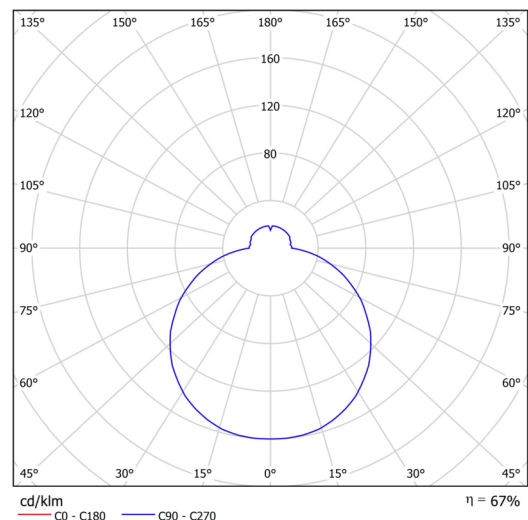

Luminous

Lum. flux of luminaire	2510 lm
Lum. flux of light source	3750 lm
Lum. flux of light source in emergency mode	200 lm
Temperature	3000 K
Rated life time LED L80/B10	100000 hours
CRI	Ra80
MacAdam	3
Blue light hazard	Risk group 0

Eulum data for calculation programs are available at www.osmont.cz.