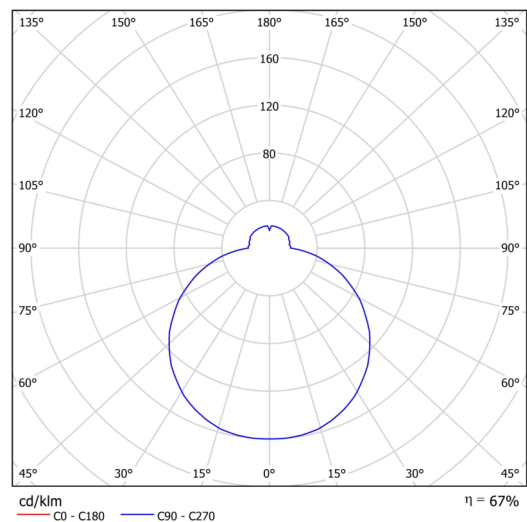

Luminous

Lum. flux of luminaire	1780 lm
Lum. flux of light source	2660 lm
Lum. flux of light source in emergency mode	200 lm
Temperature	3000 K
Rated life time LED L80/B10	100000 hours
CRI	Ra80
MacAdam	3
Blue light hazard	Risk group 0

Eulum data for calculation programs are available at www.osmont.cz.