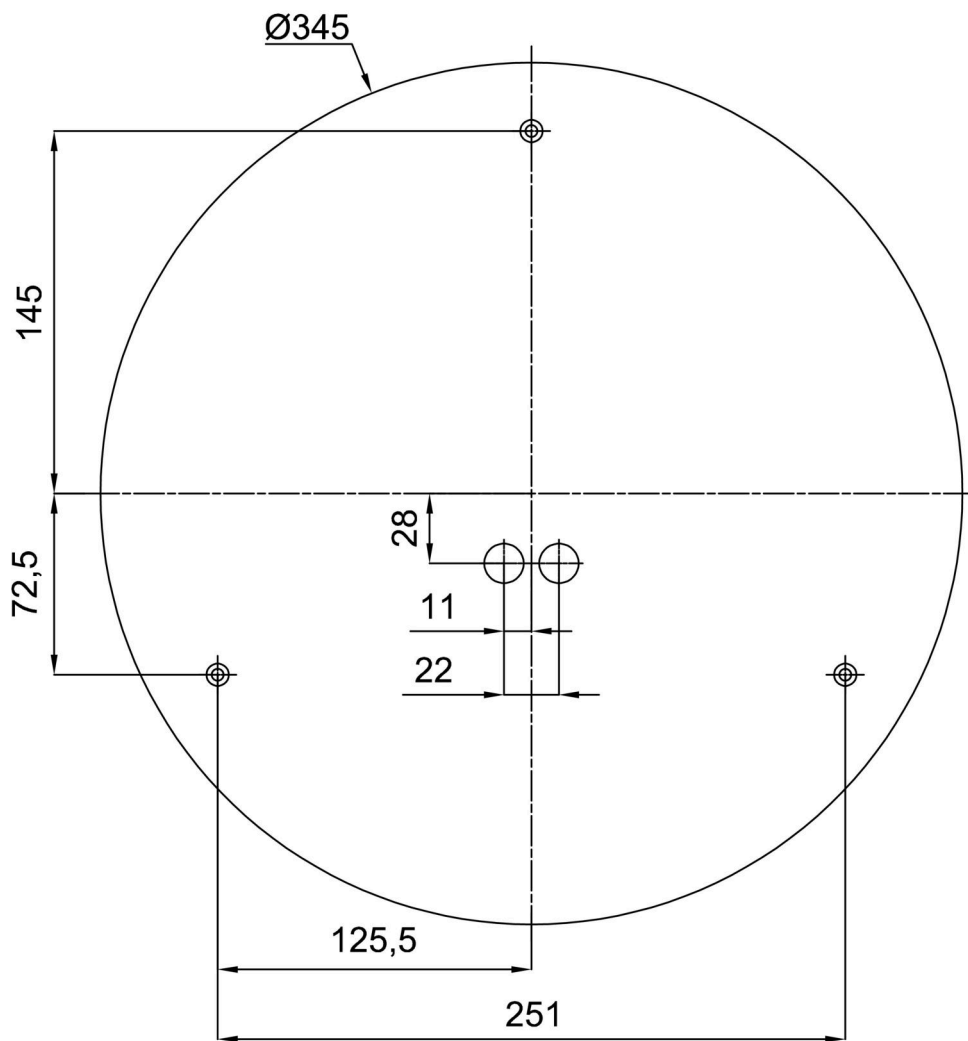

Technical

Types of luminaires	Emergency combined
Mounting type	surface mounted
Base material	steel
Shade material	three-layer glass TRIPLEX OPAL
Base color	white Ral9003
Shade color	white
Holding the shade	bayonet
Mounting location	ceiling/wall
Width	420 mm
Length	420 mm
Height	90 mm
mounting holes (diameter)	3xØ5mm
Cable entrance	2xØ16mm
Energy Class	D
Impact strength	IK01
Operating temperature	from 0°C to +30°C

Eulum data for calculation programs are available at www.osmont.cz.

Logistic

EAN	8591728150884
Weight NTTO	3.7 Kg
Weight BTTO	4.1 Kg
Number of cartons	1 pcs
Package volume	0.023 m ³
Package 1 width	0.435 m
Package 1 length	0.435 m
Package 1 height	0.12 m
Warranty*	60 months

*The warranty for the batteries is valid for 12 months from the date of purchase.

Installation dimensions:

Additional assortment:

Decorative collar

Product code	Name	Color	Description	Picture	Drawing
30140	B15/X14	polished stainless steel	the collar is held by the shade		
30139	B15/X4	white Ral9003	the collar is held by the shade		
30142	B15/X13	grey	the collar is held by the shade		
30141	B15/X12	polished brass	the collar is held by the shade		