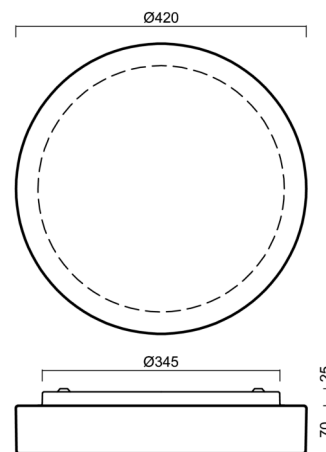

ELSA 4

LED-1L16E350BT15/029 NK3HST 3K#

WWW.OSMONT.CZ

ELSA 4

Product code: ELS72512

Type: LED-1L16E350BT15/029 NK3HST 3K#

Short description of the luminaire: White colour | ceiling or wall LED light with emergency backup combined (with Self-test) | TRIPLEX OPAL hand blown glass shade|

Technical

Types of luminaires	Emergency combined
Mounting type	surface mounted
Base material	steel
Shade material	three-layer glass TRIPLEX OPAL
Base color	white Ral9003
Shade color	white
Holding the shade	bayonet
Mounting location	ceiling/wall
Width	420 mm
Length	420 mm
Height	90 mm
mounting holes (diameter)	3xØ5mm
Cable entrance	2xØ16mm
Energy Class	D
Impact strength	IK01
Operating temperature	from 0°C to +30°C

Eulum data for calculation programs are available at www.osmont.cz.

Logistic

EAN	8591728150884
Weight NTTO	3.7 Kg
Weight BTTO	4.1 Kg
Number of cartons	1 pcs
Package volume	0.023 m ³
Package 1 width	0.435 m
Package 1 length	0.435 m
Package 1 height	0.12 m
Warranty*	60 months