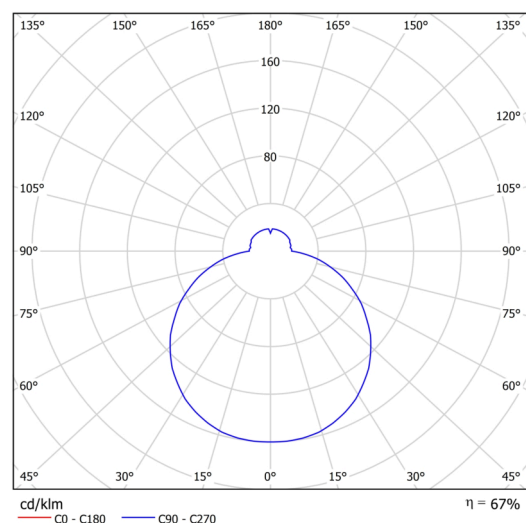

Technical

Types of luminaires	Sensor
Mounting type	surface mounted
Base material	steel
Shade material	three-layer glass TRIPLEX OPAL
Base color	white Ral9003
Shade color	white
Holding the shade	bayonet
Mounting location	ceiling/wall
Width	420 mm
Length	420 mm
Height	90 mm
Diameter	ø 420 mm
mounting holes (diameter)	3xø5mm
Installation wire (diameter)	2xø16mm
Energy Class	D
Impact strength	IK01
Operating temperature	from -20°C to +30°C

Luminous

Lum. flux of luminaire	1780/1860 lm
Lum. flux of light source	2660/2770 lm
Luminaire efficacy	104 lm/W
Temperature	3000/4000 K
Rated life time LED L80/B10	100000 hours
CRI	Ra80
MacAdam	3
Blue light hazard	Risk group 0