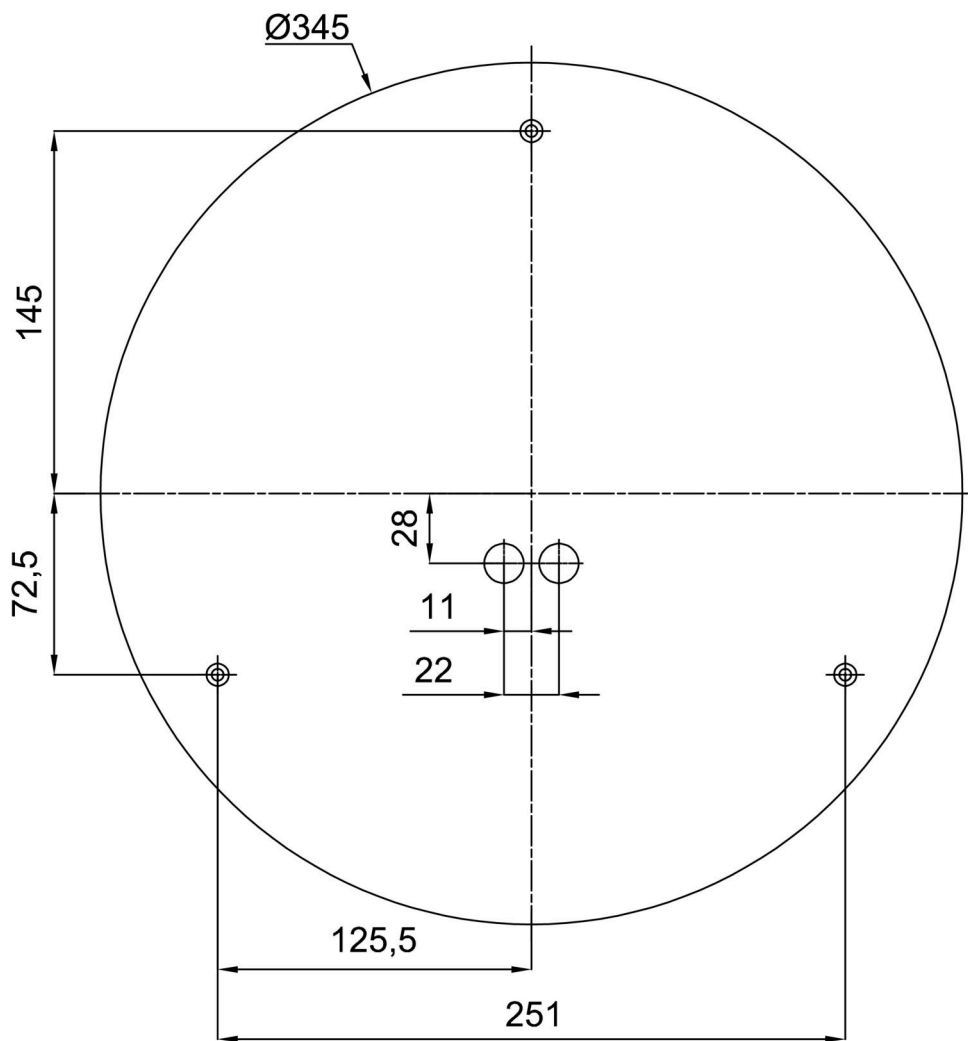

Technical

Types of luminaires	Tunable White
Mounting type	surface mounted
Base material	steel
Shade material	three-layer glass TRIPLEX OPAL
Base color	white Ral9003
Shade color	white
Holding the shade	bayonet
Mounting location	ceiling/wall
Width	420 mm
Length	420 mm
Height	90 mm
Diameter	ø 420 mm
mounting holes (diameter)	3xø5mm
Installation wire (diameter)	2xø16mm
Energy Class	D
Impact strength	IK01

Eulum data for calculation programs are available at www.osmont.cz.

Logistic

EAN	8591728095796
Weight NTTO	3.7 Kg
Weight BTTO	4.1 Kg
Number of cartons	1 pcs
Package volume	0.023 m ³
Package 1 width	0.435 m
Package 1 length	0.435 m
Package 1 height	0.12 m
Warranty*	60 months

*The warranty for the batteries is valid for 12 months from the date of purchase.

Installation dimensions:

Additional assortment:

Decorative collar

Product code	Name	Color	Description	Picture	Drawing
30140	B15/X14	polished stainless steel	the collar is held by the shade		
30139	B15/X4	white Ral9003	the collar is held by the shade		
30142	B15/X13	grey	the collar is held by the shade		
30141	B15/X12	polished brass	the collar is held by the shade		