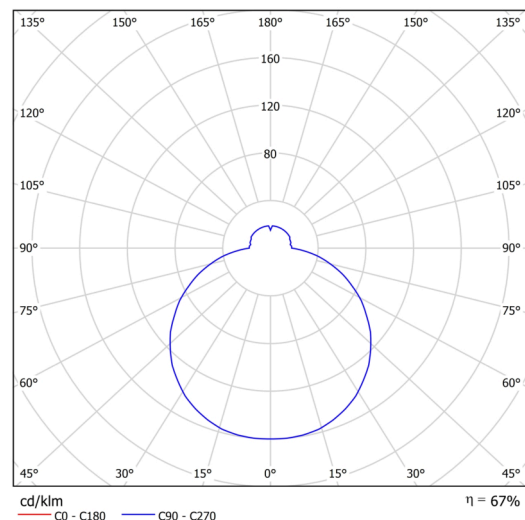

Luminous

Lum. flux of luminaire	2480 lm
Lum. flux of light source	3700 lm
Luminaire efficacy	107 lm/W
Temperature	2700-6500 K
Rated life time LED L80/B10	100000 hours
CRI	Ra80
MacAdam	3
Blue light hazard	Risk group 0

Eulum data for calculation programs are available at www.osmont.cz.