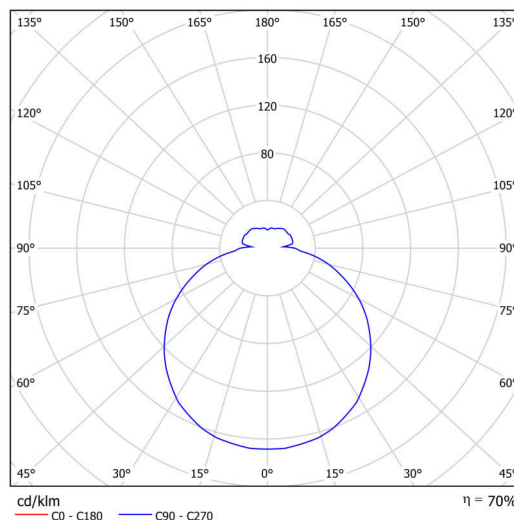

Luminous

Lum. flux of luminaire	2100/2190 lm
Lum. flux of light source	3000/3130 lm
Luminaire efficacy	110 lm/W
Temperature	3000/4000 K
Rated life time LED L80/B10	100000 hours
CRI	Ra80
MacAdam	3
Blue light hazard	Risk group 0