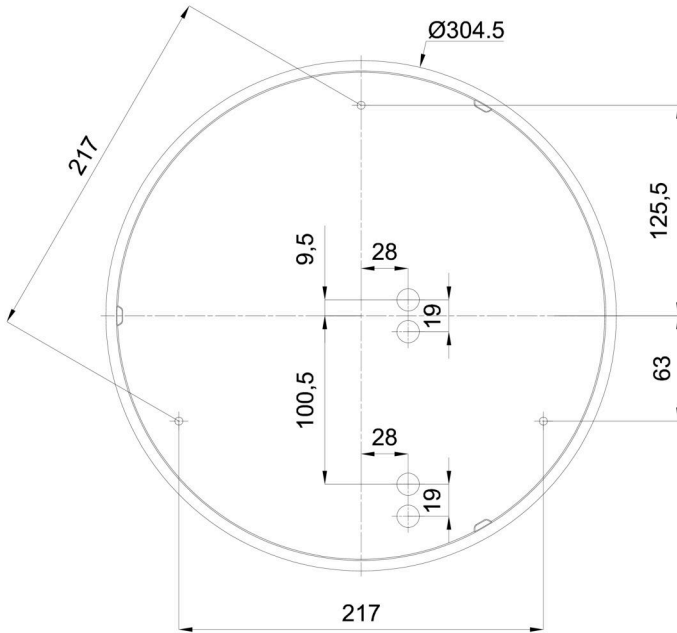

Technical

Types of luminaires	Dimmable
Mounting type	surface mounted
Base material	polypropylene composite
Shade material	three-layer glass TRIPLEX OPAL
Base color	white Ral9003
Shade color	white
Holding the shade	bayonet
Mounting location	ceiling/wall
Width	360 mm
Length	360 mm
Height	94 mm
Diameter	ø 360 mm
mounting holes (diameter)	3xø5mm
Installation wire (diameter)	2xø16mm
Energy Class	D
Impact strength	IK01
Operating temperature	from -20°C to +30°C

Eulum data for calculation programs are available at www.osmont.cz.

Logistic

EAN	8591728098148
Weight NTTO	3.1 Kg
Weight BTTO	3.4 Kg
Number of cartons	1 pcs
Package volume	0.016 m ³
Package 1 width	0.375 m
Package 1 length	0.355 m
Package 1 height	0.12 m
Warranty*	60 months

*The warranty for the batteries is valid for 12 months from the date of purchase.

Installation dimensions:

Additional assortment:

Decorative collar

Product code	Name	Color	Description	Picture	Drawing
30136	B14/X14	polished stainless steel	the collar is held by the shade		
30135	B14/X4	white Ral9003	the collar is held by the shade		
30138	B14/X13	grey	the collar is held by the shade		
30137	B14/X12	polished brass	the collar is held by the shade		

Lampshade

Product code	Name	Color	Description	Picture	Drawing
20082	027	white		