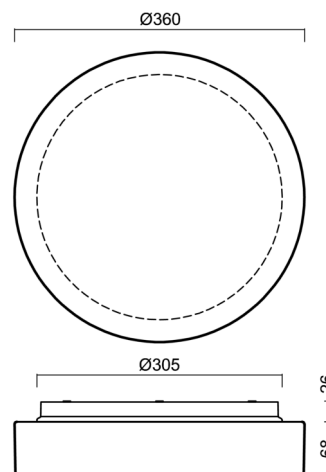

ELSA 3 IP

LED-1L15E500BD14/027 DALI 3/4K#

WWW.OSMONT.CZ

ELSA 3 IP

Product code: ELS71229

Type: LED-1L15E500BD14/027 DALI 3/4K#

Short description of the luminaire: White surface-mounted changeable LED light DALI with TRIPLEX OPAL glass shade

Technical

Types of luminaires	Dimmable
Mounting type	surface mounted
Base material	polypropylene composite
Shade material	three-layer glass TRIPLEX OPAL
Base color	white Ral9003
Shade color	white
Holding the shade	bayonet
Mounting location	ceiling/wall
Width	360 mm
Length	360 mm
Height	94 mm
Diameter	ø 360 mm
mounting holes (diameter)	3xø5mm
Installation wire (diameter)	2xø16mm
Energy Class	D
Impact strength	IK01
Operating temperature	from -20°C to +30°C

Lampshade

Product code	Name	Color	Description	Picture	Drawing
20082	027	white		