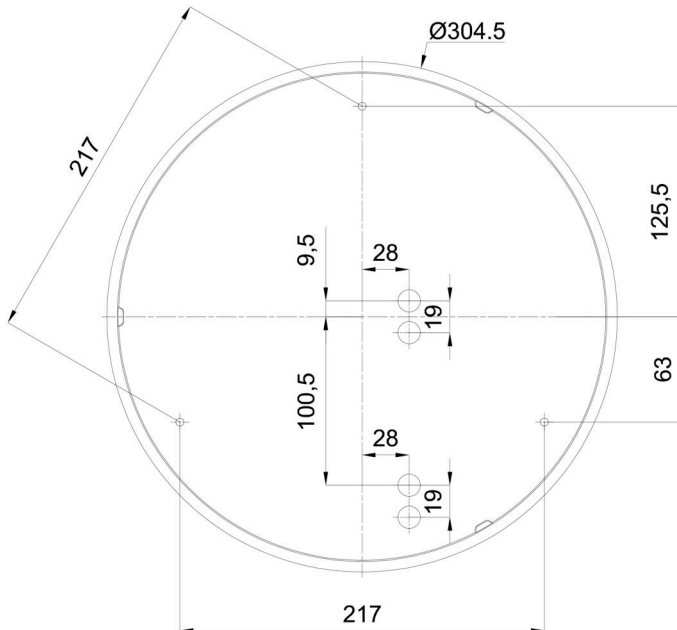

## Technical

Types of luminaires	Emergency combined + sensor
Mounting type	surface mounted
Base material	polypropylene composite
Shade material	three-layer glass TRIPLEX OPAL
Base color	white Ral9003
Shade color	white
Holding the shade	bayonet
Mounting location	ceiling/wall
Width	360 mm
Length	360 mm
Height	94 mm
Diameter	ø 360 mm
mounting holes (diameter)	3xø5mm
Installation wire (diameter)	2xø16mm
Energy Class	D
Impact strength	IK01
Operating temperature	from -20°C to +30°C

## Installation dimensions: