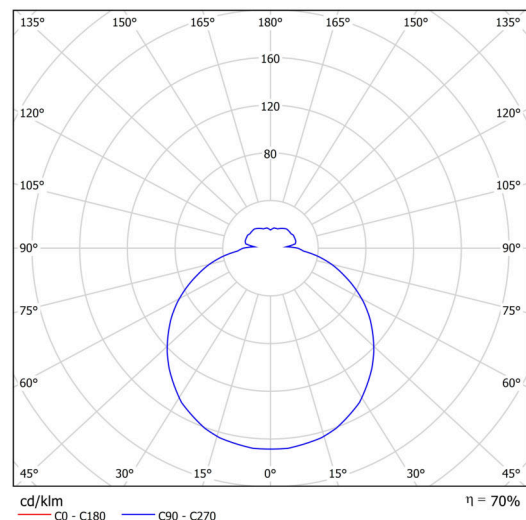

Luminous

Lum. flux of luminaire	2190 lm
Lum. flux of light source	3130 lm
Lum. flux of light source in emergency mode	150 lm
Luminaire efficacy	115 lm/W
Temperature	4000 K
Rated life time LED L80/B10	100000 hours
CRI	Ra80