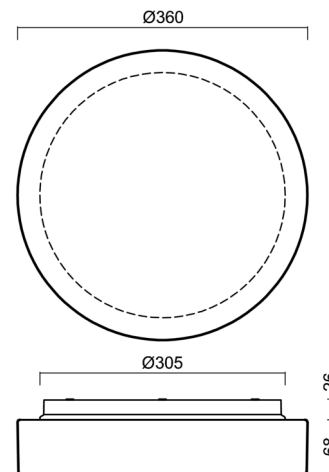

## Technical

Types of luminaires	Emergency combined + sensor
Mounting type	surface mounted
Base material	polypropylene composite
Shade material	three-layer glass TRIPLEX OPAL
Base color	white Ral9003
Shade color	white
Holding the shade	bayonet
Mounting location	ceiling/wall
Width	360 mm
Length	360 mm
Height	94 mm
Diameter	ø 360 mm
mounting holes (diameter)	3xø5mm
Installation wire (diameter)	2xø16mm
Energy Class	D
Impact strength	IK01
Operating temperature	from -20°C to +30°C

## Installation dimensions:

## Lampshade

Product code	Name	Color	Description	Picture	Drawing
20082	027	white		