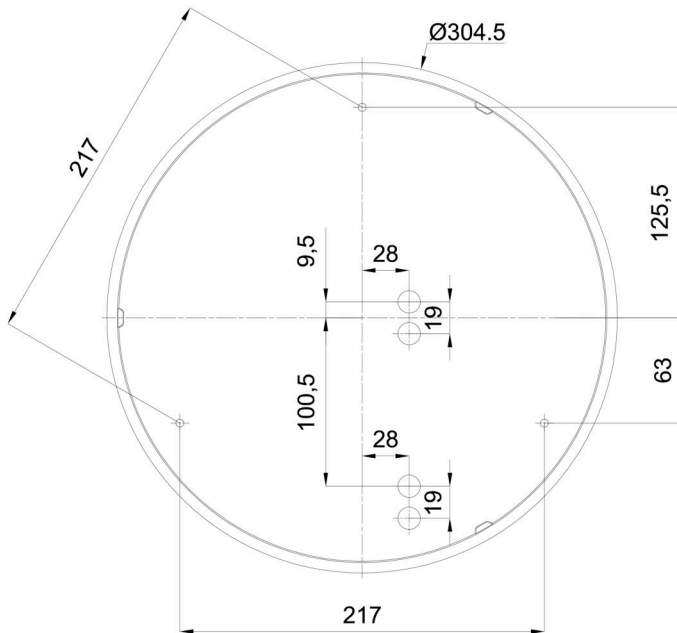

Technical

Types of luminaires	Corridor
Mounting type	surface mounted
Base material	polypropylene composite
Shade material	three-layer glass TRIPLEX OPAL
Base color	white Ral9003
Shade color	white
Holding the shade	bayonet
Mounting location	ceiling/wall
Width	360 mm
Length	360 mm
Height	94 mm
Diameter	ø 360 mm
mounting holes (diameter)	3xø5mm
Installation wire (diameter)	2xø16mm
Energy Class	D
Impact strength	IK01
Operating temperature	from -20°C to +30°C

Eulum data for calculation programs are available at www.osmont.cz.

Logistic

EAN	8591728097738
Weight NTTO	3.1 Kg
Weight BTTO	3.4 Kg
Number of cartons	1 pcs
Package volume	0.016 m ³
Package 1 width	0.375 m
Package 1 length	0.355 m
Package 1 height	0.12 m
Warranty*	60 months

*The warranty for the batteries is valid for 12 months from the date of purchase.

Installation dimensions:

Additional assortment:

Decorative collar

Product code	Name	Color	Description	Picture	Drawing
30136	B14/X14	polished stainless steel	the collar is held by the shade		
30135	B14/X4	white Ral9003	the collar is held by the shade		
30138	B14/X13	grey	the collar is held by the shade		
30137	B14/X12	polished brass	the collar is held by the shade		

Lampshade

Product code	Name	Color	Description	Picture	Drawing
20082	027	white		