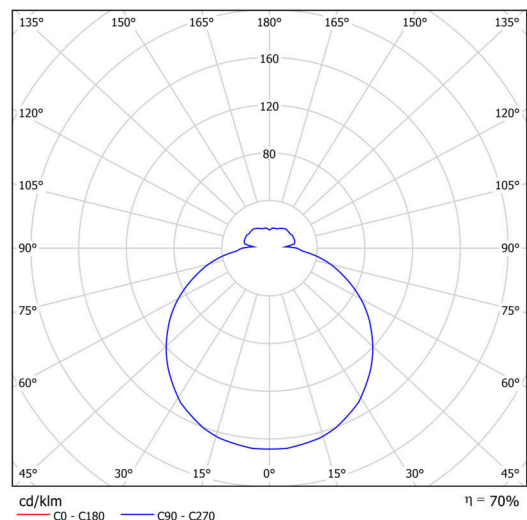

Luminous

Lum. flux of luminaire	2190 lm
Lum. flux of light source	3130 lm
Luminaire efficacy	115 lm/W
Temperature	4000 K
Rated life time LED L80/B10	100000 hours
CRI	Ra80
MacAdam	3
Blue light hazard	Risk group 0