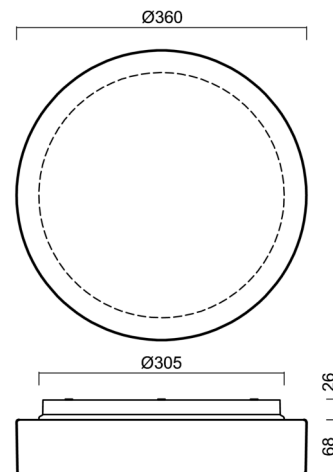

Technical

Types of luminaires	Corridor
Mounting type	surface mounted
Base material	polypropylene composite
Shade material	three-layer glass TRIPLEX OPAL
Base color	white Ral9003
Shade color	white
Holding the shade	bayonet
Mounting location	ceiling/wall
Width	360 mm
Length	360 mm
Height	94 mm
Diameter	ø 360 mm
mounting holes (diameter)	3xø5mm
Installation wire (diameter)	2xø16mm
Energy Class	D
Impact strength	IK01
Operating temperature	from -20°C to +30°C

Lampshade

Product code	Name	Color	Description	Picture	Drawing
20082	027	white		