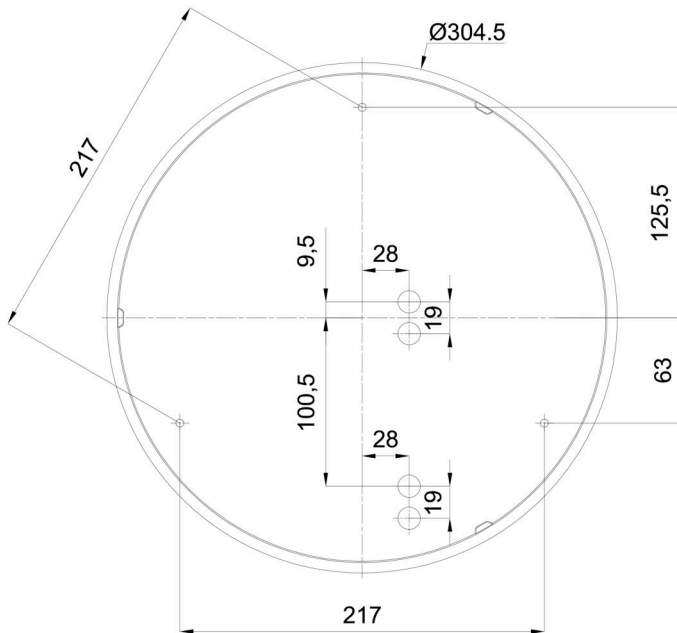

Logistic

EAN	8591728097677
Weight NTTO	3.1 Kg
Weight BTTO	3.4 Kg
Number of cartons	1 pcs
Package volume	0.016 m³
Package 1 width	0.375 m
Package 1 length	0.355 m
Package 1 height	0.12 m
Warranty*	60 months

*The warranty for the batteries is valid for 12 months from the date of purchase.

Installation dimensions: