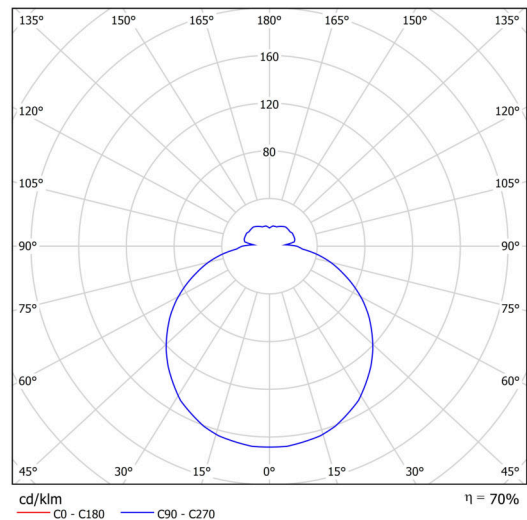

Luminous

Lum. flux of luminaire	1550 lm
Lum. flux of light source	2220 lm
Luminaire efficacy	119 lm/W
Temperature	4000 K
Rated life time LED L80/B10	100000 hours
CRI	Ra80
MacAdam	3
Blue light hazard	Risk group 0