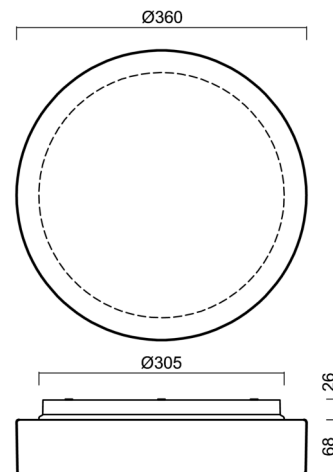

## Technical

Types of luminaires	Corridor
Mounting type	surface mounted
Base material	polycarbonate
Shade material	three-layer glass TRIPLEX OPAL
Base color	white Ral9003
Shade color	white
Holding the shade	bayonet
Mounting location	ceiling/wall
Width	360 mm
Length	360 mm
Height	94 mm
Diameter	ø 360 mm
mounting holes (diameter)	3xø5mm
Installation wire (diameter)	2xø16mm
Energy Class	D
Impact strength	IK01

## Lampshade

Product code	Name	Color	Description	Picture	Drawing
20082	027	white		