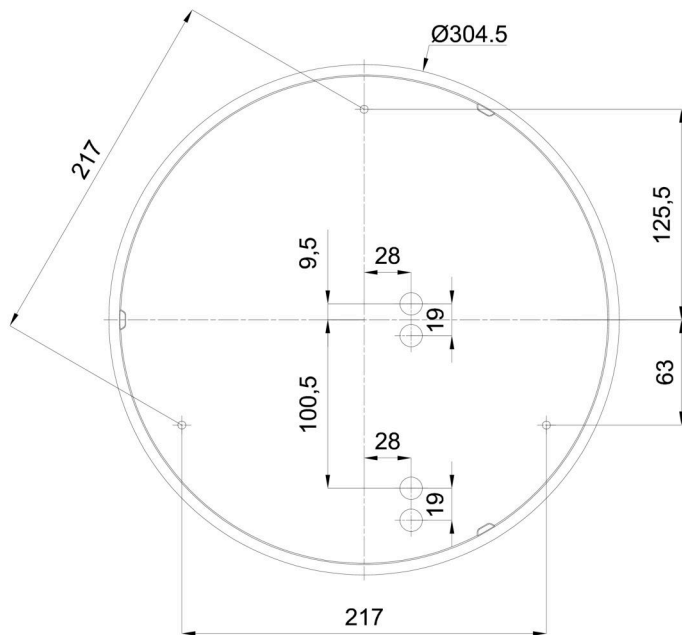

Logistic

EAN	8591728097653
Weight NTTO	3.1 Kg
Weight BTTO	3.4 Kg
Number of cartons	1 pcs
Package volume	0.016 m³
Package 1 width	0.375 m
Package 1 length	0.355 m
Package 1 height	0.12 m
Warranty*	60 months

*The warranty for the batteries is valid for 12 months from the date of purchase.

Installation dimensions: