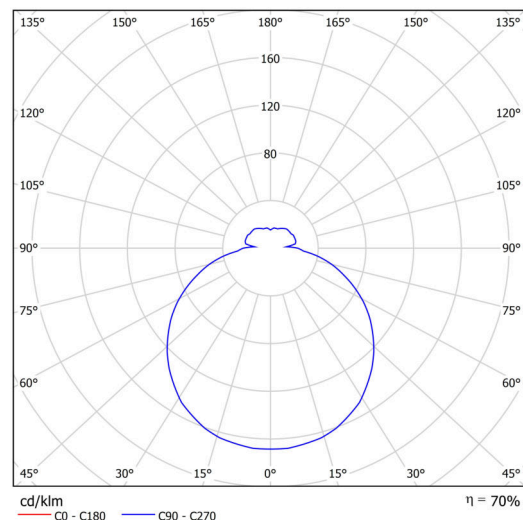

Luminous

Lum. flux of luminaire	1550 lm
Lum. flux of light source	2220 lm
Luminaire efficacy	119 lm/W
Temperature	4000 K
Rated life time LED L80/B10	100000 hours
CRI	Ra80
MacAdam	3
Blue light hazard	Risk group 0