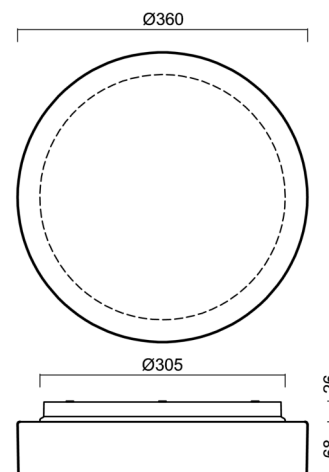

## Technical

Types of luminaires	Sensor
Mounting type	surface mounted
Base material	polycarbonate
Shade material	three-layer glass TRIPLEX OPAL
Base color	white Ral9003
Shade color	white
Holding the shade	bayonet
Mounting location	ceiling/wall
Width	360 mm
Length	360 mm
Height	94 mm
Diameter	ø 360 mm
mounting holes (diameter)	3xø5mm
Installation wire (diameter)	2xø16mm
Energy Class	D
Impact strength	IK01

## Lampshade

Product code	Name	Color	Description	Picture	Drawing
20082	027	white		