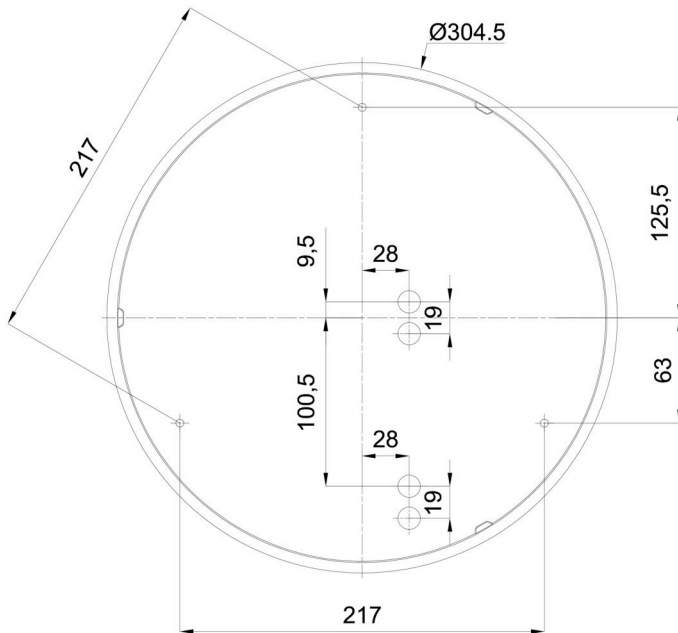

## Technical

Types of luminaires	Emergency combined
Mounting type	surface mounted
Base material	polypropylene composite
Shade material	three-layer glass TRIPLEX OPAL
Base color	white Ral9003
Shade color	white
Holding the shade	bayonet
Mounting location	ceiling/wall
Width	360 mm
Length	360 mm
Height	94 mm
Diameter	ø 360 mm
mounting holes (diameter)	3xø5mm
Installation wire (diameter)	2xø16mm
Energy Class	D
Impact strength	IK01
Operating temperature	from 0°C to +30°C

## Logistic

EAN	8591728097455
Weight NTTO	3.1 Kg
Weight BTTO	3.4 Kg
Number of cartons	1 pcs
Package volume	0.016 m <sup>3</sup>
Package 1 width	0.375 m
Package 1 length	0.355 m
Package 1 height	0.12 m
Warranty*	60 months

## Installation dimensions: