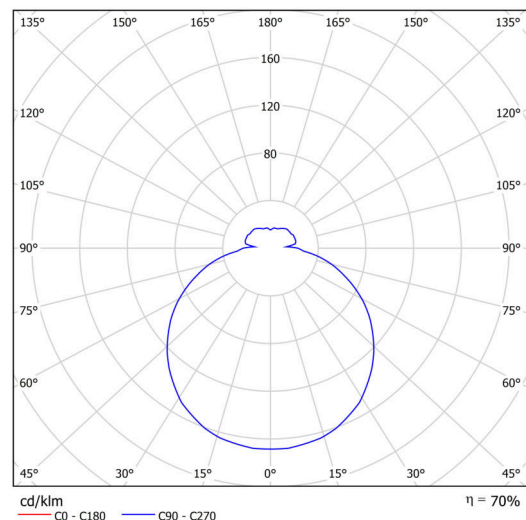

Luminous

Lum. flux of luminaire	2100 lm
Lum. flux of light source	3000 lm
Lum. flux of light source in emergency mode	150 lm
Luminaire efficacy	110 lm/W
Temperature	3000 K
Rated life time LED L80/B10	100000 hours
CRI	Ra80
MacAdam	3