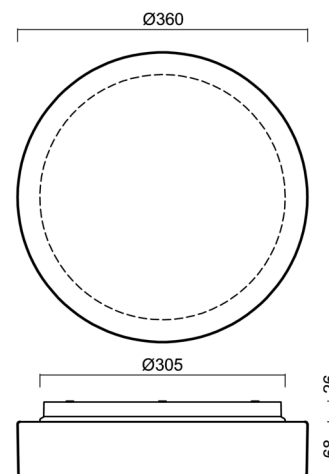

## Technical

Types of luminaires	Emergency combined
Mounting type	surface mounted
Base material	polypropylene composite
Shade material	three-layer glass TRIPLEX OPAL
Base color	white Ral9003
Shade color	white
Holding the shade	bayonet
Mounting location	ceiling/wall
Width	360 mm
Length	360 mm
Height	94 mm
Diameter	ø 360 mm
mounting holes (diameter)	3xø5mm
Installation wire (diameter)	2xø16mm
Energy Class	D
Impact strength	IK01
Operating temperature	from 0°C to +30°C

## Installation dimensions:

## Lampshade

Product code	Name	Color	Description	Picture	Drawing
20082	027	white		