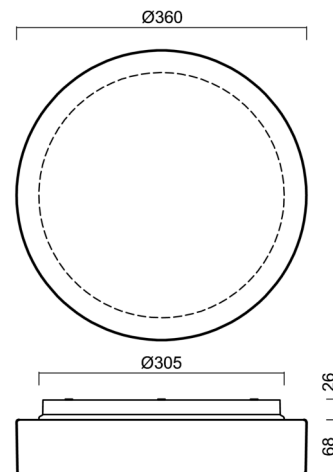

ELSA 3 IP

LED-1L15E500BD14/027 HF CORR 3K#

WWW.OSMONT.CZ

ELSA 3 IP

Product code: ELS70411

Type: LED-1L15E500BD14/027 HF CORR 3K#

Short description of the luminaire: White surface-mounted LED light with CORRIDOR function with TRIPLEX OPAL glass shade

Technical

Types of luminaires	Corridor
Mounting type	surface mounted
Base material	polypropylene composite
Shade material	three-layer glass TRIPLEX OPAL
Base color	white Ral9003
Shade color	white
Holding the shade	bayonet
Mounting location	ceiling/wall
Width	360 mm
Length	360 mm
Height	94 mm
Diameter	ø 360 mm
mounting holes (diameter)	3xø5mm
Installation wire (diameter)	2xø16mm
Energy Class	D
Impact strength	IK01
Operating temperature	from -20°C to +30°C

Lampshade

Product code	Name	Color	Description	Picture	Drawing
20082	027	white		