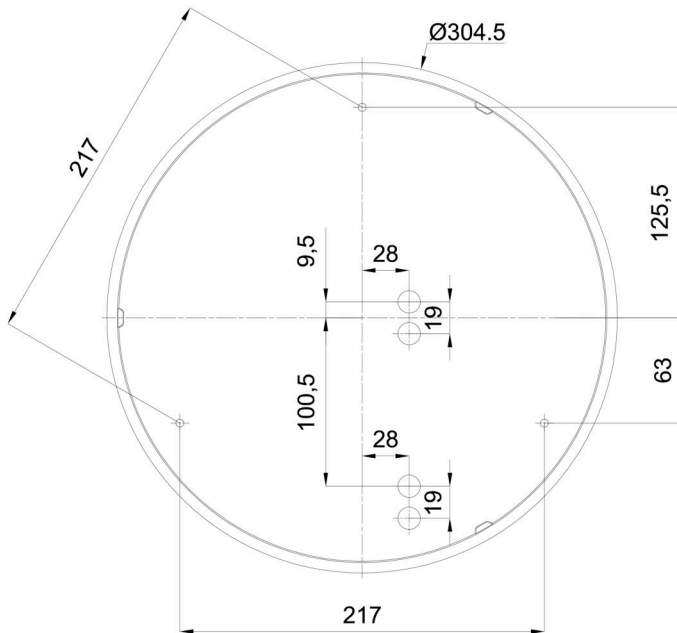

Technical

Types of luminaires	Corridor
Mounting type	surface mounted
Base material	polypropylene composite
Shade material	three-layer glass TRIPLEX OPAL
Base color	white Ral9003
Shade color	white
Holding the shade	bayonet
Mounting location	ceiling/wall
Width	360 mm
Length	360 mm
Height	94 mm
Diameter	ø 360 mm
mounting holes (diameter)	3xø5mm
Installation wire (diameter)	2xø16mm
Energy Class	D
Impact strength	IK01
Operating temperature	from -20°C to +30°C

Eulum data for calculation programs are available at www.osmont.cz.

Logistic

EAN	8591728097448
Weight NTTO	3.1 Kg
Weight BTTO	3.4 Kg
Number of cartons	1 pcs
Package volume	0.016 m ³
Package 1 width	0.375 m
Package 1 length	0.355 m
Package 1 height	0.12 m
Warranty*	60 months

*The warranty for the batteries is valid for 12 months from the date of purchase.

Installation dimensions:

Additional assortment:

Decorative collar

Product code	Name	Color	Description	Picture	Drawing
30136	B14/X14	polished stainless steel	the collar is held by the shade		
30135	B14/X4	white Ral9003	the collar is held by the shade		
30138	B14/X13	grey	the collar is held by the shade		
30137	B14/X12	polished brass	the collar is held by the shade		

Lampshade

Product code	Name	Color	Description	Picture	Drawing
20082	027	white		