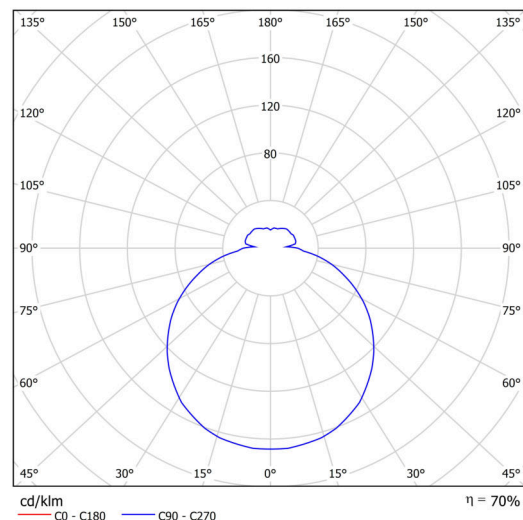

Luminous

Lum. flux of luminaire	2100 lm
Lum. flux of light source	3000 lm
Luminaire efficacy	110 lm/W
Temperature	3000 K
Rated life time LED L80/B10	100000 hours
CRI	Ra80
MacAdam	3
Blue light hazard	Risk group 0

Eulum data for calculation programs are available at www.osmont.cz.