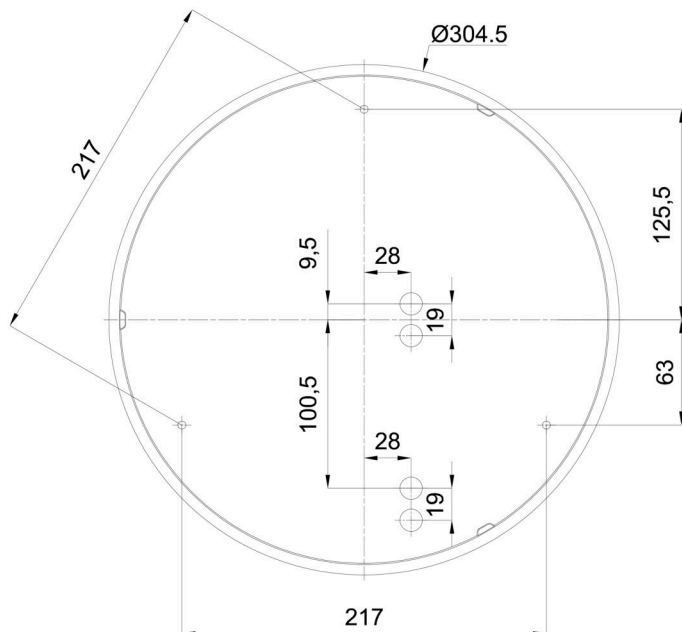

Technical

Types of luminaires	Dimmable
Mounting type	surface mounted
Base material	polycarbonate
Shade material	three-layer glass TRIPLEX OPAL
Base color	white Ral9003
Shade color	white
Holding the shade	bayonet
Mounting location	ceiling/wall
Width	360 mm
Length	360 mm
Height	94 mm
Diameter	ø 360 mm
mounting holes (diameter)	3xø5mm
Installation wire (diameter)	2xø16mm
Energy Class	D
Impact strength	IK01

Eulum data for calculation programs are available at www.osmont.cz.

Logistic

EAN	8591728097431
Weight NTTO	3.1 Kg
Weight BTTO	3.4 Kg
Number of cartons	1 pcs
Package volume	0.016 m ³
Package 1 width	0.375 m
Package 1 length	0.355 m
Package 1 height	0.12 m
Warranty*	60 months

*The warranty for the batteries is valid for 12 months from the date of purchase.

Installation dimensions:

Additional assortment:

Decorative collar

Product code	Name	Color	Description	Picture	Drawing
30136	B14/X14	polished stainless steel	the collar is held by the shade		
30135	B14/X4	white Ral9003	the collar is held by the shade		
30138	B14/X13	grey	the collar is held by the shade		
30137	B14/X12	polished brass	the collar is held by the shade		

Lampshade

Product code	Name	Color	Description	Picture	Drawing
20082	027	white		