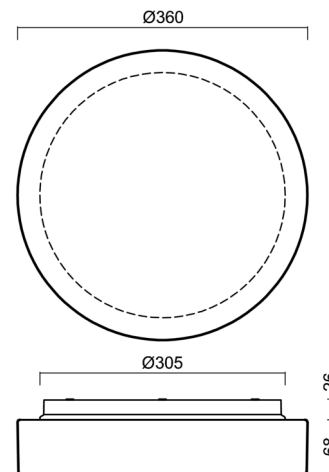

ELSA 3 IP

LED-1L15E500BD14/027 DALI 3K#

WWW.OSMONT.CZ

ELSA 3 IP

Product code: ELS70410

Type: LED-1L15E500BD14/027 DALI 3K#

Short description of the luminaire: White surface-mounted LED light DALI with TRIPLEX OPAL glass shade

Technical

Types of luminaires	Dimmable
Mounting type	surface mounted
Base material	polycarbonate
Shade material	three-layer glass TRIPLEX OPAL
Base color	white Ral9003
Shade color	white
Holding the shade	bayonet
Mounting location	ceiling/wall
Width	360 mm
Length	360 mm
Height	94 mm
Diameter	ø 360 mm
mounting holes (diameter)	3xø5mm
Installation wire (diameter)	2xø16mm
Energy Class	D
Impact strength	IK01

Lampshade

Product code	Name	Color	Description	Picture	Drawing
20082	027	white		