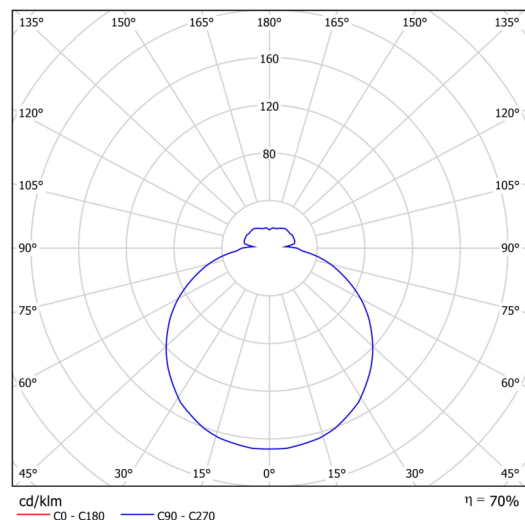

Luminous

Lum. flux of luminaire	2190 lm
Lum. flux of light source	3130 lm
Lum. flux of light source in emergency mode	200 lm
Temperature	4000 K
Rated life time LED L80/B10	100000 hours
CRI	Ra80
MacAdam	3
Blue light hazard	Risk group 0

Eulum data for calculation programs are available at www.osmont.cz.