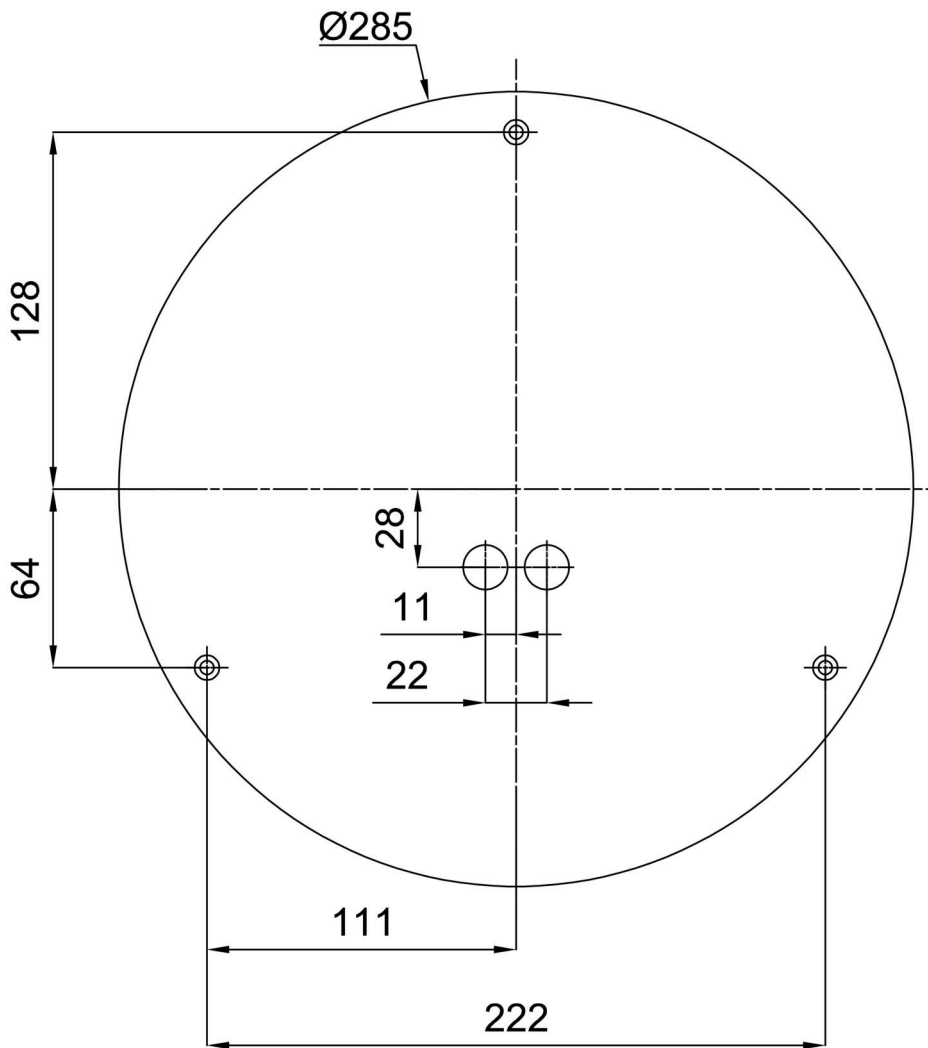

Logistic

EAN	8591728151027
Weight NTTO	3.1 Kg
Weight BTTO	3.4 Kg
Number of cartons	1 pcs
Package volume	0.016 m³
Package 1 width	0.355 m
Package 1 length	0.375 m
Package 1 height	0.12 m
Warranty*	60 months

*The warranty for the batteries is valid for 12 months from the date of purchase.

Installation dimensions: