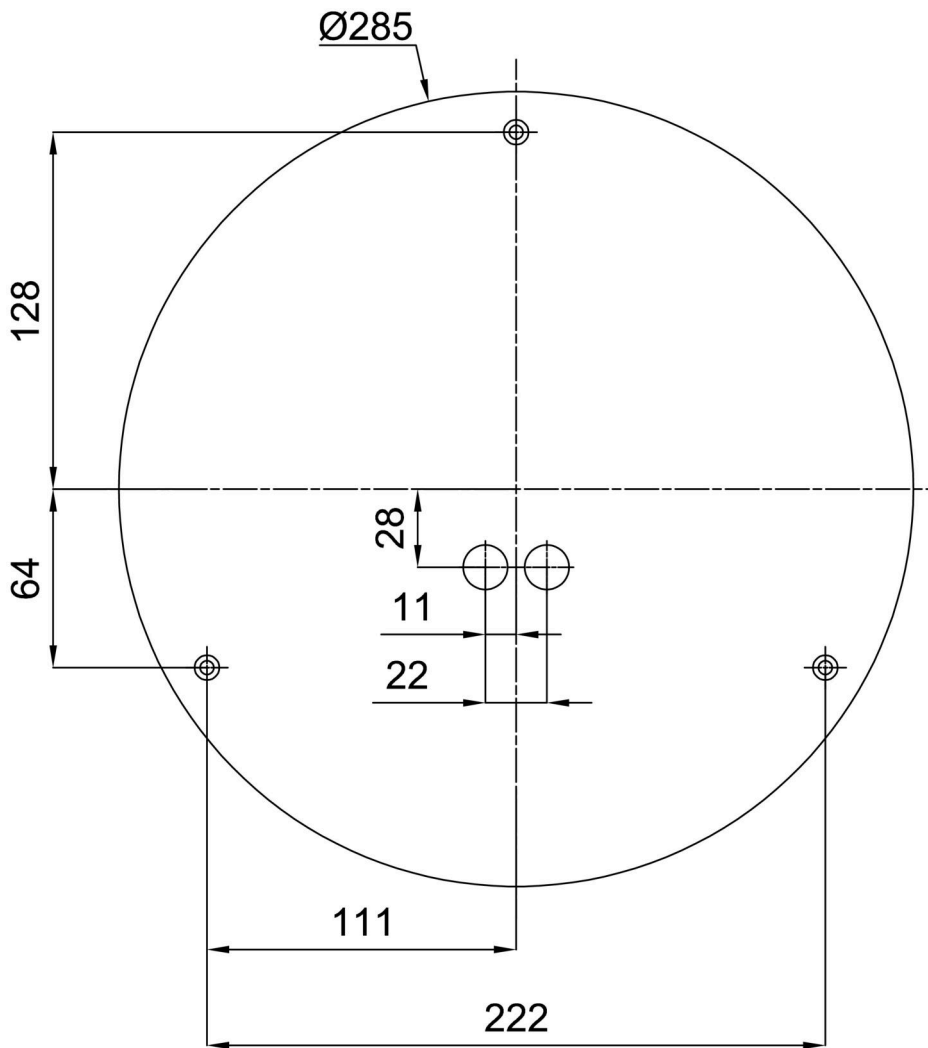

Logistic

EAN	8591728151010
Weight NTTO	3.1 Kg
Weight BTTO	3.4 Kg
Number of cartons	1 pcs
Package volume	0.016 m³
Package 1 width	0.355 m
Package 1 length	0.375 m
Package 1 height	0.12 m
Warranty*	60 months

*The warranty for the batteries is valid for 12 months from the date of purchase.

Installation dimensions: