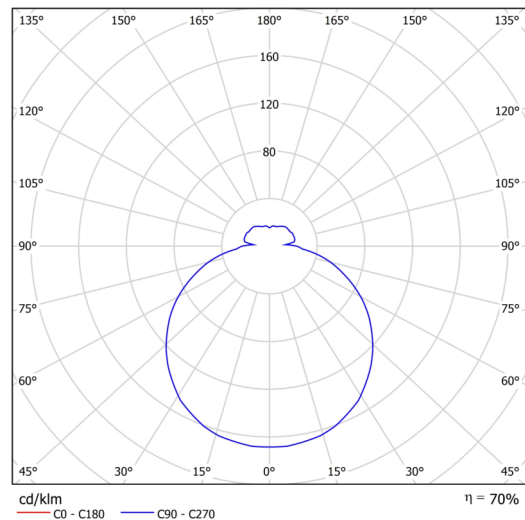

Luminous

Lum. flux of luminaire	1550 lm
Lum. flux of light source	2220 lm
Lum. flux of light source in emergency mode	200 lm
Temperature	4000 K
Rated life time LED L80/B10	100000 hours
CRI	Ra80
MacAdam	3
Blue light hazard	Risk group 0