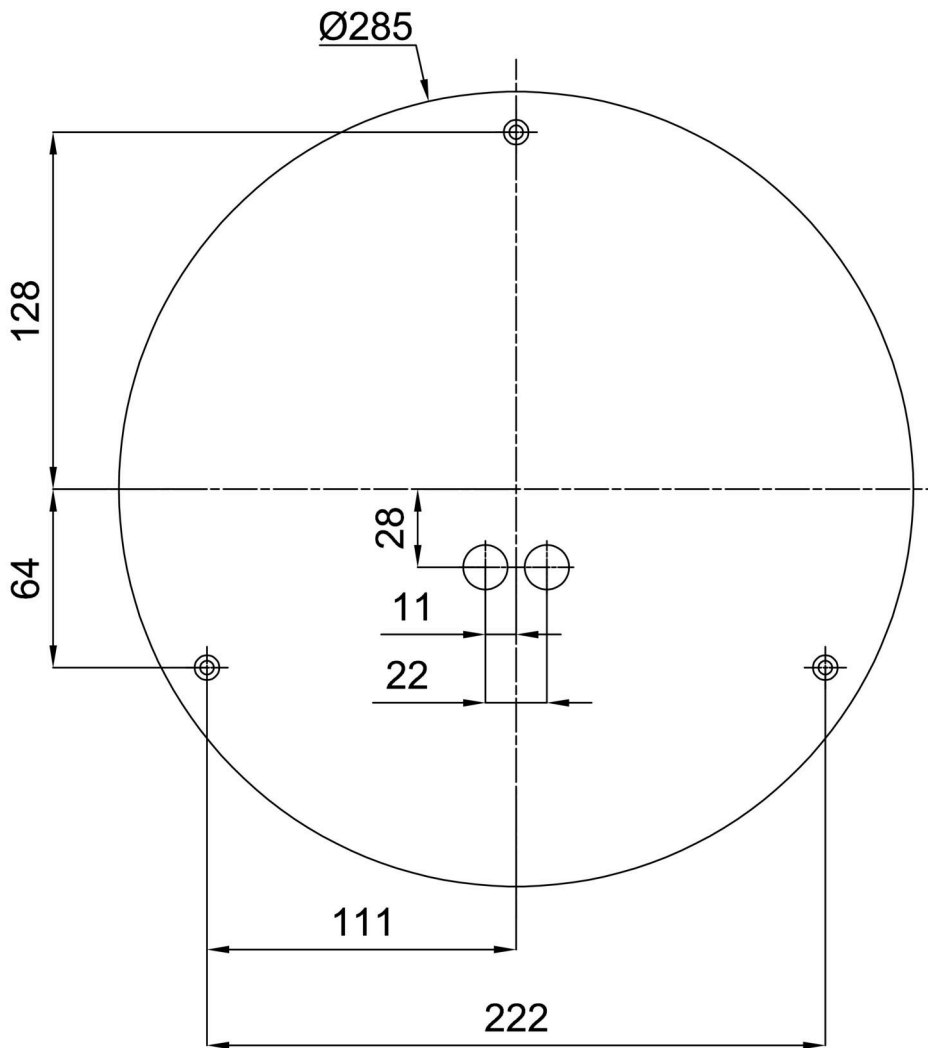

Logistic

EAN	8591728151003
Weight NTTO	3.1 Kg
Weight BTTO	3.4 Kg
Number of cartons	1 pcs
Package volume	0.016 m³
Package 1 width	0.355 m
Package 1 length	0.375 m
Package 1 height	0.12 m
Warranty*	60 months

*The warranty for the batteries is valid for 12 months from the date of purchase.

Installation dimensions: