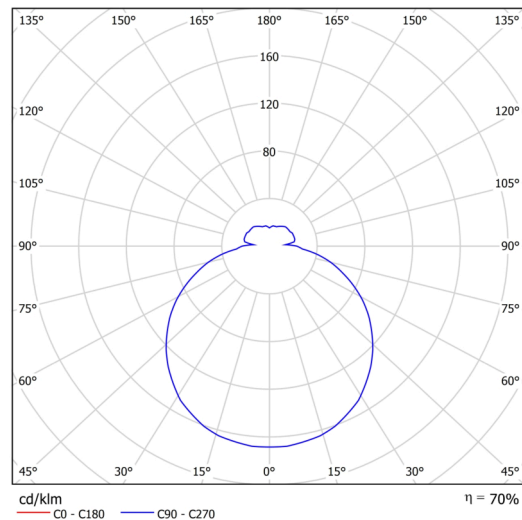

Luminous

Lum. flux of luminaire	1550 lm
Lum. flux of light source	2220 lm
Lum. flux of light source in emergency mode	200 lm
Temperature	4000 K
Rated life time LED L80/B10	100000 hours
CRI	Ra80
MacAdam	3
Blue light hazard	Risk group 0

Eulum data for calculation programs are available at www.osmont.cz.