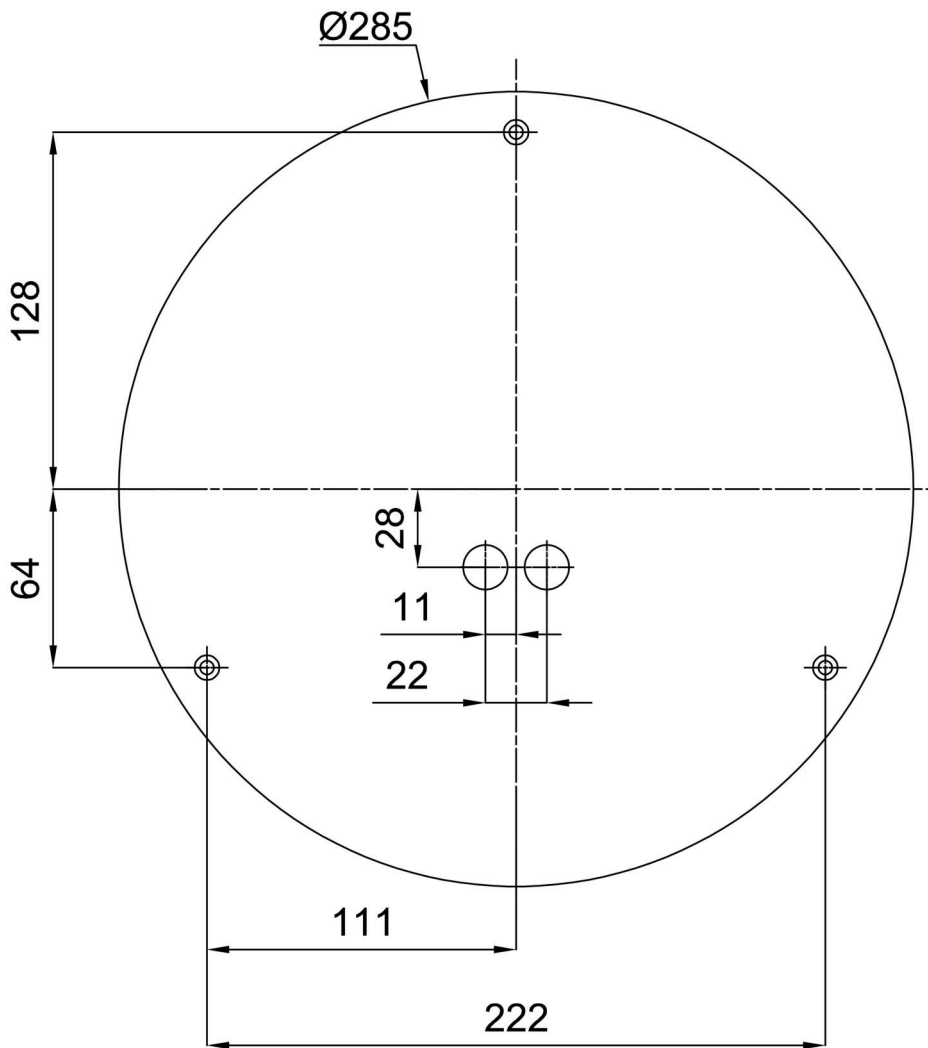

Logistic

EAN	8591728150839
Weight NTTO	3.1 Kg
Weight BTTO	3.4 Kg
Number of cartons	1 pcs
Package volume	0.016 m³
Package 1 width	0.355 m
Package 1 length	0.375 m
Package 1 height	0.12 m
Warranty*	60 months

*The warranty for the batteries is valid for 12 months from the date of purchase.

Installation dimensions: