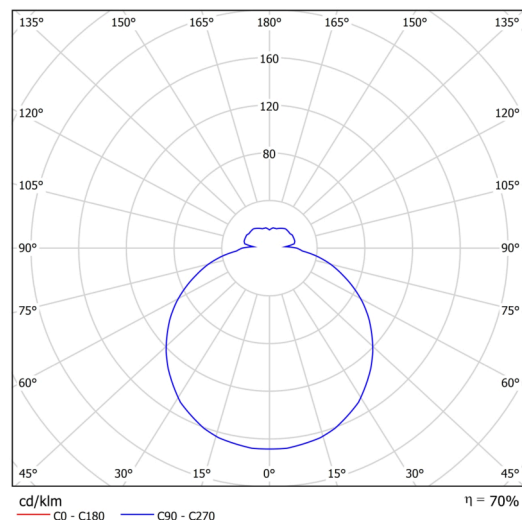

Luminous

Lum. flux of luminaire	2100 lm
Lum. flux of light source	3000 lm
Lum. flux of light source in emergency mode	200 lm
Temperature	3000 K
Rated life time LED L80/B10	100000 hours
CRI	Ra80
MacAdam	3
Blue light hazard	Risk group 0

Eulum data for calculation programs are available at www.osmont.cz.