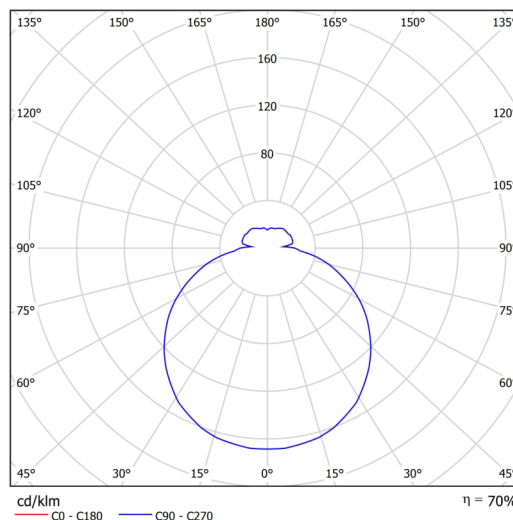

Luminous

Lum. flux of luminaire	2100 lm
Lum. flux of light source	3000 lm
Lum. flux of light source in emergency mode	200 lm
Temperature	3000 K
Rated life time LED L80/B10	100000 hours
CRI	Ra80
MacAdam	3
Blue light hazard	Risk group 0

Eulum data for calculation programs are available at www.osmont.cz.