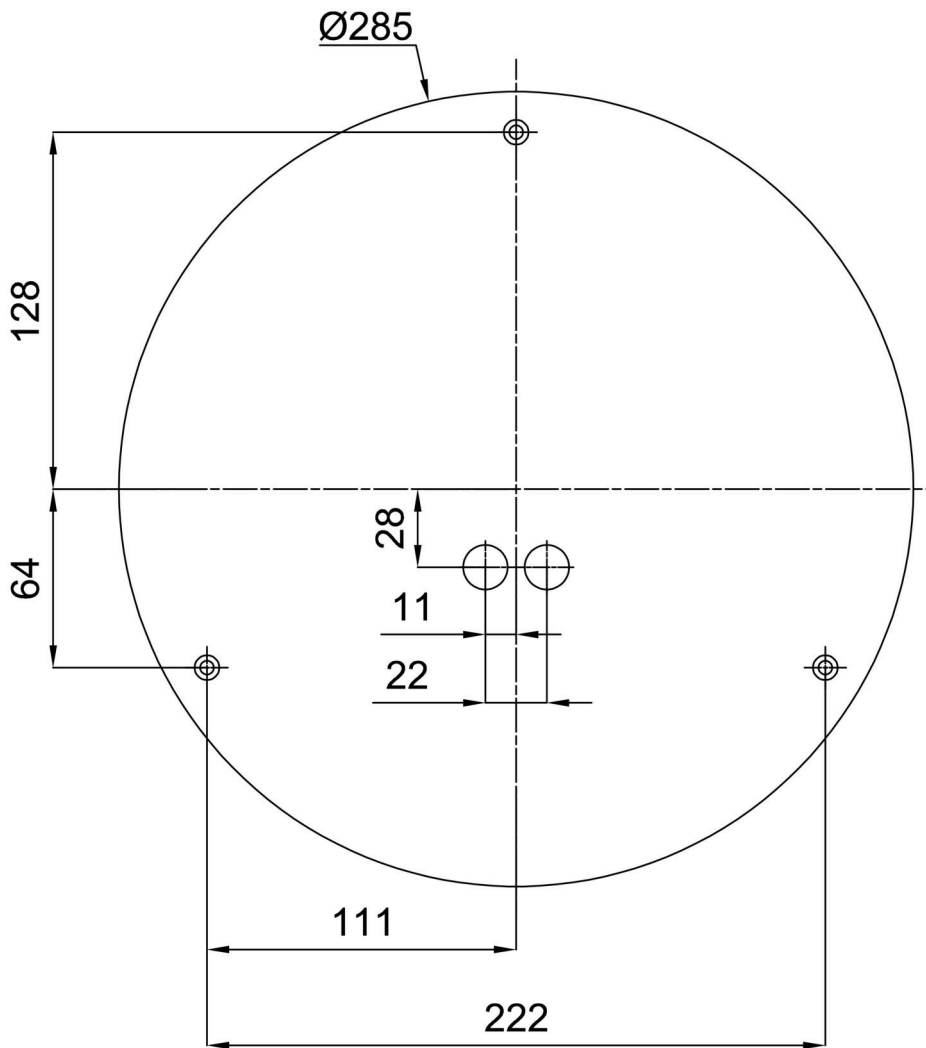

Logistic

EAN	8591728150822
Weight NTTO	3.1 Kg
Weight BTTO	3.4 Kg
Number of cartons	1 pcs
Package volume	0.016 m³
Package 1 width	0.355 m
Package 1 length	0.375 m
Package 1 height	0.12 m
Warranty*	60 months

*The warranty for the batteries is valid for 12 months from the date of purchase.

Installation dimensions: