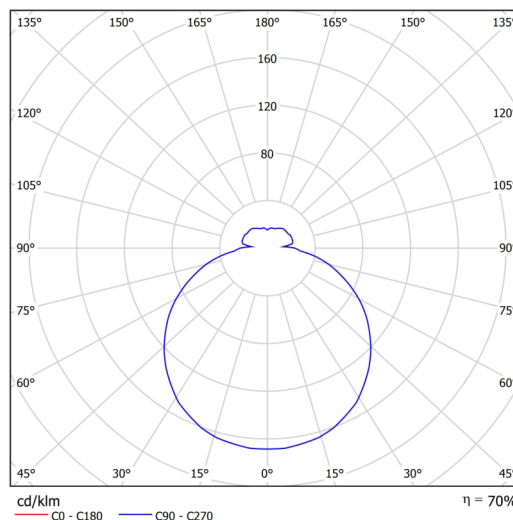

Luminous

Lum. flux of luminaire	1490 lm
Lum. flux of light source	2130 lm
Lum. flux of light source in emergency mode	200 lm
Temperature	3000 K
Rated life time LED L80/B10	100000 hours
CRI	Ra80
MacAdam	3
Blue light hazard	Risk group 0

Eulum data for calculation programs are available at www.osmont.cz.