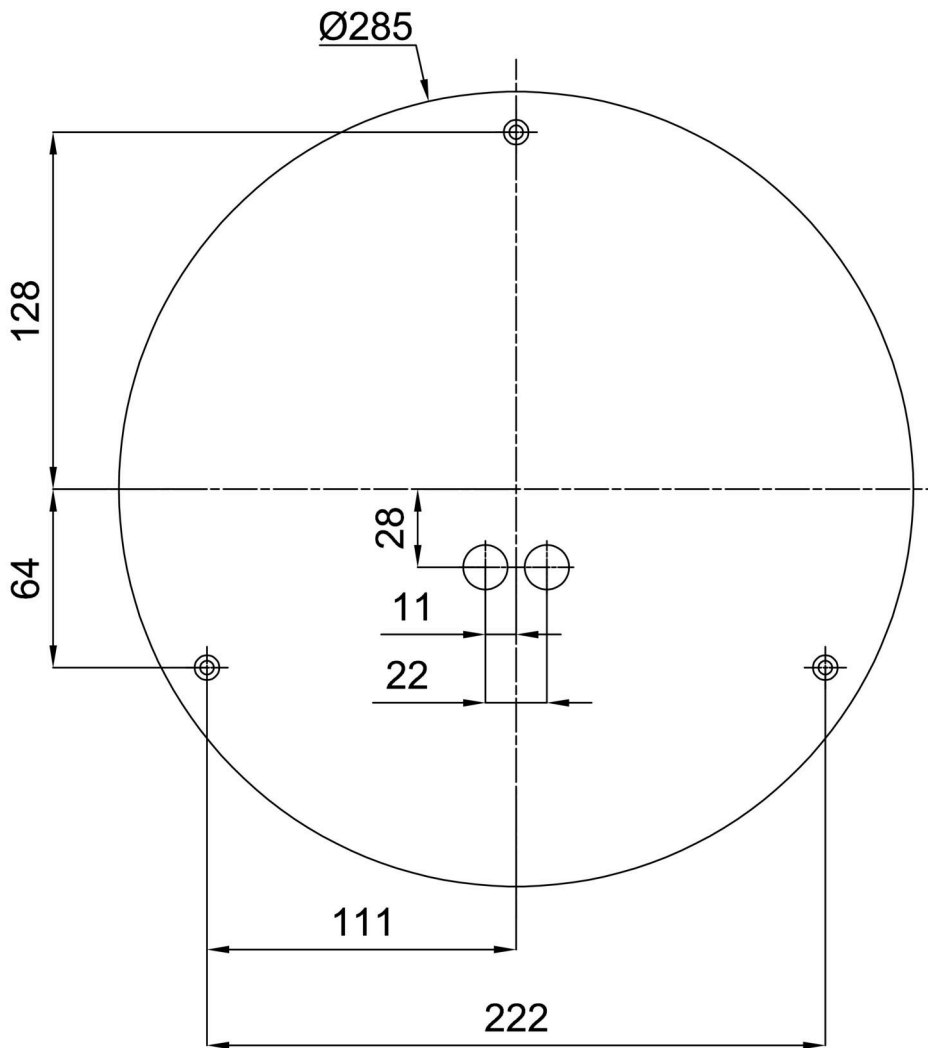

Logistic

EAN	8591728150808
Weight NTTO	3.1 Kg
Weight BTTO	3.4 Kg
Number of cartons	1 pcs
Package volume	0.016 m³
Package 1 width	0.355 m
Package 1 length	0.375 m
Package 1 height	0.12 m
Warranty*	60 months

*The warranty for the batteries is valid for 12 months from the date of purchase.

Installation dimensions: