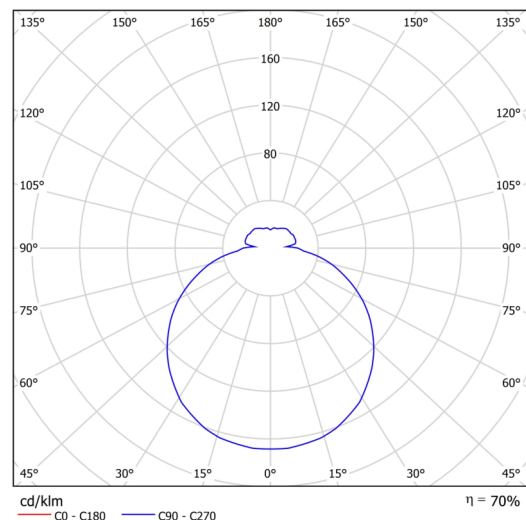

Luminous

Lum. flux of luminaire	2100 lm
Lum. flux of light source	3000 lm
Luminaire efficacy	110 lm/W
Temperature	3000 K
Rated life time LED L80/B10	100000 hours
CRI	Ra80
MacAdam	3
Blue light hazard	Risk group 0