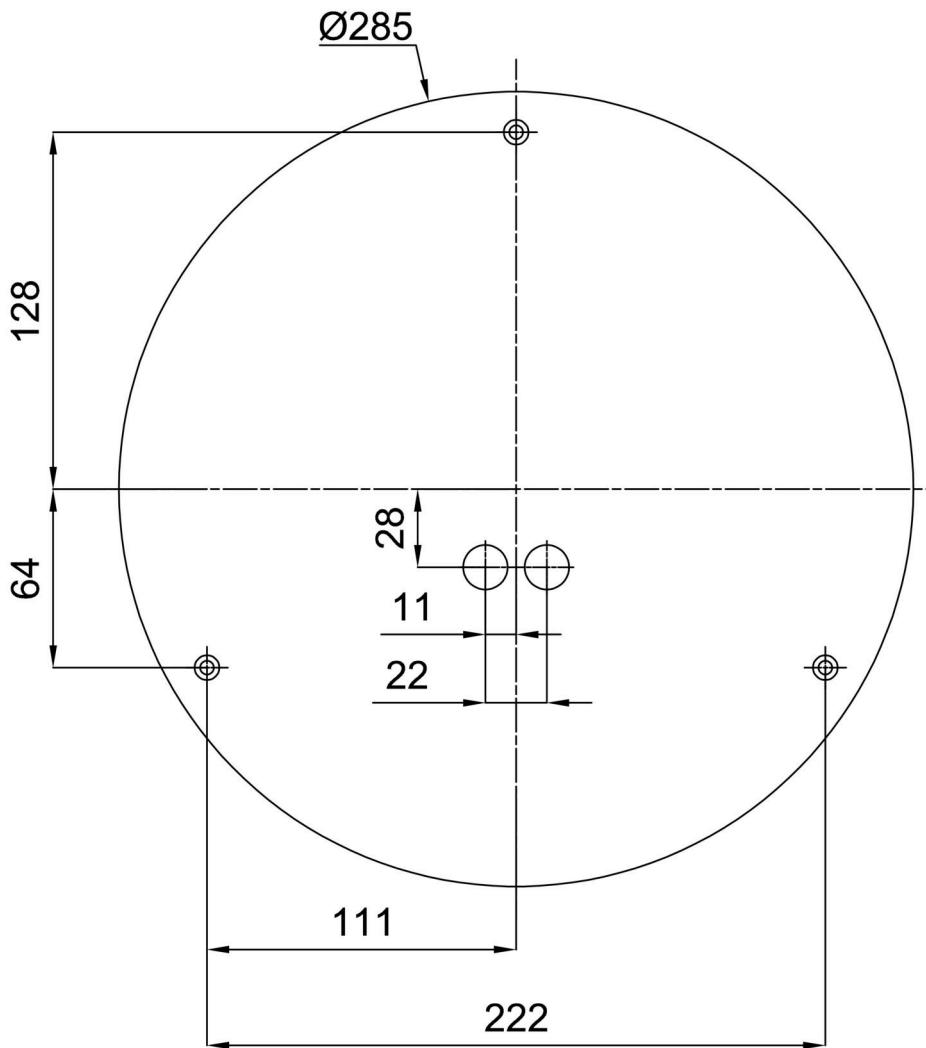

Logistic

EAN	8591728095895
Weight NTTO	3.1 Kg
Weight BTTO	3.4 Kg
Number of cartons	1 pcs
Package volume	0.016 m³
Package 1 width	0.375 m
Package 1 length	0.355 m
Package 1 height	0.12 m
Warranty*	60 months

*The warranty for the batteries is valid for 12 months from the date of purchase.

Installation dimensions: