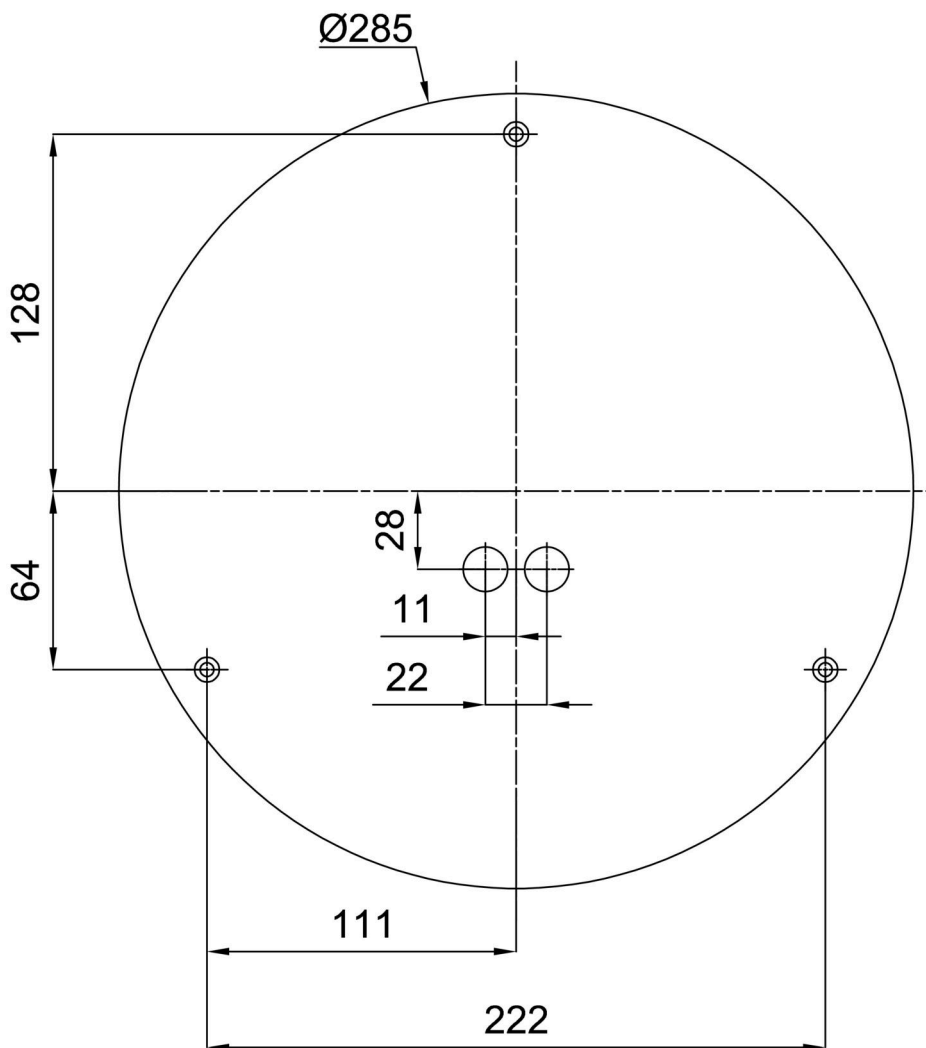

Technical

Types of luminaires	Emergency combined + sensor
Mounting type	surface mounted
Base material	steel
Shade material	three-layer glass TRIPLEX OPAL
Base color	white Ral9003
Shade color	white
Holding the shade	bayonet
Mounting location	ceiling/wall
Width	360 mm
Length	360 mm
Height	88 mm
Diameter	ø 360 mm
mounting holes (diameter)	3xø5mm
Installation wire (diameter)	2xø16mm
Energy Class	D
Impact strength	IK01
Operating temperature	from -20°C to +30°C

*The warranty for the batteries is valid for 12 months from the date of purchase.

Installation dimensions:

Additional assortment:

Decorative collar

Product code	Name	Color	Description	Picture	Drawing
30136	B14/X14	polished stainless steel	the collar is held by the shade		
30135	B14/X4	white Ral9003	the collar is held by the shade		
30138	B14/X13	grey	the collar is held by the shade		
30137	B14/X12	polished brass	the collar is held by the shade		