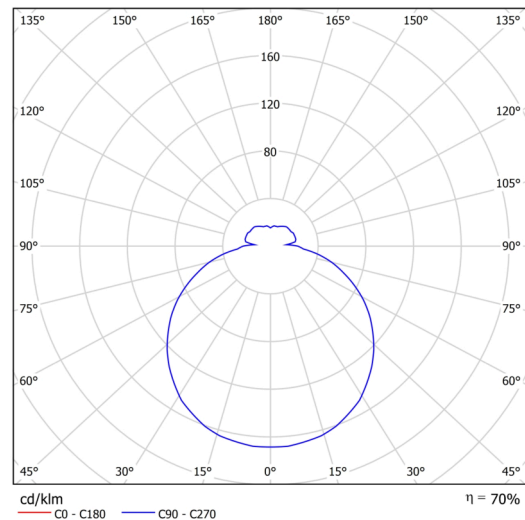

Luminous

Lum. flux of luminaire	1490 lm
Lum. flux of light source	2130 lm
Lum. flux of light source in emergency mode	150 lm
Luminaire efficacy	114 lm/W
Temperature	3000 K
Rated life time LED L80/B10	100000 hours
CRI	Ra80