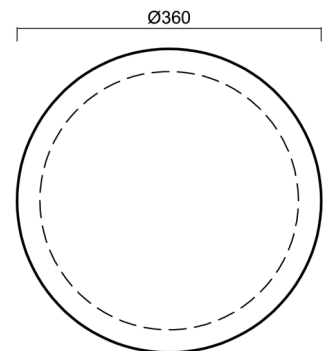

ELSA 3

LED-1L15E350BT14/027 3K#

WWW.OSMONT.CZ

ELSA 3

Product code: ELS68060

Type: LED-1L15E350BT14/027 3K#

Short description of the luminaire: White surface-mounted LED light ON/OFF with TRIPLEX OPAL glass shade.

Technical

Types of luminaires	Classic on/off
Mounting type	surface mounted
Base material	steel
Shade material	three-layer glass TRIPLEX OPAL
Base color	white Ral9003
Shade color	white
Holding the shade	bayonet
Mounting location	ceiling/wall
Width	360 mm
Length	360 mm
Height	88 mm
Diameter	ø 360 mm
mounting holes (diameter)	3xø5mm
Installation wire (diameter)	2xø16mm
Energy Class	D
Impact strength	IK01
Operating temperature	from -20°C to +30°C