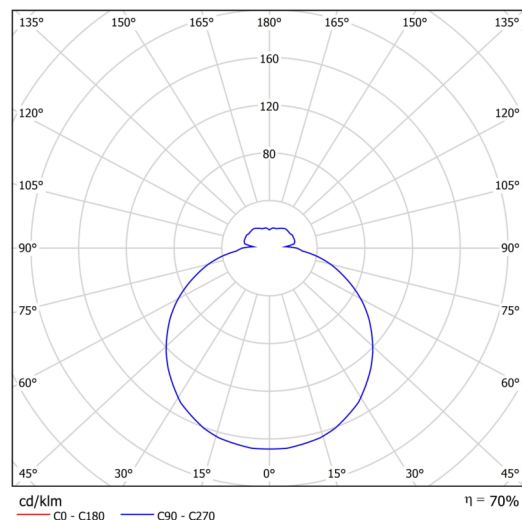

Luminous

Lum. flux of luminaire	1490 lm
Lum. flux of light source	2130 lm
Luminaire efficacy	114 lm/W
Temperature	3000 K
Rated life time LED L80/B10	100000 hours
CRI	Ra80
MacAdam	3
Blue light hazard	Risk group 0