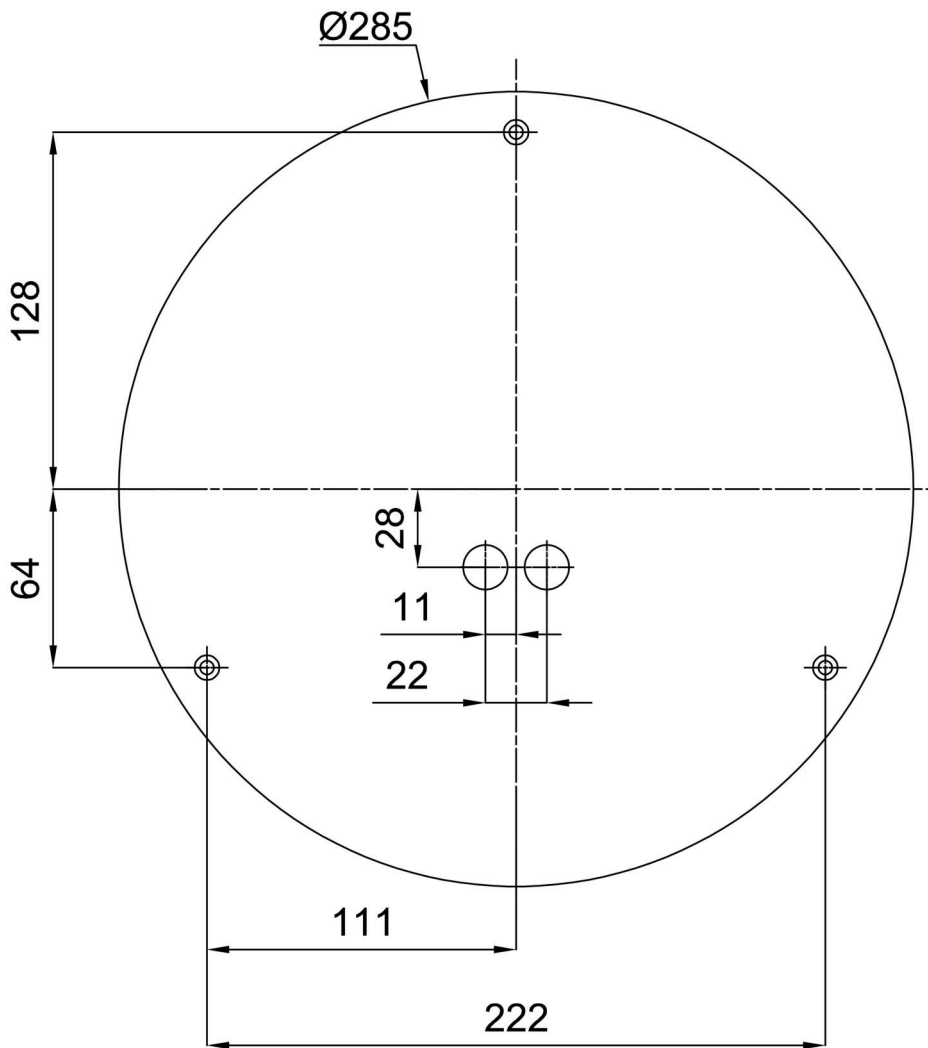

Logistic

EAN	8591728095833
Weight NTTO	3.1 Kg
Weight BTTO	3.4 Kg
Number of cartons	1 pcs
Package volume	0.016 m³
Package 1 width	0.375 m
Package 1 length	0.355 m
Package 1 height	0.12 m
Warranty*	60 months

*The warranty for the batteries is valid for 12 months from the date of purchase.

Installation dimensions: