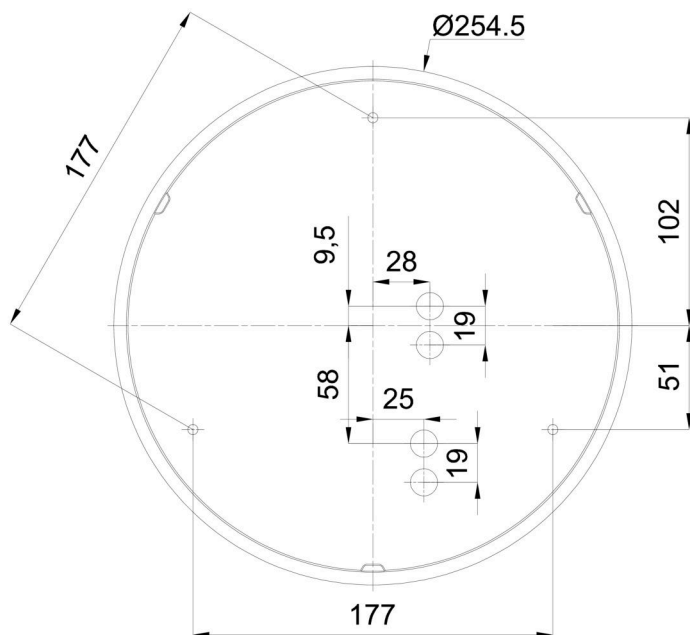

Logistic

EAN	8591728097998
Weight NTTO	2.1 Kg
Weight BTTO	2.4 Kg
Number of cartons	1 pcs
Package volume	0.012 m³
Package 1 width	0.32 m
Package 1 length	0.31 m
Package 1 height	0.12 m
Warranty*	60 months

*The warranty for the batteries is valid for 12 months from the date of purchase.

Installation dimensions: