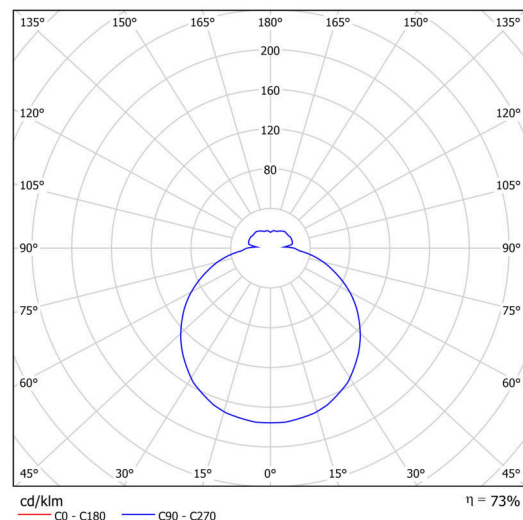

Luminous

Lum. flux of luminaire	1460/1520 lm
Lum. flux of light source	2000/2080 lm
Luminaire efficacy	112 lm/W
Temperature	3000/4000 K
Rated life time LED L80/B10	100000 hours
CRI	Ra80
MacAdam	3
Blue light hazard	Risk group 0