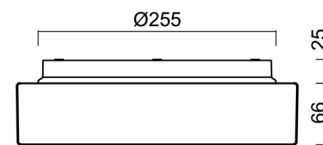

Technical

Types of luminaires	Sensor
Mounting type	surface mounted
Base material	polypropylene composite
Shade material	three-layer glass TRIPLEX OPAL
Base color	white Ral9003
Shade color	white
Holding the shade	bayonet
Mounting location	ceiling/wall
Width	300 mm
Length	300 mm
Height	91 mm
Diameter	ø 300 mm
mounting holes (diameter)	3xø5mm
Installation wire (diameter)	2xø16mm
Energy Class	D
Impact strength	IK01
Operating temperature	from -20°C to +30°C