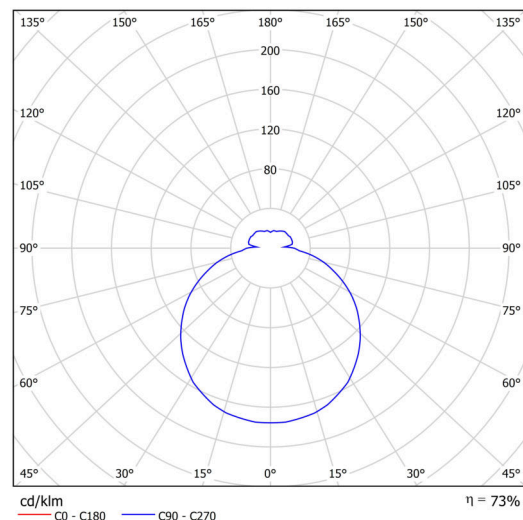

Luminous

Lum. flux of luminaire	1040/1080 lm
Lum. flux of light source	1420/1480 lm
Luminaire efficacy	115 lm/W
Temperature	3000/4000 K
Rated life time LED L80/B10	100000 hours
CRI	Ra80
MacAdam	3
Blue light hazard	Risk group 0