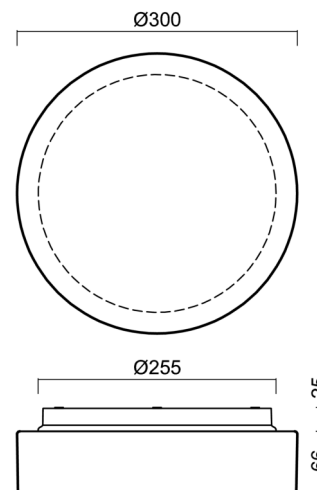

ELSA 2 IP

LED-1L14E350BD13/025 3/4K#

WWW.OSMONT.CZ

ELSA 2 IP

Product code: ELS71207

Type: LED-1L14E350BD13/025 3/4K#

Short description of the luminaire: White surface-mounted changeable LED light ON/OFF with TRIPLEX OPAL glass shade

Technical

Types of luminaires	Classic on/off
Mounting type	surface mounted
Base material	polypropylene composite
Shade material	three-layer glass TRIPLEX OPAL
Base color	white Ral9003
Shade color	white
Holding the shade	bayonet
Mounting location	ceiling/wall
Width	300 mm
Length	300 mm
Height	91 mm
Diameter	ø 300 mm
mounting holes (diameter)	3xø5mm
Installation wire (diameter)	2xø16mm
Energy Class	D
Impact strength	IK01
Operating temperature	from -20°C to +30°C

Lampshade

Product code	Name	Color	Description	Picture	Drawing
20081	025	white		