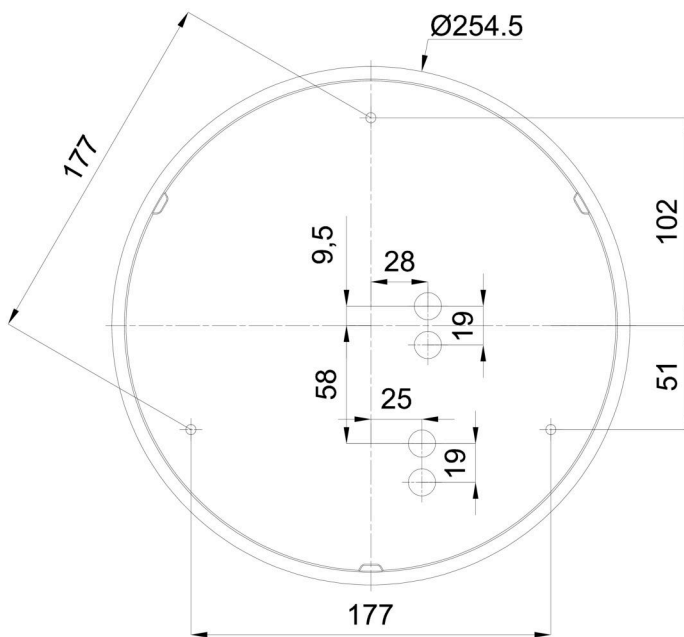

Logistic

EAN	8591728097950
Weight NTTO	2.1 Kg
Weight BTTO	2.4 Kg
Number of cartons	1 pcs
Package volume	0.012 m³
Package 1 width	0.32 m
Package 1 length	0.31 m
Package 1 height	0.12 m
Warranty*	60 months

*The warranty for the batteries is valid for 12 months from the date of purchase.

Installation dimensions: