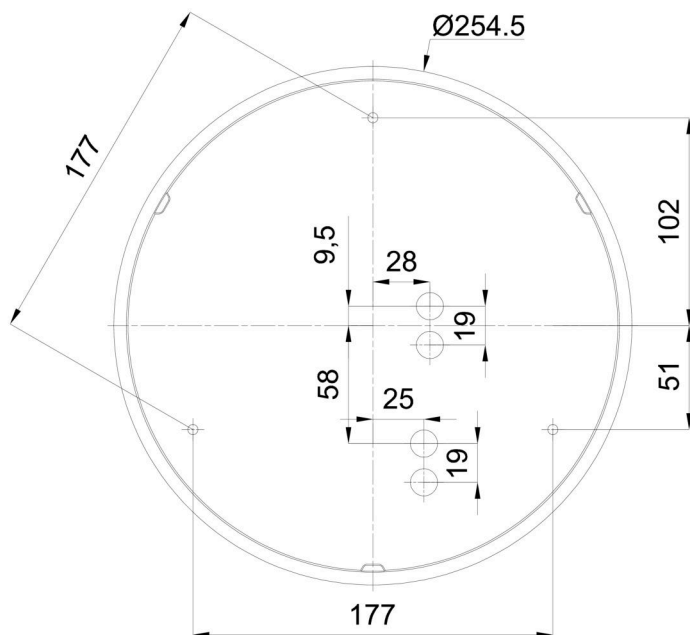

Logistic

EAN	8591728097332
Weight NTTO	2.1 Kg
Weight BTTO	2.4 Kg
Number of cartons	1 pcs
Package volume	0.012 m³
Package 1 width	0.32 m
Package 1 length	0.31 m
Package 1 height	0.12 m
Warranty*	60 months

*The warranty for the batteries is valid for 12 months from the date of purchase.

Installation dimensions: