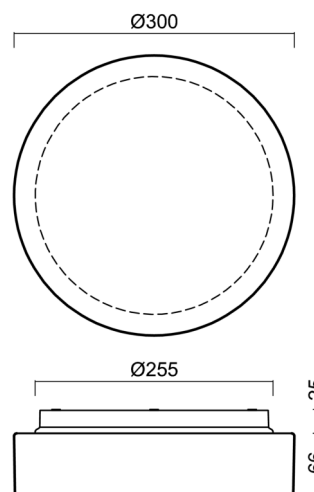

ELSA 2 IP

LED-1L14E500BD13/025 HF CORR 3K#

WWW.OSMONT.CZ

ELSA 2 IP

Product code: ELS70400

Type: LED-1L14E500BD13/025 HF CORR 3K#

Short description of the luminaire: White surface-mounted LED light with CORRIDOR function with TRIPLEX OPAL glass shade

Technical

Types of luminaires	Corridor
Mounting type	surface mounted
Base material	polycarbonate
Shade material	three-layer glass TRIPLEX OPAL
Base color	white Ral9003
Shade color	white
Holding the shade	bayonet
Mounting location	ceiling/wall
Width	300 mm
Length	300 mm
Height	91 mm
Diameter	ø 300 mm
mounting holes (diameter)	3xø5mm
Installation wire (diameter)	2xø16mm
Energy Class	D
Impact strength	IK01

Lampshade

Product code	Name	Color	Description	Picture	Drawing
20081	025	white		