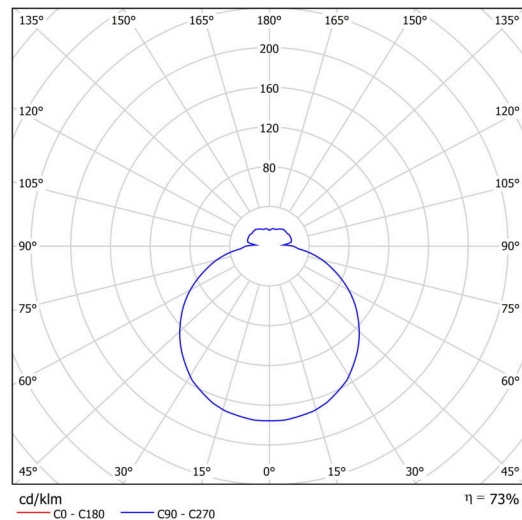

Luminous

Lum. flux of luminaire	1460 lm
Lum. flux of light source	2000 lm
Luminaire efficacy	112 lm/W
Temperature	3000 K
Rated life time LED L80/B10	100000 hours
CRI	Ra80
MacAdam	3
Blue light hazard	Risk group 0