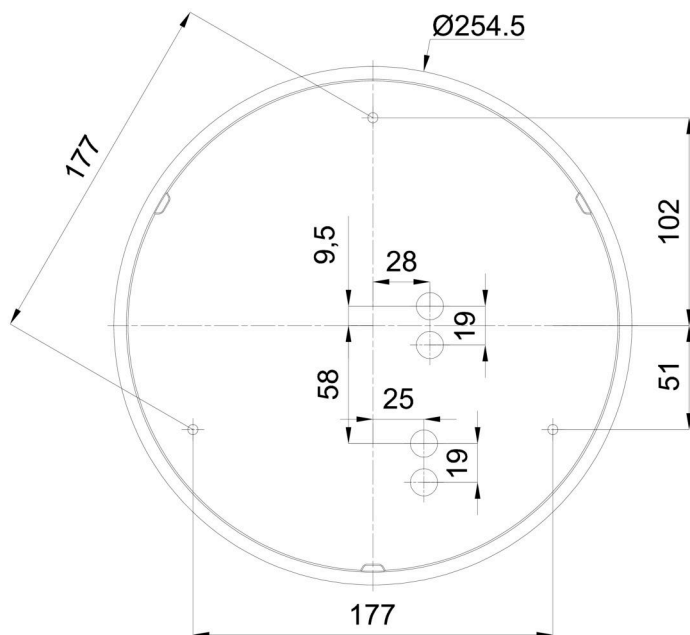

Logistic

EAN	8591728097318
Weight NTTO	2.1 Kg
Weight BTTO	2.4 Kg
Number of cartons	1 pcs
Package volume	0.012 m³
Package 1 width	0.32 m
Package 1 length	0.31 m
Package 1 height	0.12 m
Warranty*	60 months

*The warranty for the batteries is valid for 12 months from the date of purchase.

Installation dimensions: