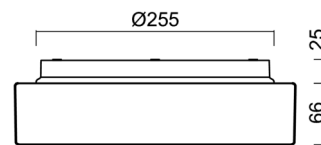

Technical

Types of luminaires	Sensor
Mounting type	surface mounted
Base material	polypropylene composite
Shade material	three-layer glass TRIPLEX OPAL
Base color	white Ral9003
Shade color	white
Holding the shade	bayonet
Mounting location	ceiling/wall
Width	300 mm
Length	300 mm
Height	91 mm
Diameter	ø 300 mm
mounting holes (diameter)	3xø5mm
Installation wire (diameter)	2xø16mm
Energy Class	D
Impact strength	IK01
Operating temperature	from -20°C to +30°C