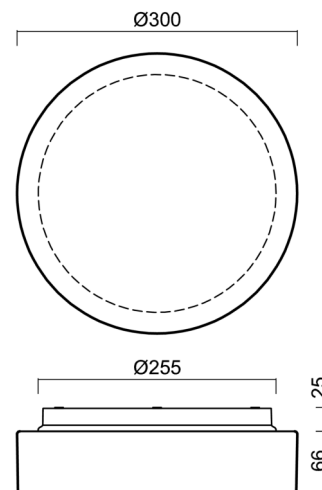

ELSA 2 IP

LED-1L14E350BD13/025 3K#

WWW.OSMONT.CZ

ELSA 2 IP

Product code: ELS70392

Type: LED-1L14E350BD13/025 3K#

Short description of the luminaire: White surface-mounted LED light ON/OFF with TRIPLEX OPAL glass shade

Technical

Types of luminaires	Classic on/off
Mounting type	surface mounted
Base material	polypropylene composite
Shade material	three-layer glass TRIPLEX OPAL
Base color	white Ral9003
Shade color	white
Holding the shade	bayonet
Mounting location	ceiling/wall
Width	300 mm
Length	300 mm
Height	91 mm
Diameter	ø 300 mm
mounting holes (diameter)	3xø5mm
Installation wire (diameter)	2xø16mm
Energy Class	D
Impact strength	IK01
Operating temperature	from -20°C to +30°C

Lampshade

Product code	Name	Color	Description	Picture	Drawing
20081	025	white		