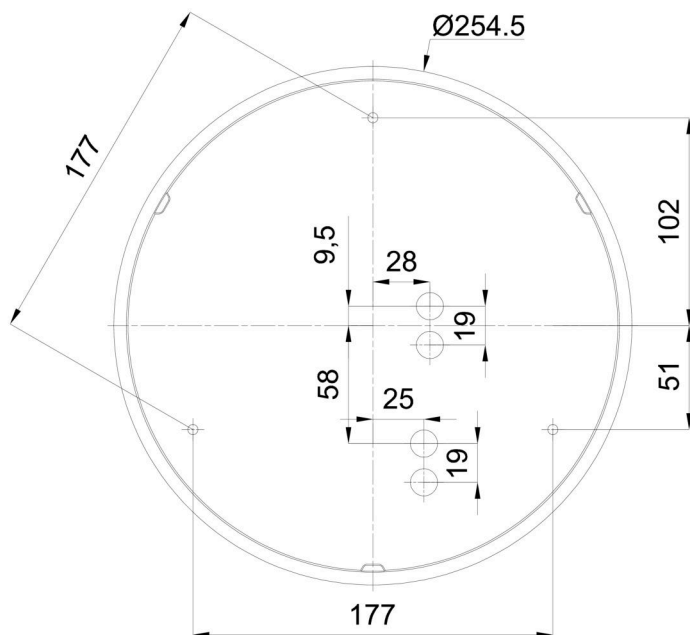

Logistic

EAN	8591728097257
Weight NTTO	2.1 Kg
Weight BTTO	2.4 Kg
Number of cartons	1 pcs
Package volume	0.012 m³
Package 1 width	0.32 m
Package 1 length	0.31 m
Package 1 height	0.12 m
Warranty*	60 months

*The warranty for the batteries is valid for 12 months from the date of purchase.

Installation dimensions: