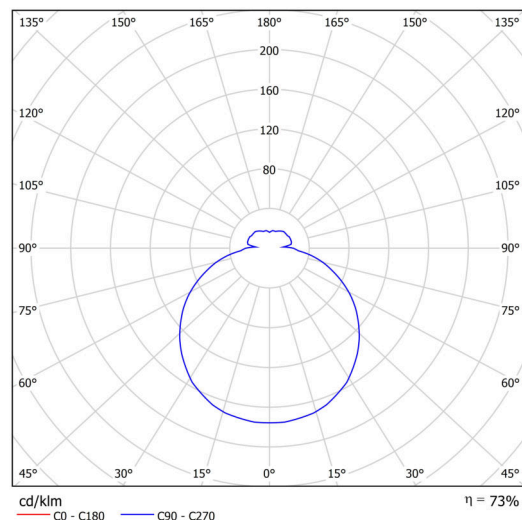

Luminous

Lum. flux of luminaire	1040 lm
Lum. flux of light source	1420 lm
Luminaire efficacy	115 lm/W
Temperature	3000 K
Rated life time LED L80/B10	100000 hours
CRI	Ra80
MacAdam	3
Blue light hazard	Risk group 0