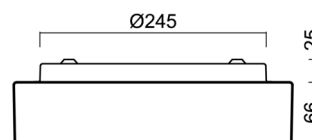

Technical

Types of luminaires	Emergency combined
Mounting type	surface mounted
Base material	steel
Shade material	three-layer glass TRIPLEX OPAL
Base color	white Ral9003
Shade color	white
Holding the shade	bayonet
Mounting location	ceiling/wall
Width	300 mm
Length	300 mm
Height	86 mm
mounting holes (diameter)	3xØ5mm
Cable entrance	2xØ16mm
Energy Class	D
Impact strength	IK01
Operating temperature	from 0°C to +30°C

Eulum data for calculation programs are available at www.osmont.cz.

Logistic

EAN	8591728150778
Weight NTTO	2.1 Kg
Weight BTTO	2.4 Kg
Number of cartons	1 pcs
Package volume	0.012 m ³
Package 1 width	0.31 m
Package 1 length	0.32 m
Package 1 height	0.12 m
Warranty*	60 months