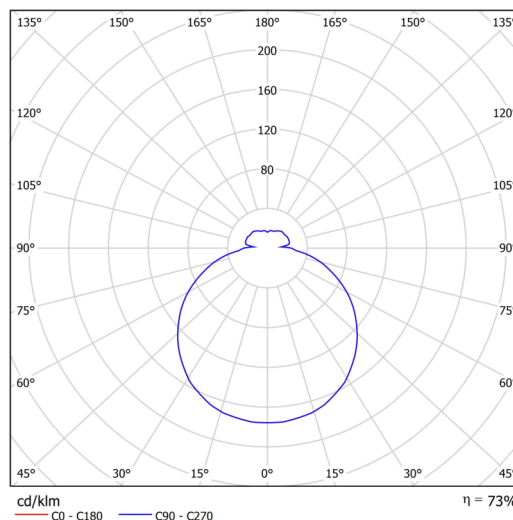

Luminous

Lum. flux of luminaire	1460 lm
Lum. flux of light source	2000 lm
Lum. flux of light source in emergency mode	200 lm
Temperature	3000 K
Rated life time LED L80/B10	100000 hours
CRI	Ra80
MacAdam	3
Blue light hazard	Risk group 0

Eulum data for calculation programs are available at www.osmont.cz.