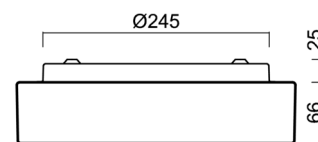

Technical

Types of luminaires	Sensor
Mounting type	surface mounted
Base material	steel
Shade material	three-layer glass TRIPLEX OPAL
Base color	white Ral9003
Shade color	white
Holding the shade	bayonet
Mounting location	ceiling/wall
Width	300 mm
Length	300 mm
Height	86 mm
Diameter	ø 300 mm
mounting holes (diameter)	3xø5mm
Installation wire (diameter)	2xø16mm
Energy Class	D
Impact strength	IK01
Operating temperature	from -20°C to +30°C

Eulum data for calculation programs are available at www.osmont.cz.

Logistic

EAN	8591728095758
Weight NTTO	2.1 Kg
Weight BTTO	2.4 Kg
Number of cartons	1 pcs
Package volume	0.012 m ³
Package 1 width	0.32 m
Package 1 length	0.31 m
Package 1 height	0.12 m
Warranty*	60 months