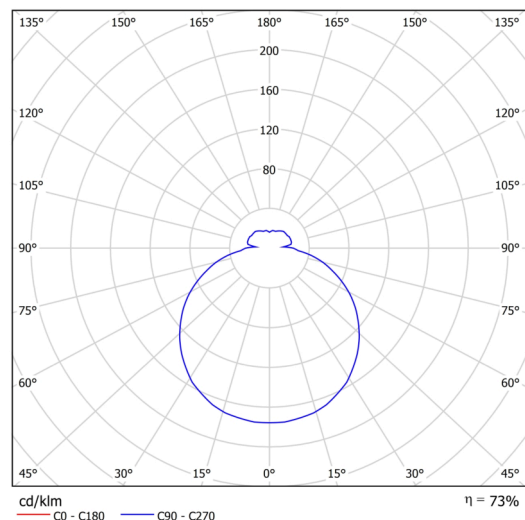

Luminous

Lum. flux of luminaire	1520 lm
Lum. flux of light source	2080 lm
Luminaire efficacy	116 lm/W
Temperature	4000 K
Rated life time LED L80/B10	100000 hours
CRI	Ra80
MacAdam	3
Blue light hazard	Risk group 0