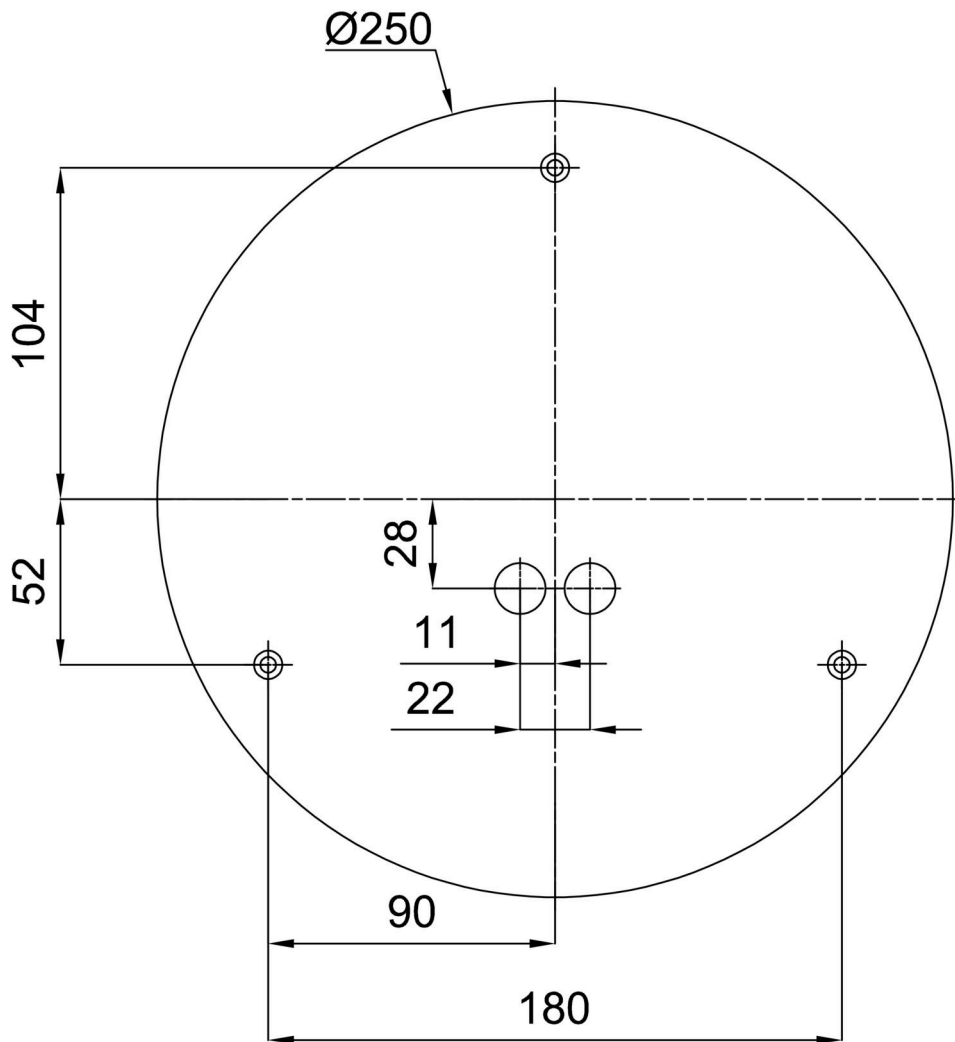

Logistic

EAN	8591728095536
Weight NTTO	2.1 Kg
Weight BTTO	2.4 Kg
Number of cartons	1 pcs
Package volume	0.012 m³
Package 1 width	0.32 m
Package 1 length	0.31 m
Package 1 height	0.12 m
Warranty*	60 months

*The warranty for the batteries is valid for 12 months from the date of purchase.

Installation dimensions: