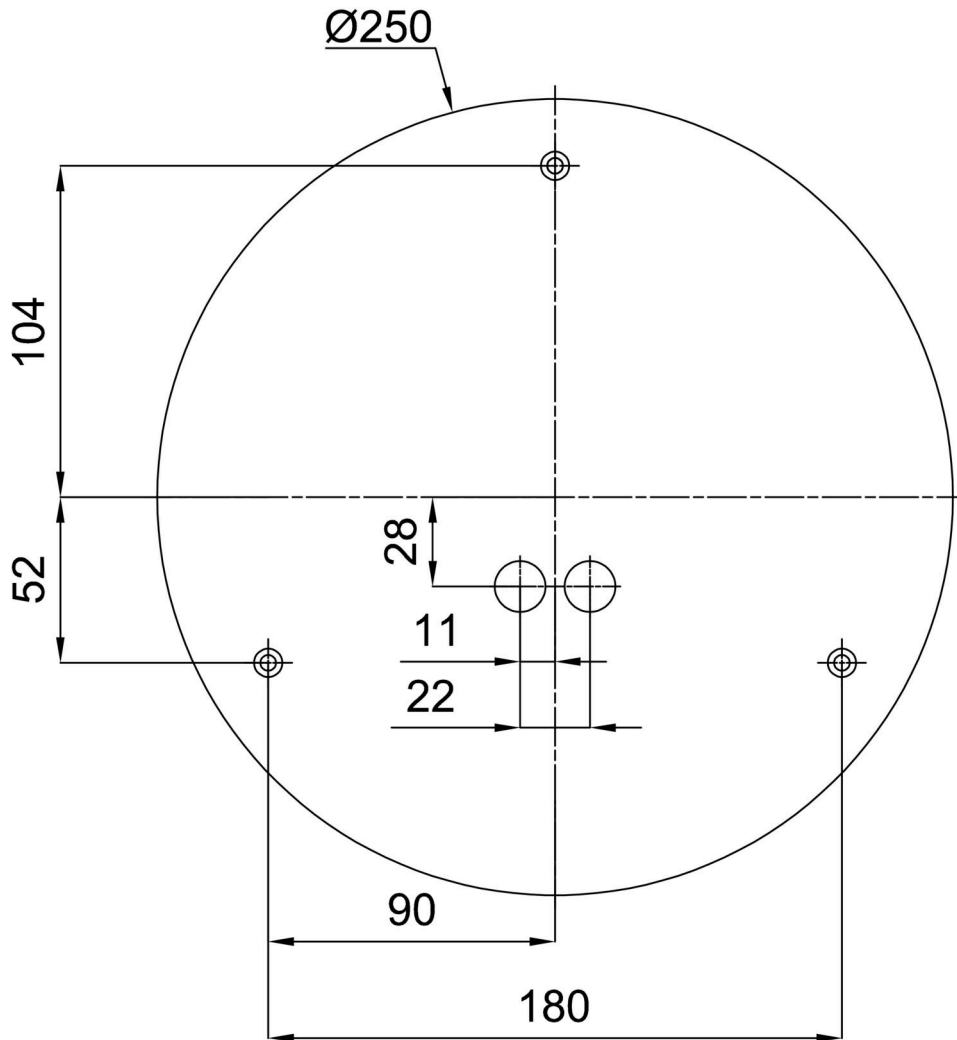

Logistic

EAN	8591728095536
Weight NTTO	2.1 Kg
Weight BTTO	2.4 Kg
Number of cartons	1 pcs
Package volume	0.012 m³
Package 1 width	0.32 m
Package 1 length	0.31 m
Package 1 height	0.12 m
Warranty*	60 months

*The warranty for the batteries is valid for 12 months from the date of purchase.

Installation dimensions: