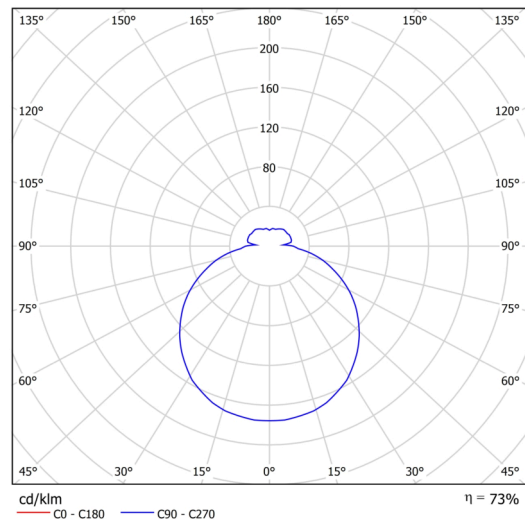

Luminous

Lum. flux of luminaire	1460 lm
Lum. flux of light source	2000 lm
Luminaire efficacy	112 lm/W
Temperature	3000 K
Rated life time LED L80/B10	100000 hours
CRI	Ra80
MacAdam	3
Blue light hazard	Risk group 0