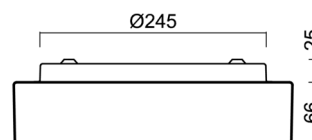

Technical

Types of luminaires	Corridor
Mounting type	surface mounted
Base material	steel
Shade material	three-layer glass TRIPLEX OPAL
Base color	white Ral9003
Shade color	white
Holding the shade	bayonet
Mounting location	ceiling/wall
Width	300 mm
Length	300 mm
Height	86 mm
Diameter	ø 300 mm
mounting holes (diameter)	3xø5mm
Cable entrance	2xø16mm
Energy Class	D
Impact strength	IK01
Operating temperature	from -20°C to +30°C

Eulum data for calculation programs are available at

Logistic

EAN	8591728095536
Weight NTTO	2.1 Kg
Weight BTTO	2.4 Kg
Number of cartons	1 pcs
Package volume	0.012 m ³
Package 1 width	0.32 m
Package 1 length	0.31 m
Package 1 height	0.12 m
Warranty*	60 months