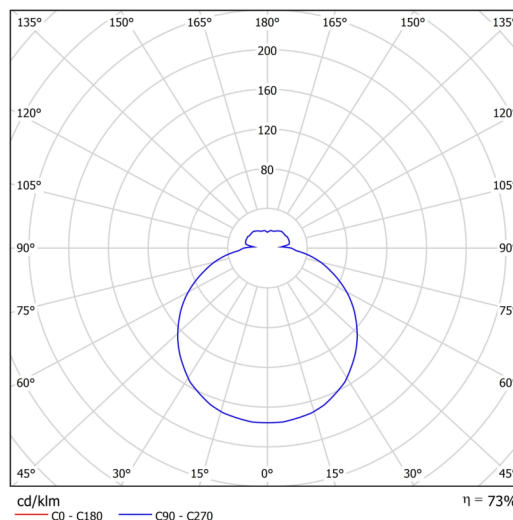

Luminous

Lum. flux of luminaire	1460 lm
Lum. flux of light source	2000 lm
Luminaire efficacy	112 lm/W
Temperature	3000 K
Rated life time LED L80/B10	100000 hours
CRI	Ra80
MacAdam	3
Blue light hazard	Risk group 0