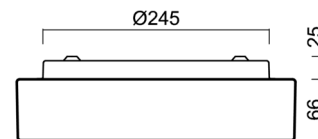

Technical

Types of luminaires	Corridor
Mounting type	surface mounted
Base material	steel
Shade material	three-layer glass TRIPLEX OPAL
Base color	white Ral9003
Shade color	white
Holding the shade	bayonet
Mounting location	ceiling/wall
Width	300 mm
Length	300 mm
Height	86 mm
Diameter	ø 300 mm
mounting holes (diameter)	3xø5mm
Installation wire (diameter)	2xø16mm
Energy Class	D
Impact strength	IK01
Operating temperature	from -20°C to +30°C

Eulum data for calculation programs are available at

Logistic

EAN	8591728095536
Weight NTTO	2.1 Kg
Weight BTTO	2.4 Kg
Number of cartons	1 pcs
Package volume	0.012 m ³
Package 1 width	0.32 m
Package 1 length	0.31 m
Package 1 height	0.12 m
Warranty*	60 months