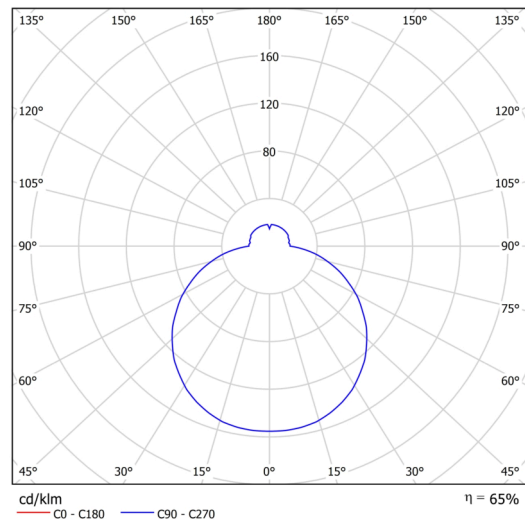

Luminous

Lum. flux of luminaire	5480 lm
Lum. flux of light source	8430 lm
Lum. flux of light source in emergency mode	150 lm
Luminaire efficacy	101 lm/W
Temperature	4000 K
Rated life time LED L80/B10	100000 hours
CRI	Ra80