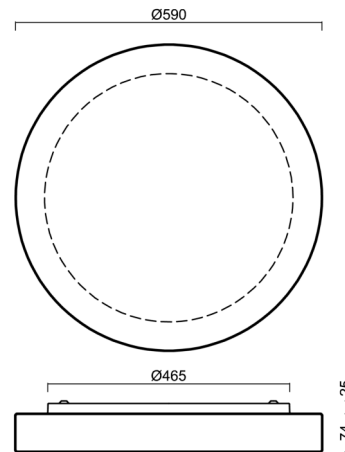

## Technical

Types of luminaires	Emergency combined
Mounting type	surface mounted
Base material	steel
Shade material	three-layer glass TRIPLEX OPAL
Base color	white Ral9003
Shade color	white
Holding the shade	folding system
Mounting location	ceiling/wall
Width	590 mm
Length	590 mm
Height	99 mm
Diameter	ø 590 mm
mounting holes (diameter)	4xø5mm
Cable entrance	2xø16mm
Energy Class	D
Impact strength	IK01
Operating temperature	from 0°C to +30°C