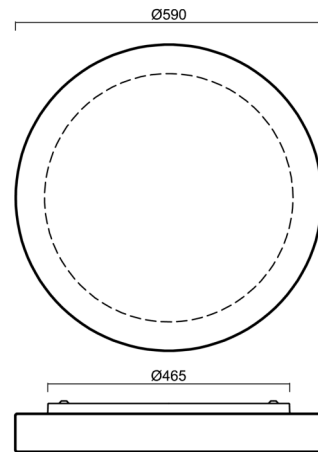

Technical

Types of luminaires	Classic on/off
Mounting type	surface mounted
Base material	steel
Shade material	three-layer glass TRIPLEX OPAL
Base color	white Ral9003
Shade color	white
Holding the shade	folding system
Mounting location	ceiling/wall
Width	590 mm
Length	590 mm
Height	99 mm
Diameter	ø 590 mm
mounting holes (diameter)	4xø5mm
Cable entrance	2xø16mm
Energy Class	D
Impact strength	IK01
Operating temperature	from -20°C to +30°C