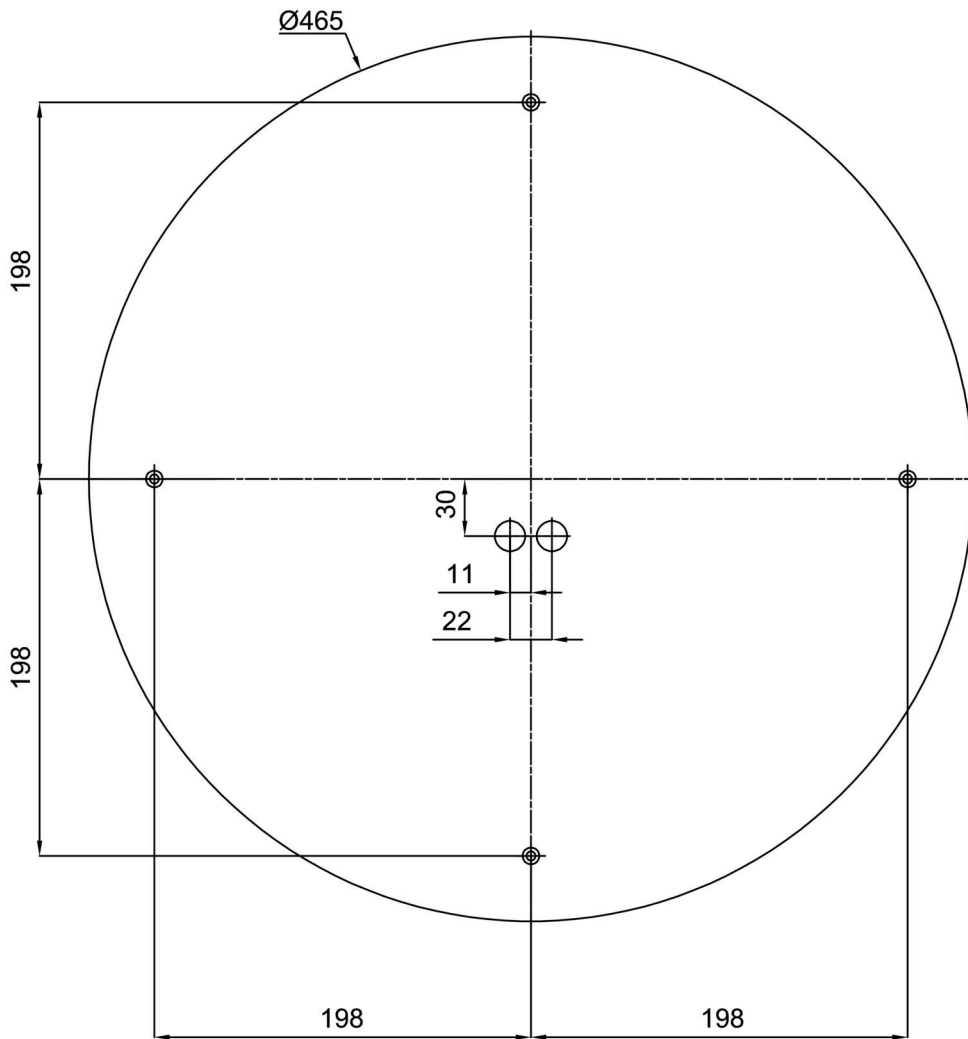

TECHNICAL SHEET

Multipower

Possibility of output adjustment by the user (DIP switch on the current source).

I [mA]	700	600	500	400	
[%]	100	86	71	57	

Logistic

EAN	8591728098223
Weight NTTO	7.6 Kg
Weight BTTO	8.4 Kg
Number of cartons	1 pcs
Package volume	0.059 m³
Package 1 width	0.625 m
Package 1 length	0.625 m
Package 1 height	0.15 m
Warranty*	60 months

*The warranty for the batteries is valid for 12 months from the date of purchase.

Installation dimensions: