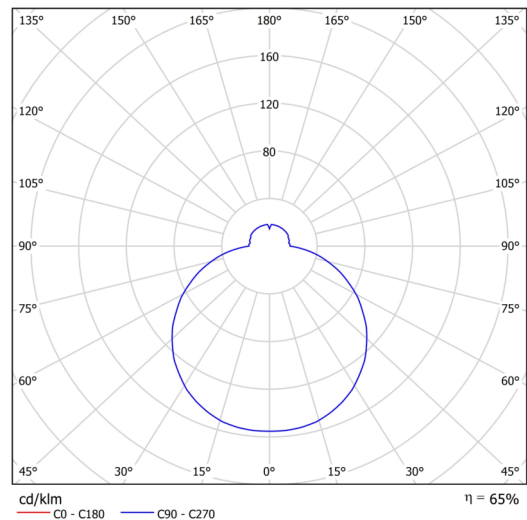

Luminous

Lum. flux of luminaire	3650 lm
Lum. flux of light source	5610 lm
Luminaire efficacy	104 lm/W
Temperature	3000 K
Rated life time LED L80/B10	100000 hours
CRI	Ra80
MacAdam	3
Blue light hazard	Risk group 0