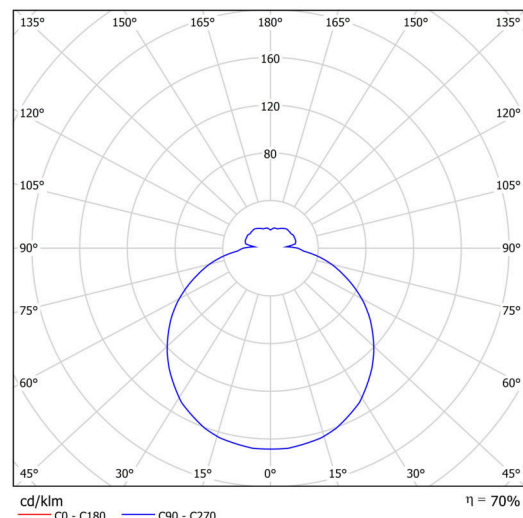

Luminous

Lum. flux of luminaire	950/990 lm
Lum. flux of light source	1350/1410 lm
Luminaire efficacy	95 lm/W
Temperature	3000/4000 K
Rated life time LED L80/B10	100000 hours
CRI	Ra80
MacAdam	3
Blue light hazard	Risk group 0