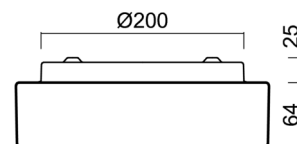

Technical

Types of luminaires	Dimmable
Mounting type	surface mounted
Base material	steel
Shade material	three-layer glass TRIPLEX OPAL
Base color	white Ral9003
Shade color	white
Holding the shade	bayonet
Mounting location	ceiling/wall
Width	250 mm
Length	250 mm
Height	84 mm
Diameter	ø 250 mm
mounting holes (diameter)	3xø5mm
Installation wire (diameter)	2xø16mm
Energy Class	D
Impact strength	IK01
Operating temperature	from -20°C to +30°C

Eulum data for calculation programs are available at www.osmont.cz.

Logistic

EAN	8591728095581
Weight NTTO	1.7 Kg
Weight BTTO	1.9 Kg
Number of cartons	1 pcs
Package volume	0.008 m ³
Package 1 width	0.27 m
Package 1 length	0.26 m
Package 1 height	0.11 m
Warranty*	60 months