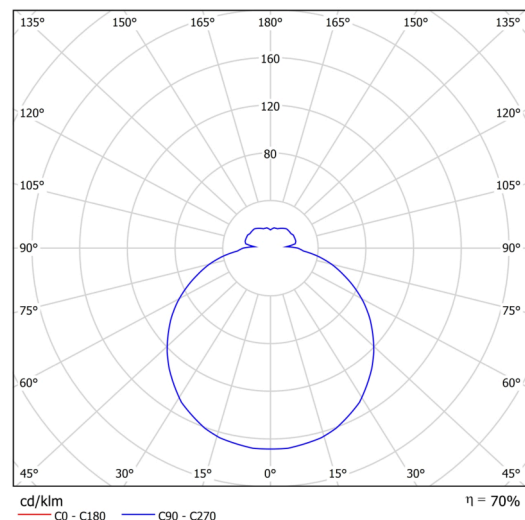

Luminous

Lum. flux of luminaire	990 lm
Lum. flux of light source	1410 lm
Luminaire efficacy	99 lm/W
Temperature	4000 K
Rated life time LED L80/B10	100000 hours
CRI	Ra80
MacAdam	3
Blue light hazard	Risk group 0