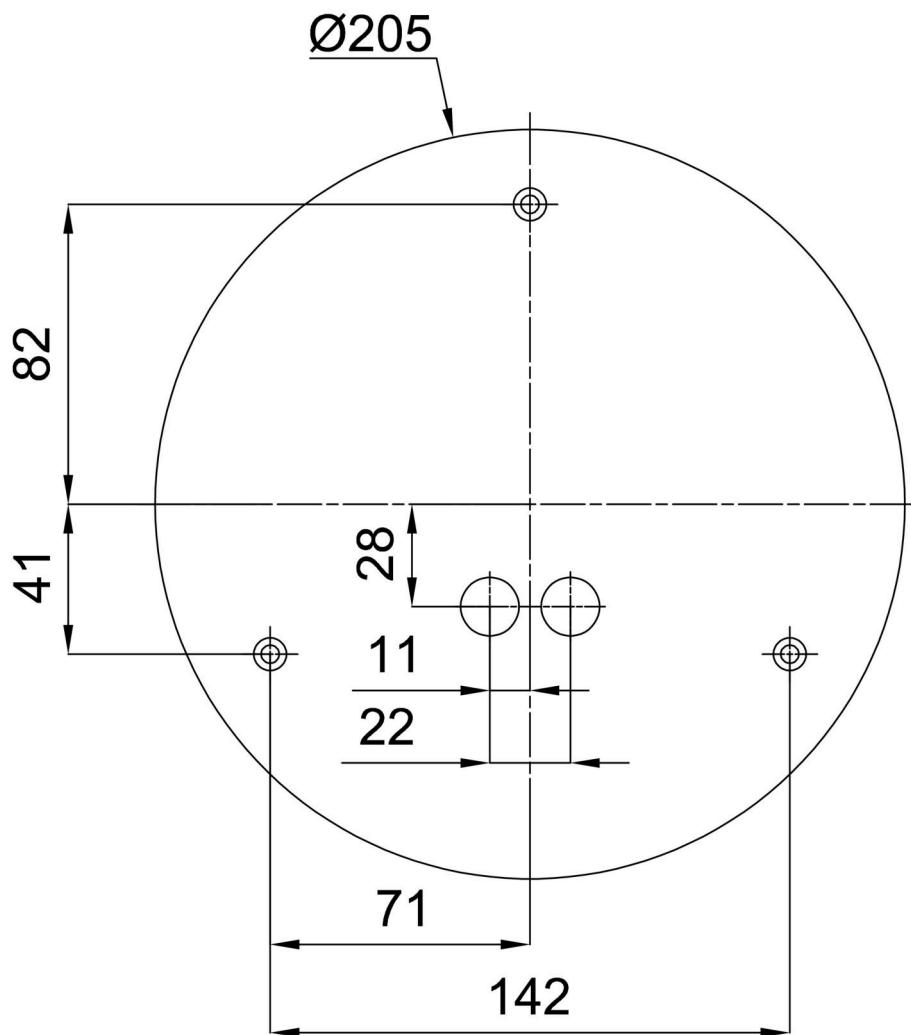

Logistic

EAN	8591728095581
Weight NTTO	1.7 Kg
Weight BTTO	1.9 Kg
Number of cartons	1 pcs
Package volume	0.008 m³
Package 1 width	0.27 m
Package 1 length	0.26 m
Package 1 height	0.11 m
Warranty*	60 months

*The warranty for the batteries is valid for 12 months from the date of purchase.

Installation dimensions: