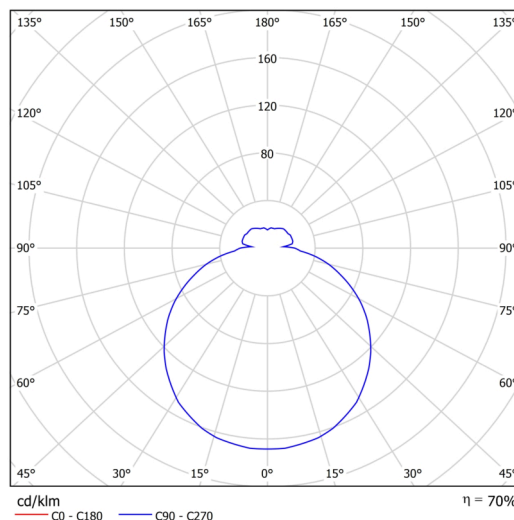

Luminous

Lum. flux of luminaire	730 lm
Lum. flux of light source	1040 lm
Luminaire efficacy	104 lm/W
Temperature	4000 K
Rated life time LED L80/B10	100000 hours
CRI	Ra80
MacAdam	3
Blue light hazard	Risk group 0