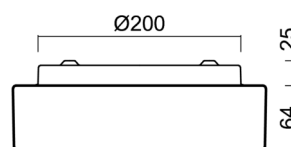

Technical

| | |
|---------------------------|--------------------------------|
| Types of luminaires | Classic on/off |
| Mounting type | surface mounted |
| Base material | steel |
| Shade material | three-layer glass TRIPLEX OPAL |
| Base color | white Ral9003 |
| Shade color | white |
| Holding the shade | bayonet |
| Mounting location | ceiling/wall |
| Width | 250 mm |
| Length | 250 mm |
| Height | 84 mm |
| Diameter | ø 250 mm |
| mounting holes (diameter) | 3xø5mm |
| Cable entrance | 2xø16mm |
| Energy Class | D |
| Impact strength | IK01 |
| Operating temperature | from -20°C to +30°C |

Eulum data for calculation programs are available at www.osmont.cz.

Logistic

| | |
|-------------------|----------------------|
| EAN | 8591728095550 |
| Weight NTTO | 1.7 Kg |
| Weight BTTO | 1.9 Kg |
| Number of cartons | 1 pcs |
| Package volume | 0.008 m ³ |
| Package 1 width | 0.27 m |
| Package 1 length | 0.26 m |
| Package 1 height | 0.11 m |
| Warranty* | 60 months |