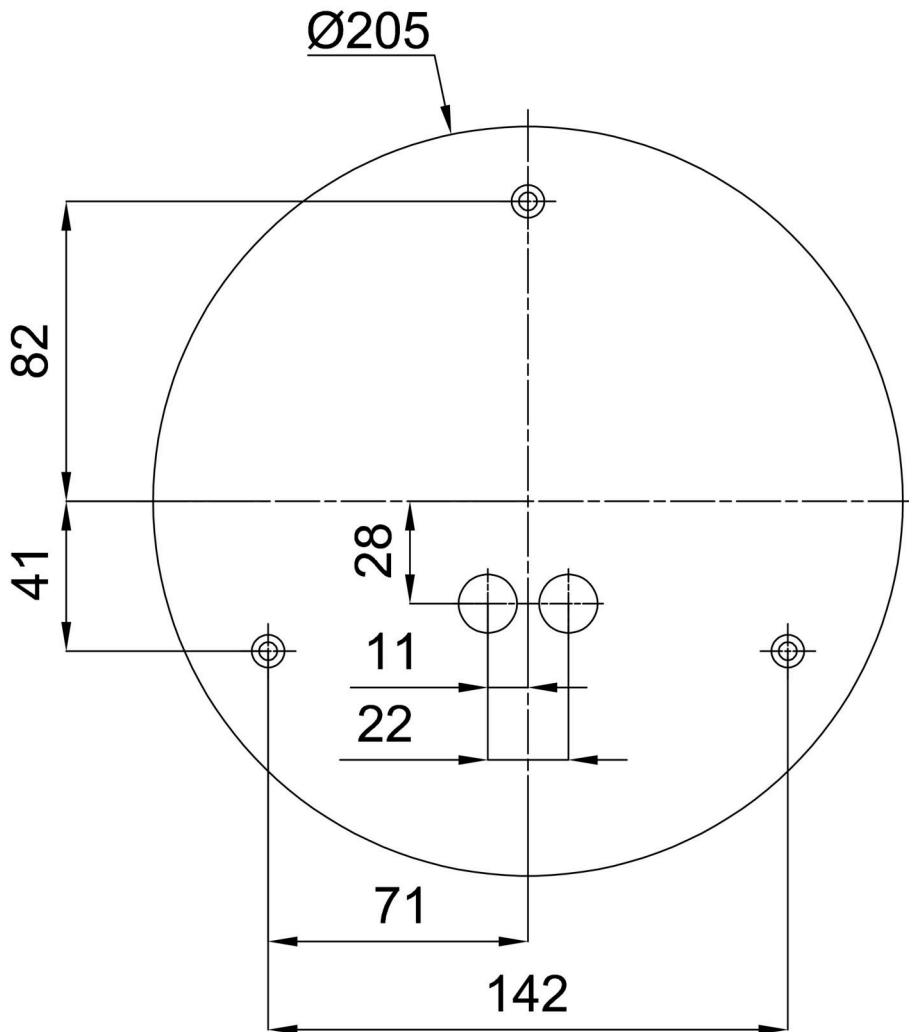

Logistic

EAN	8591728095550
Weight NTTO	1.7 Kg
Weight BTTO	1.9 Kg
Number of cartons	1 pcs
Package volume	0.008 m³
Package 1 width	0.27 m
Package 1 length	0.26 m
Package 1 height	0.11 m
Warranty*	60 months

*The warranty for the batteries is valid for 12 months from the date of purchase.

Installation dimensions: