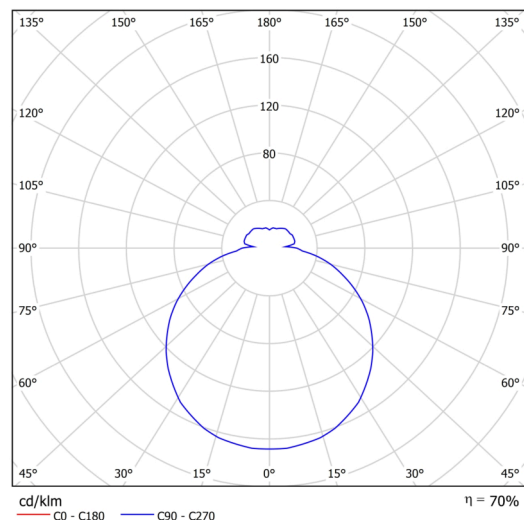

Luminous

Lum. flux of luminaire	990 lm
Lum. flux of light source	1410 lm
Luminaire efficacy	99 lm/W
Temperature	4000 K
Rated life time LED L80/B10	100000 hours
CRI	Ra80
MacAdam	3
Blue light hazard	Risk group 0