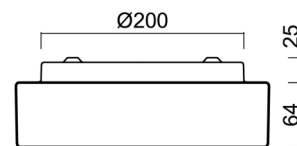

## Technical

Types of luminaires	Classic on/off
Mounting type	surface mounted
Base material	steel
Shade material	three-layer glass TRIPLEX OPAL
Base color	white Ral9003
Shade color	white
Holding the shade	bayonet
Mounting location	ceiling/wall
Width	250 mm
Length	250 mm
Height	84 mm
Diameter	ø 250 mm
mounting holes (diameter)	3xø5mm
Installation wire (diameter)	2xø16mm
Energy Class	D
Impact strength	IK01
Operating temperature	from -20°C to +30°C