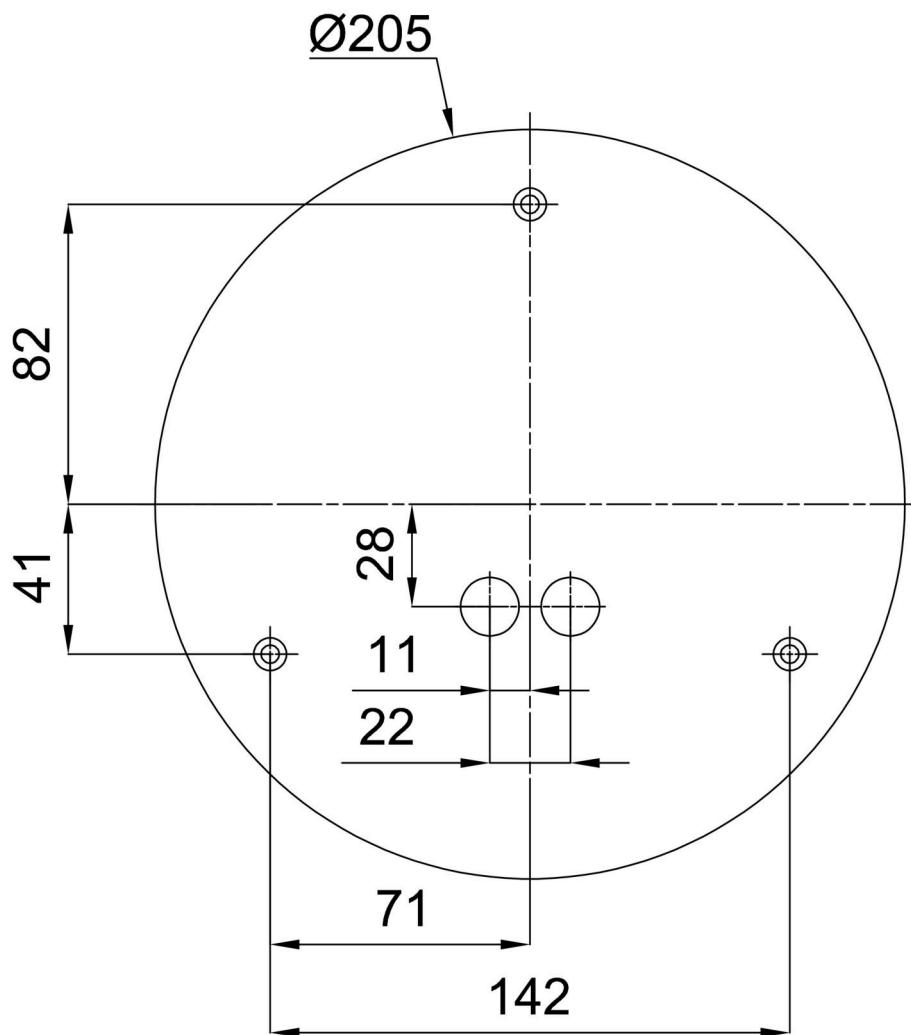

Logistic

EAN	8591728095291
Weight NTTO	1.7 Kg
Weight BTTO	1.9 Kg
Number of cartons	1 pcs
Package volume	0.008 m³
Package 1 width	0.27 m
Package 1 length	0.26 m
Package 1 height	0.11 m
Warranty*	60 months

*The warranty for the batteries is valid for 12 months from the date of purchase.

Installation dimensions: