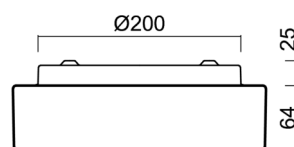

## Technical

Types of luminaires	Emergency
Mounting type	surface mounted
Base material	steel
Shade material	three-layer glass TRIPLEX OPAL
Base color	white Ral9003
Shade color	white
Holding the shade	bayonet
Mounting location	ceiling/wall
Width	250 mm
Length	250 mm
Height	84 mm
Diameter	ø 250 mm
mounting holes (diameter)	3xø5mm
Installation wire (diameter)	2xø16mm
Energy Class	D
Impact strength	IK01
Operating temperature	from 0°C to +30°C