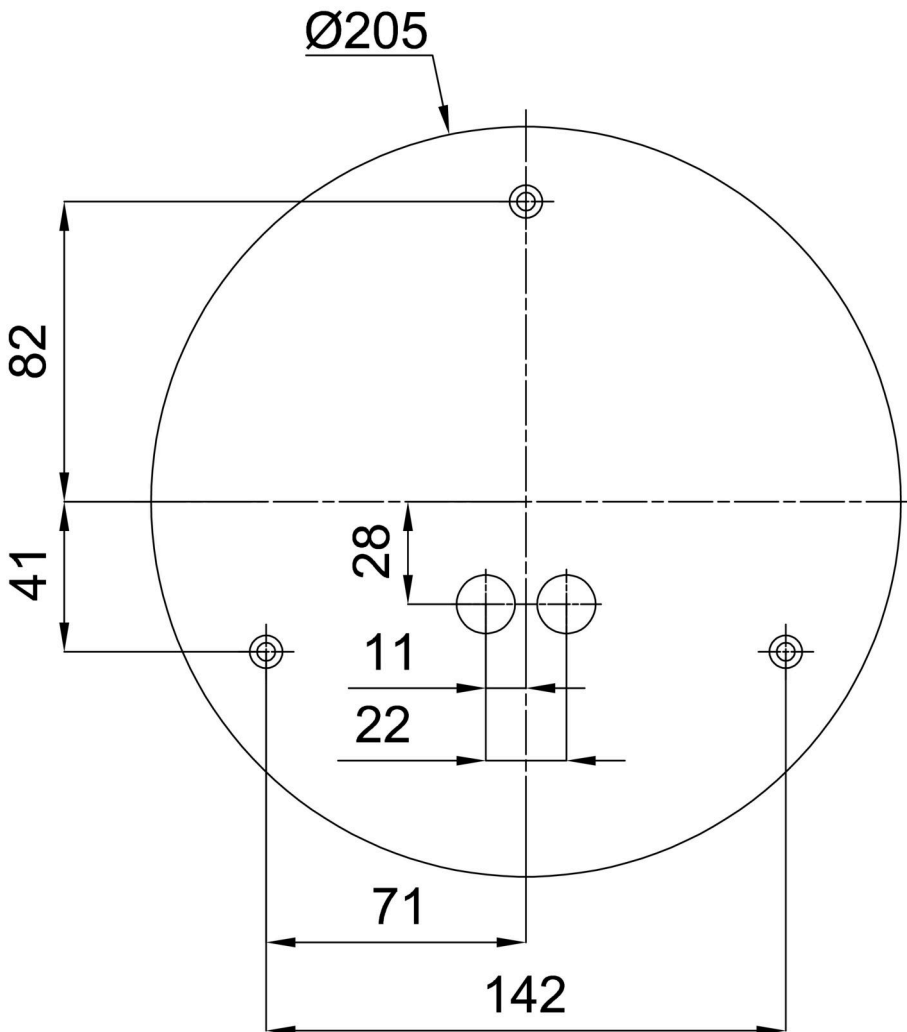

## Technical

Types of luminaires	Emergency
Mounting type	surface mounted
Base material	steel
Shade material	three-layer glass TRIPLEX OPAL
Base color	white Ral9003
Shade color	white
Holding the shade	bayonet
Mounting location	ceiling/wall
Width	250 mm
Length	250 mm
Height	84 mm
Diameter	ø 250 mm
mounting holes (diameter)	3xø5mm
Installation wire (diameter)	2xø16mm
Energy Class	D
Impact strength	IK01
Operating temperature	from 0°C to +30°C

## Installation dimensions: