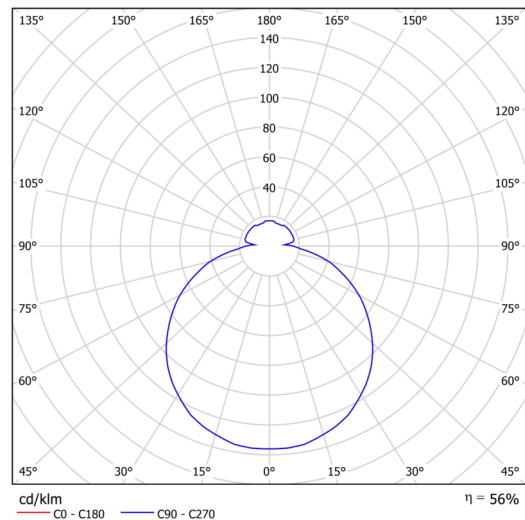

Luminous

Blue light hazard	Risk group 0

Eulum data for calculation programs are available at www.osmont.cz.