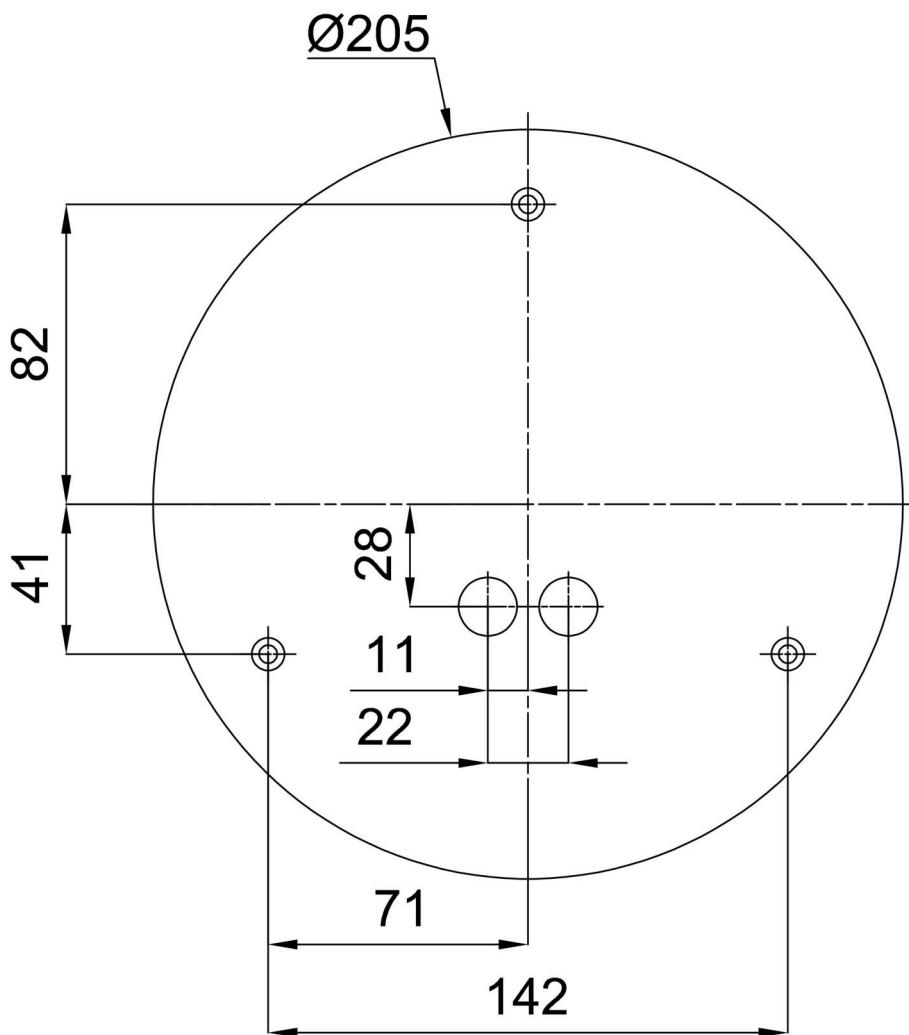

Technical

| | |
|---------------------------|--------------------------------|
| Types of luminaires | Classic on/off |
| Mounting type | surface mounted |
| Base material | steel |
| Shade material | three-layer glass TRIPLEX OPAL |
| Base color | white Ral9003 |
| Shade color | white |
| Holding the shade | bayonet |
| Mounting location | ceiling/wall |
| Width | 250 mm |
| Length | 250 mm |
| Height | 84 mm |
| Diameter | ø 250 mm |
| mounting holes (diameter) | 3xø5mm |
| Cable entrance | 2xø16mm |
| Impact strength | IK01 |
| Operating temperature | from -20°C to +30°C |

Luminous

| | |
|-------------------|--------------|
| Blue light hazard | Risk group 0 |
|-------------------|--------------|

Eulum data for calculation programs are available at www.osmont.cz.

Logistic

| | |
|-------------------|----------------------|
| EAN | 8591728447052 |
| Weight NTTO | 1.5 Kg |
| Weight BTTO | 1.7 Kg |
| Number of cartons | 1 pcs |
| Package volume | 0.008 m ³ |
| Package 1 width | 0.27 m |
| Package 1 length | 0.26 m |
| Package 1 height | 0.11 m |
| Warranty* | 60 months |

*The warranty for the batteries is valid for 12 months from the date of purchase.

Installation dimensions:

Additional assortment:

Decorative collar

| Product code | Name | Color | Description | Picture | Drawing |
|--------------|---------|--------------------------|---------------|--|---------|
| 30061 | B12/X14 | polished stainless steel | příslušenství |  | |
| 30060 | B12/X4 | white Ral9003 | příslušenství |  | |
| 30063 | B12/X13 | grey | příslušenství |  | |
| 30062 | B12/X12 | polished brass | příslušenství |  | |