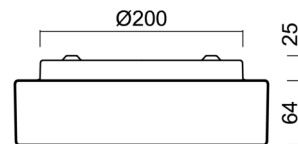

Technical

| | |
|---------------------------|--------------------------------|
| Types of luminaires | Classic on/off |
| Mounting type | surface mounted |
| Base material | steel |
| Shade material | three-layer glass TRIPLEX OPAL |
| Base color | white Ral9003 |
| Shade color | white |
| Holding the shade | bayonet |
| Mounting location | ceiling/wall |
| Width | 250 mm |
| Length | 250 mm |
| Height | 84 mm |
| Diameter | ø 250 mm |
| mounting holes (diameter) | 3xø5mm |
| Cable entrance | 2xø16mm |
| Impact strength | IK01 |
| Operating temperature | from -20°C to +30°C |

Luminous

| | |
|-------------------|--------------|
| Blue light hazard | Risk group 0 |
|-------------------|--------------|

Eulum data for calculation programs are available at www.osmont.cz.

Logistic

| | |
|-------------------|----------------------|
| EAN | 8591728447052 |
| Weight NTTO | 1.5 Kg |
| Weight BTTO | 1.7 Kg |
| Number of cartons | 1 pcs |
| Package volume | 0.008 m ³ |
| Package 1 width | 0.27 m |
| Package 1 length | 0.26 m |
| Package 1 height | 0.11 m |
| Warranty* | 60 months |