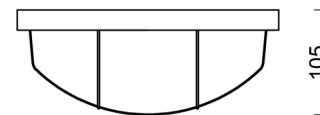

Technical

Types of luminaires	Classic on/off
Mounting type	industrial
Base material	polycarbonate
Shade material	opal polycarbonate
Base color	white Ra9003
Shade color	white
Holding the shade	screws
Mounting location	ceiling/wall
Width	260 mm
Length	260 mm
Height	110 mm
Diameter	ø 260 mm
mounting holes (diameter)	4xø5mm
Installation wire (diameter)	2xø16mm
Energy Class	D
Impact strength	IK10
Operating temperature	from -20°C to +30°C