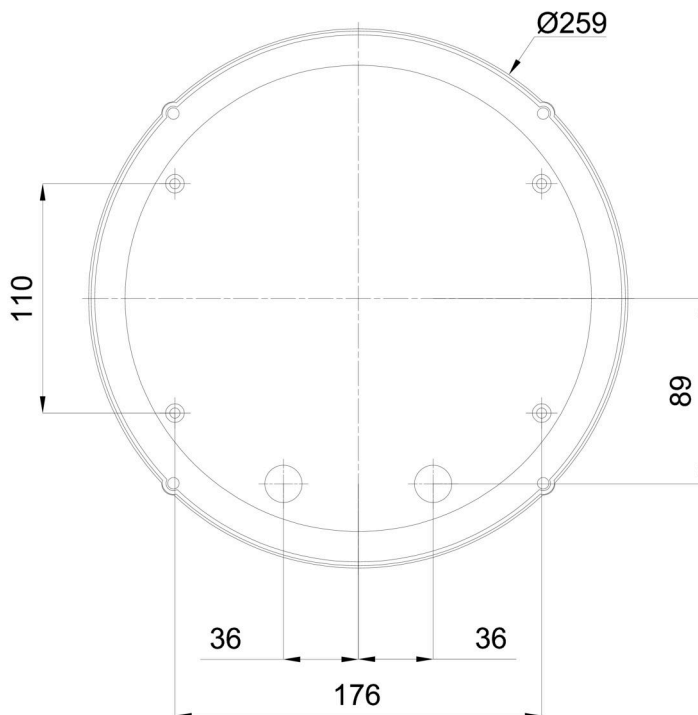

Technical

Types of luminaires	Classic on/off
Mounting type	industrial
Base material	polycarbonate
Shade material	opal polycarbonate
Base color	white Ra9003
Shade color	white
Holding the shade	screws
Mounting location	ceiling/wall
Width	260 mm
Length	260 mm
Height	110 mm
Diameter	ø 260 mm
mounting holes (diameter)	4xø5mm
Installation wire (diameter)	2xø16mm
Energy Class	D
Impact strength	IK10
Operating temperature	from -20°C to +30°C

Luminous

Lum. flux of luminaire	1860 lm
Lum. flux of light source	2320 lm
Luminaire efficacy	124 lm/W
Temperature	4000 K
Rated life time LED L80/B10	100000 hours
CRI	Ra80
MacAdam	3
Blue light hazard	Risk group 0

Eulum data for calculation programs are available at www.osmont.cz.

Logistic

EAN	8591728095123
Weight NTTO	0.8 Kg
Weight BTTO	1 Kg
Number of cartons	1 pcs
Package volume	0.009 m ³
Package 1 width	0.285 m
Package 1 length	0.27 m
Package 1 height	0.115 m
Warranty*	60 months

*The warranty for the batteries is valid for 12 months from the date of purchase.

Installation dimensions:

Additional assortment:

Lampshade

Product code	Name	Color	Description	Picture	Drawing
20552	172P	white		