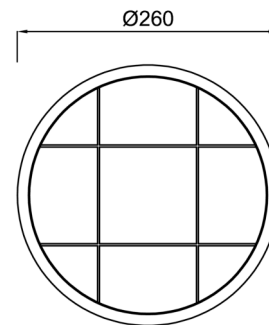

ELEKTRA 4

LED-1L18E350/IN-172P 4K#

WWW.OSMONT.CZ

ELEKTRA 4

Product code: ELE57754

Type: LED-1L18E350/IN-172P 4K#

Short description of the luminaire: White industrial LED light ON/OFF and polycarbonate shade.

Technical

Types of luminaires	Classic on/off
Mounting type	industrial
Base material	polycarbonate
Shade material	opal polycarbonate
Base color	white Ra9003
Shade color	white
Holding the shade	screws
Mounting location	ceiling/wall
Width	260 mm
Length	260 mm
Height	110 mm
Diameter	ø 260 mm
mounting holes (diameter)	4xø5mm
Installation wire (diameter)	2xø16mm
Energy Class	D
Impact strength	IK10
Operating temperature	from -20°C to +30°C