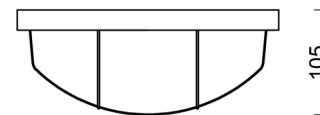

## Technical

Types of luminaires	Sensor
Mounting type	industrial
Base material	polycarbonate
Shade material	opal polycarbonate
Base color	white Ra9003
Shade color	white
Holding the shade	screws
Mounting location	ceiling/wall
Width	260 mm
Length	260 mm
Height	110 mm
Diameter	ø 260 mm
mounting holes (diameter)	4xø5mm
Installation wire (diameter)	2xø14mm
Energy Class	D
Impact strength	IK10