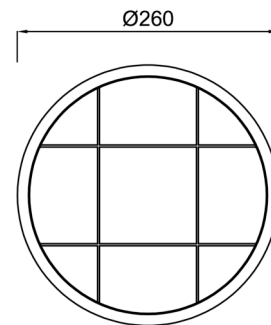

# ELEKTRA 4

Product code: ELE57746

Type: LED-1L12E500/IN-172P HF 4K#

Short description of the luminaire: White industrial LED light with sensor and polycarbonate shade.

## Technical

Types of luminaires	Sensor
Mounting type	industrial
Base material	polycarbonate
Shade material	opal polycarbonate
Base color	white Ra9003
Shade color	white
Holding the shade	screws
Mounting location	ceiling/wall
Width	260 mm
Length	260 mm
Height	110 mm
Diameter	ø 260 mm
mounting holes (diameter)	4xø5mm
Installation wire (diameter)	2xø14mm
Energy Class	D
Impact strength	IK10

## Lampshade

Product code	Name	Color	Description	Picture	Drawing
20552	172P	white		 A small, white, spherical lampshade with a slightly textured surface, shown from a three-quarter perspective.	