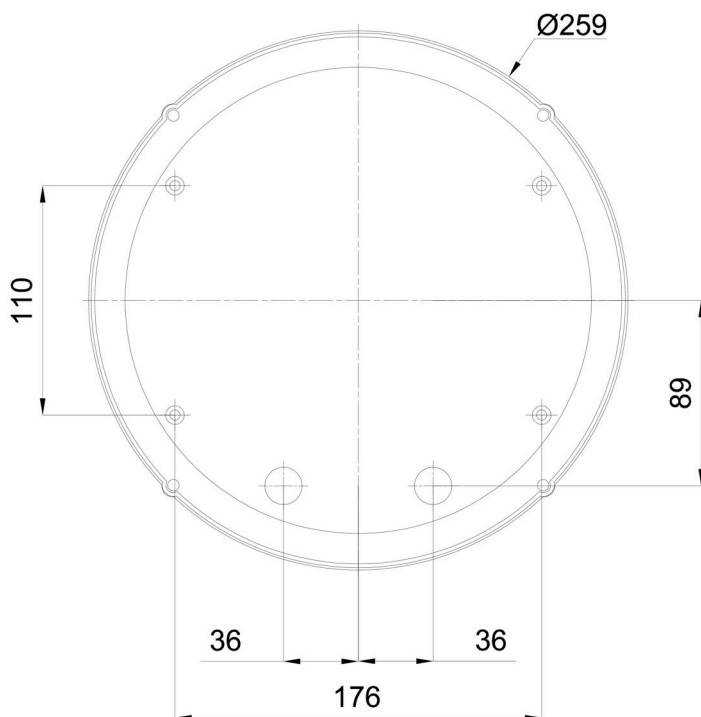

Logistic

EAN	8591728095079
Weight NTTO	0.7 Kg
Weight BTTO	0.9 Kg
Number of cartons	1 pcs
Package volume	0.009 m³
Package 1 width	0.285 m
Package 1 length	0.27 m
Package 1 height	0.115 m
Warranty*	60 months

*The warranty for the batteries is valid for 12 months from the date of purchase.

Installation dimensions: