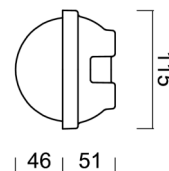

Types of luminaires	Classic on/off
Mounting type	industrial
Base material	polycarbonate
Shade material	polypropylene
Base color	white Ra9003
Shade color	white
Holding the shade	screws
Mounting location	ceiling/wall
Width	225 mm
Length	115 mm
Height	90 mm
mounting holes (diameter)	4xØ5mm
Installation wire (diameter)	2xØ18mm
Energy Class	D
Impact strength	IK07
Operating temperature	from -20°C to +30°C

Eulum data for calculation programs are available at www.osmont.cz.

Logistic

EAN	8591728095000
Weight NTTO	0.5 Kg
Weight BTTO	0.6 Kg
Number of cartons	1 pcs
Package volume	0.003 m ³
Package 1 width	0.26 m
Package 1 length	0.12 m
Package 1 height	0.1 m
Warranty*	60 months

**The warranty for the batteries is valid for 12 months from the date of purchase.*

Installation dimensions:

Additional assortment:

Lampshade

Product code	Name	Color	Description	Picture	Drawing
20501	64, 63	white		