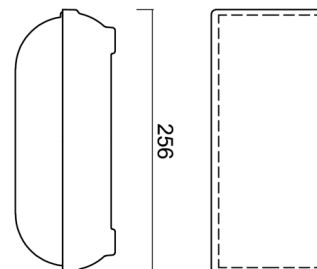

ELEKTRA 1

LED-1L26E700/IN-64 3K#

WWW.OSMONT.CZ

ELEKTRA 1

Product code: ELE57260

Type: LED-1L26E700/IN-64 3K#

Short description of the luminaire: White industrial LED light ON/OFF and polypropylene shade.

Technical

Types of luminaires	Classic on/off
Mounting type	industrial
Base material	polycarbonate
Shade material	polypropylene
Base color	white Ra9003
Shade color	white
Holding the shade	screws
Mounting location	ceiling/wall
Width	225 mm
Length	115 mm
Height	90 mm
mounting holes (diameter)	4xØ5mm
Installation wire (diameter)	2xØ18mm
Energy Class	D
Impact strength	IK07
Operating temperature	from -20°C to +30°C

Eulum data for calculation programs are available at www.osmont.cz.

Logistic

EAN	8591728095000
Weight NTTO	0.5 Kg
Weight BTTO	0.6 Kg
Number of cartons	1 pcs
Package volume	0.003 m ³
Package 1 width	0.26 m
Package 1 length	0.12 m
Package 1 height	0.1 m
Warranty*	60 months

**The warranty for the batteries is valid for 12 months from the date of purchase.*

Installation dimensions:

Additional assortment:

Lampshade

Product code	Name	Color	Description	Picture	Drawing
20501	64, 63	white		