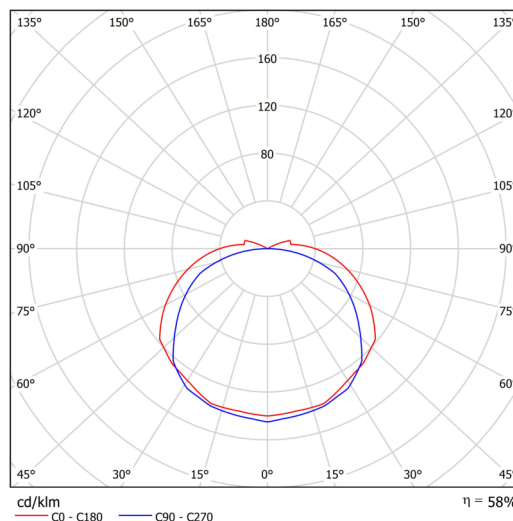

Luminous

Lum. flux of luminaire	810 lm
Lum. flux of light source	1010 lm
Luminaire efficacy	115 lm/W
Temperature	3000 K
Rated life time LED L80/B10	100000 hours
CRI	Ra80
MacAdam	3
Blue light hazard	Risk group 0