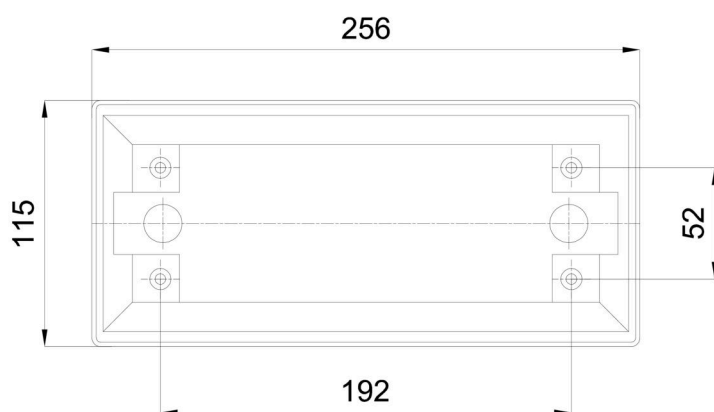

Types of luminaires	Classic on/off
Mounting type	industrial
Base material	polycarbonate
Shade material	polypropylene
Base color	white Ra9003
Shade color	white
Holding the shade	screws
Mounting location	ceiling/wall
Width	225 mm
Length	115 mm
Height	90 mm
mounting holes (diameter)	4xØ5mm
Installation wire (diameter)	2xØ18mm
Energy Class	D
Impact strength	IK07
Operating temperature	from -20°C to +30°C

Eulum data for calculation programs are available at www.osmont.cz.

Logistic

EAN	8591728095000
Weight NTTO	0.5 Kg
Weight BTTO	0.6 Kg
Number of cartons	1 pcs
Package volume	0.003 m ³
Package 1 width	0.26 m
Package 1 length	0.12 m
Package 1 height	0.1 m
Warranty*	60 months

**The warranty for the batteries is valid for 12 months from the date of purchase.*

Installation dimensions:

Additional assortment:

Lampshade

Product code	Name	Color	Description	Picture	Drawing
20501	64, 63	white		