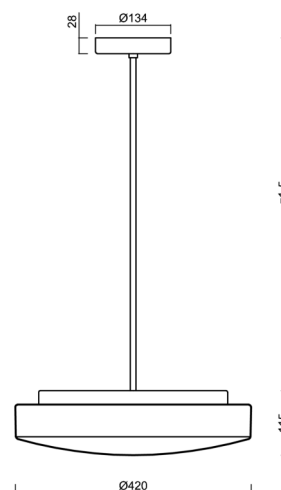

Technical

Types of luminaires	Classic on/off
Mounting type	Suspended - rod
Base material	steel
Shade material	three-layer glass TRIPLEX OPAL
Base color	white Ral9003
Shade color	white
Holding the shade	folding system
Mounting location	ceiling
Width	420 mm
Length	420 mm
Height	125 mm
Diameter	ø 420 mm
Hinge length	1000 mm
mounting holes (diameter)	2xø5mm
Installation wire (diameter)	2xø16mm
Energy Class	D
Impact strength	IK01

Electric

Power consumption	27 W
Ingress Protection	IP40
Socket	LED modul
terminal block	screw terminal block
Automatic circuit breaker type B10A	37 pcs
Automatic circuit breaker type B16A	59 pcs
Automatic circuit breaker type C10A	37 pcs
Automatic circuit breaker type C16A	59 pcs

*The warranty for the batteries is valid for 12 months from the date of purchase.

Installation dimensions:

Additional assortment:

Lampshade

Product code	Name	Color	Description	Picture	Drawing
20054	026	white		 A photograph of a white, oval-shaped lampshade. The shade is shown from a slightly elevated perspective, highlighting its smooth, curved surface and its uniform white color.	