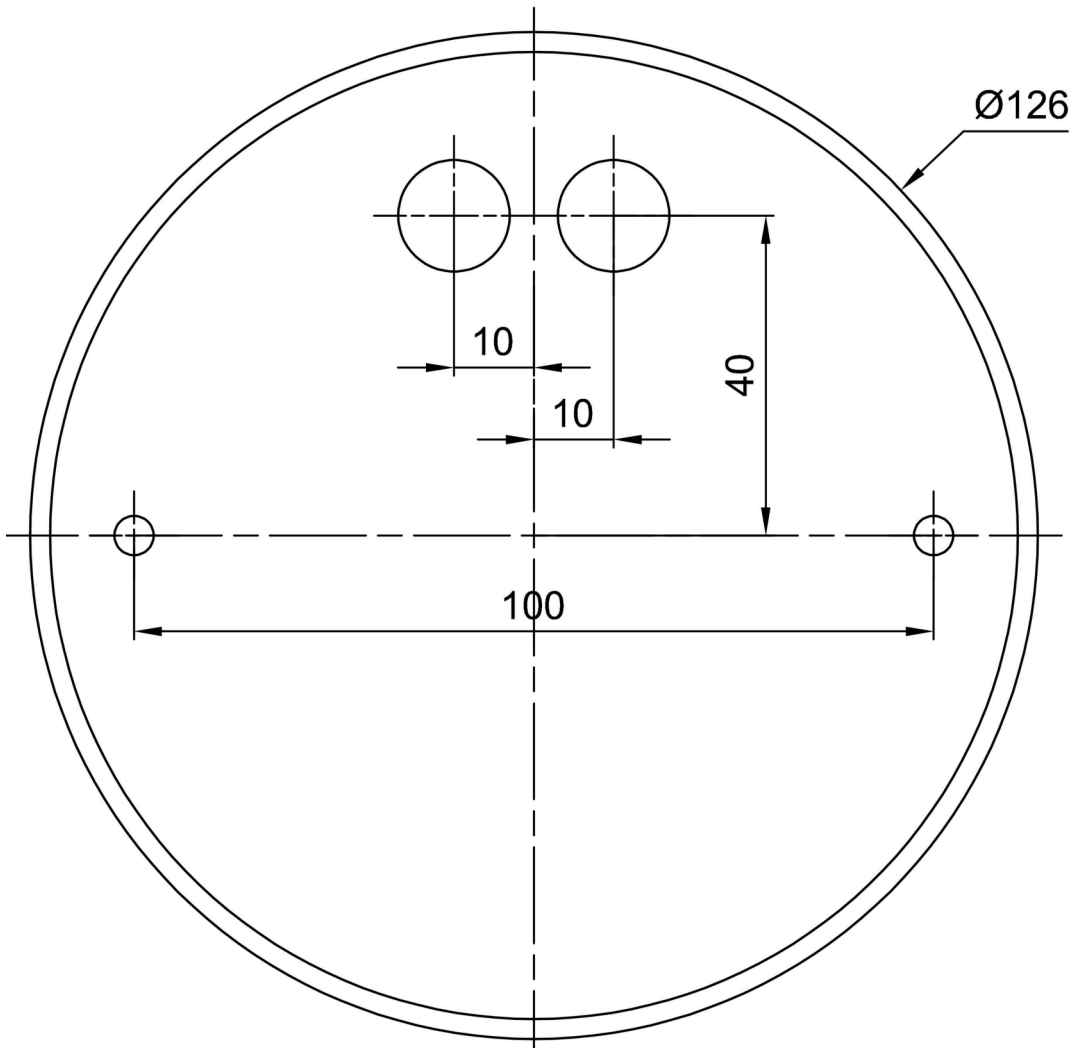

Technical

Types of luminaires	Classic on/off
Mounting type	Suspended - rod
Base material	steel
Shade material	three-layer glass TRIPLEX OPAL
Base color	white Ral9003
Shade color	white
Holding the shade	folding system
Mounting location	ceiling
Width	420 mm
Length	420 mm
Height	125 mm
Diameter	ø 420 mm
Hinge length	1000 mm
mounting holes (diameter)	2xø5mm
Installation wire (diameter)	2xø16mm
Energy Class	D
Impact strength	IK01

*The warranty for the batteries is valid for 12 months from the date of purchase.

Installation dimensions:

Additional assortment:

Lampshade

Product code	Name	Color	Description	Picture	Drawing
20054	026	white		 A photograph of a white, oval-shaped lampshade. The shade is shown from a slightly elevated perspective, highlighting its smooth, curved surface and its uniform white color.	