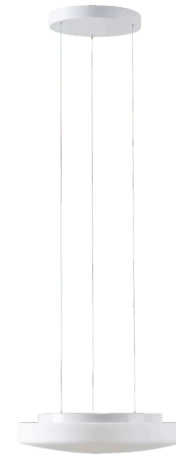

## EDNA LE5

---

LED-1L16E500ZLE88/028/L100 B DALI 4K#

[WWW.OSMONT.CZ](http://WWW.OSMONT.CZ)

# EDNA LE5

Product code: EDN73566

Type: LED-1L16E500ZLE88/028/L100 B DALI 4K#

Short description of the luminaire: White color | pendant LED light | dimmable DALI | TRIPLEX OPAL glass shade with matt surface

## Technical

Types of luminaires	Dimmable
Mounting type	Suspended - SELV wire (cableless)
Base material	steel
Shade material	three-layer glass TRIPLEX OPAL
Base color	white Ra9003
Shade color	white
Holding the shade	folding system
Mounting location	ceiling
Width	490 mm
Length	490 mm
Height	130 mm
Diameter	ø 490 mm
Hinge length	1000 mm
mounting holes (diameter)	3xØ5mm
Installation wire (diameter)	2xØ16mm
Energy Class	D
Impact strength	IK01
Operating temperature	from -20°C to +30°C