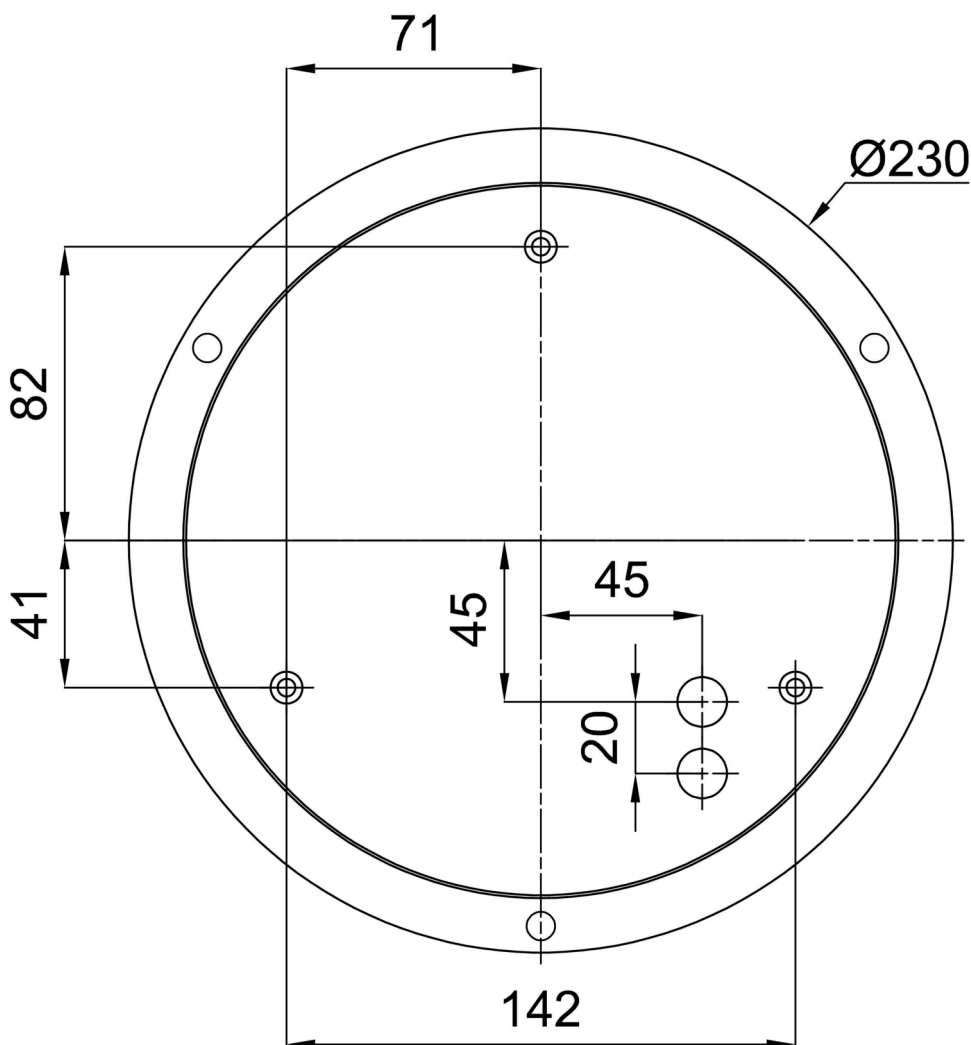

## Technical

Types of luminaires	Dimmable
Mounting type	Suspended - SELV wire (cableless)
Base material	steel
Shade material	three-layer glass TRIPLEX OPAL
Base color	white Ra9003
Shade color	white
Holding the shade	folding system
Mounting location	ceiling
Width	490 mm
Length	490 mm
Height	130 mm
Diameter	ø 490 mm
Hinge length	1000 mm
mounting holes (diameter)	3xØ5mm
Installation wire (diameter)	2xØ16mm
Energy Class	D
Impact strength	IK01
Operating temperature	from -20°C to +30°C

## Installation dimensions: