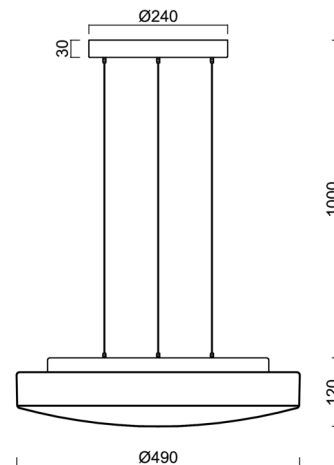

## Technical

Types of luminaires	Dimmable
Mounting type	Suspended - SELV wire (cableless)
Base material	steel
Shade material	three-layer glass TRIPLEX OPAL
Base color	white Ra9003
Shade color	white
Holding the shade	folding system
Mounting location	ceiling
Width	490 mm
Length	490 mm
Height	130 mm
Diameter	ø 490 mm
Hinge length	1000 mm
mounting holes (diameter)	3xØ5mm
Installation wire (diameter)	2xØ16mm
Energy Class	D
Impact strength	IK01
Operating temperature	from -20°C to +30°C

## Installation dimensions:

## Lampshade

Product code	Name	Color	Description	Picture	Drawing
20070	028	white			