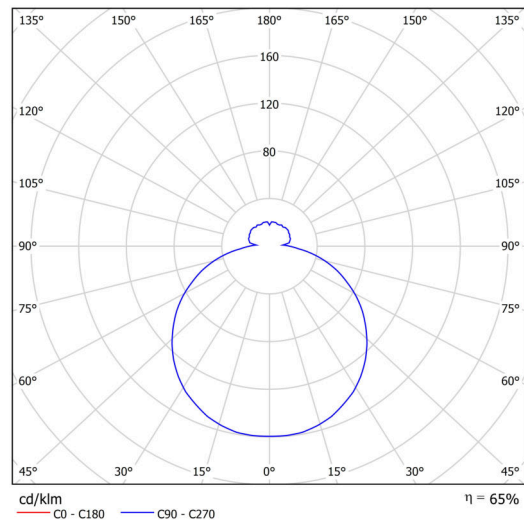

Luminous

Lum. flux of luminaire	2580 lm
Lum. flux of light source	3910 lm
Luminaire efficacy	107 lm/W
Temperature	4000 K
Rated life time LED L80/B10	100000 hours
CRI	Ra80
MacAdam	3
Blue light hazard	Risk group 0