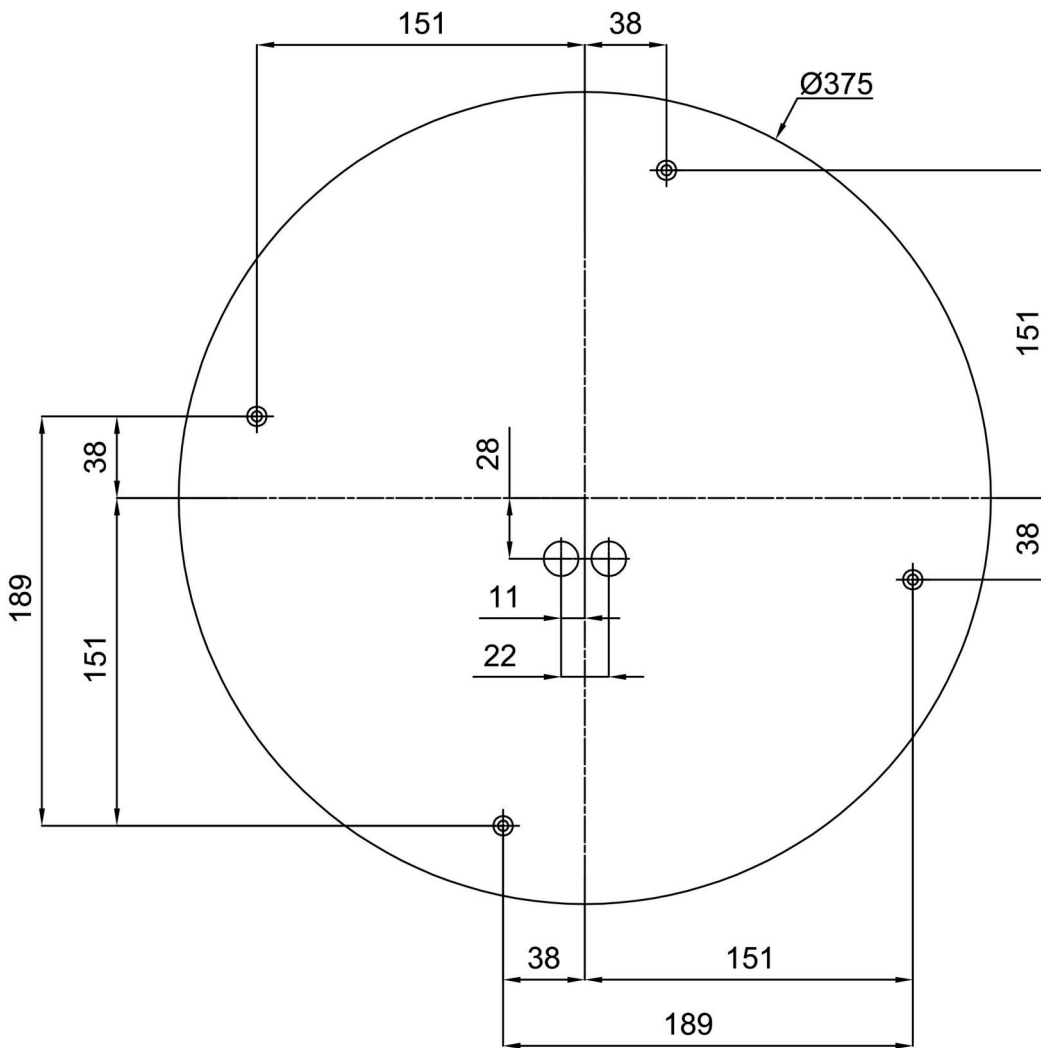

Technical

Types of luminaires	Emergency combined
Mounting type	surface mounted
Base material	steel
Shade material	three-layer glass TRIPLEX OPAL
Base color	white Ral9003
Shade color	white
Holding the shade	folding system
Mounting location	ceiling/wall
Width	490 mm
Length	490 mm
Height	115 mm
mounting holes (diameter)	4xØ5mm
Cable entrance	2xØ16mm
Energy Class	D
Impact strength	IK01
Operating temperature	from 0°C to +30°C

Eulum data for calculation programs are available at www.osmont.cz.

Logistic

EAN	8591728150747
Weight NTTO	5.4 Kg
Weight BTTO	5.9 Kg
Number of cartons	1 pcs
Package volume	0.036 m ³
Package 1 width	0.495 m
Package 1 length	0.515 m
Package 1 height	0.14 m
Warranty*	60 months

*The warranty for the batteries is valid for 12 months from the date of purchase.

Installation dimensions:

Additional assortment:

Decorative collar

Product code	Name	Color	Description	Picture	Drawing
30134	K86/DL15	brushed stainless steel	příslušenství		
30133	K86/DL14	polished stainless steel	příslušenství		
30132	K86/DL4	white Ral9003	příslušenství		