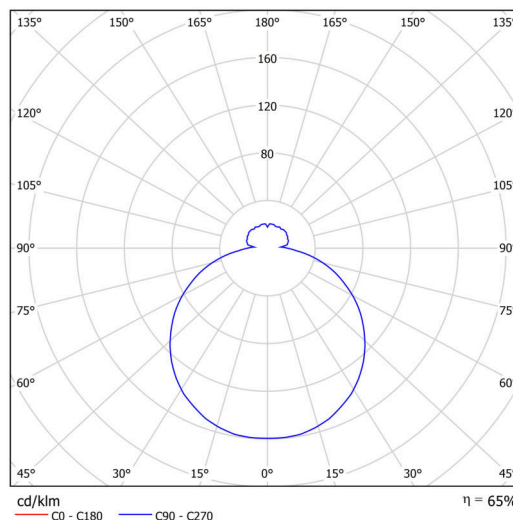

Luminous

Lum. flux of luminaire	2540 lm
Lum. flux of light source	3910 lm
Lum. flux of light source in emergency mode	200 lm
Temperature	4000 K
Rated life time LED L80/B10	100000 hours
CRI	Ra80
MacAdam	3
Blue light hazard	Risk group 0

Eulum data for calculation programs are available at www.osmont.cz.