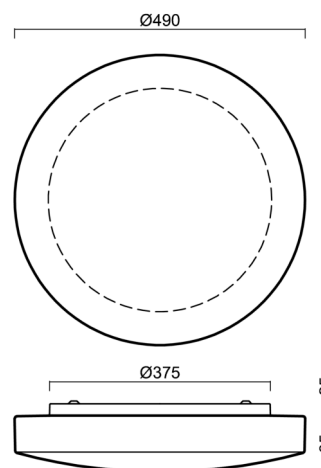

EDNA 5

LED-1L16E500K88/028 NK3HST 4K#

WWW.OSMONT.CZ

EDNA 5

Product code: EDN61725

Type: LED-1L16E500K88/028 NK3HST 4K#

Short description of the luminaire: White colour | ceiling or wall LED light with emergency backup combined (with Self-test) | TRIPLEX OPAL hand blown glass shade|

Technical

Types of luminaires	Emergency combined
Mounting type	surface mounted
Base material	steel
Shade material	three-layer glass TRIPLEX OPAL
Base color	white Ral9003
Shade color	white
Holding the shade	folding system
Mounting location	ceiling/wall
Width	490 mm
Length	490 mm
Height	115 mm
mounting holes (diameter)	4xØ5mm
Cable entrance	2xØ16mm
Energy Class	D
Impact strength	IK01
Operating temperature	from 0°C to +30°C

Eulum data for calculation programs are available at www.osmont.cz.

Logistic

EAN	8591728150747
Weight NTTO	5.4 Kg
Weight BTTO	5.9 Kg
Number of cartons	1 pcs
Package volume	0.036 m ³
Package 1 width	0.495 m
Package 1 length	0.515 m
Package 1 height	0.14 m
Warranty*	60 months