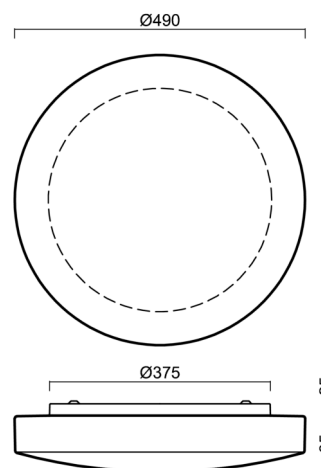

EDNA 5

LED-1L16E500K88/028 NK3HST 3K#

WWW.OSMONT.CZ

EDNA 5

Product code: EDN61225

Type: LED-1L16E500K88/028 NK3HST 3K#

Short description of the luminaire: White colour | ceiling or wall LED light with emergency backup combined (with Self-test) | TRIPLEX OPAL hand blown glass shade|

Technical

Types of luminaires	Emergency combined
Mounting type	surface mounted
Base material	steel
Shade material	three-layer glass TRIPLEX OPAL
Base color	white Ral9003
Shade color	white
Holding the shade	folding system
Mounting location	ceiling/wall
Width	490 mm
Length	490 mm
Height	115 mm
mounting holes (diameter)	4xØ5mm
Cable entrance	2xØ16mm
Energy Class	D
Impact strength	IK01
Operating temperature	from 0°C to +30°C

Eulum data for calculation programs are available at www.osmont.cz.

Logistic

EAN	8591728150624
Weight NTTO	5.4 Kg
Weight BTTO	5.9 Kg
Number of cartons	1 pcs
Package volume	0.036 m ³
Package 1 width	0.495 m
Package 1 length	0.515 m
Package 1 height	0.14 m
Warranty*	60 months