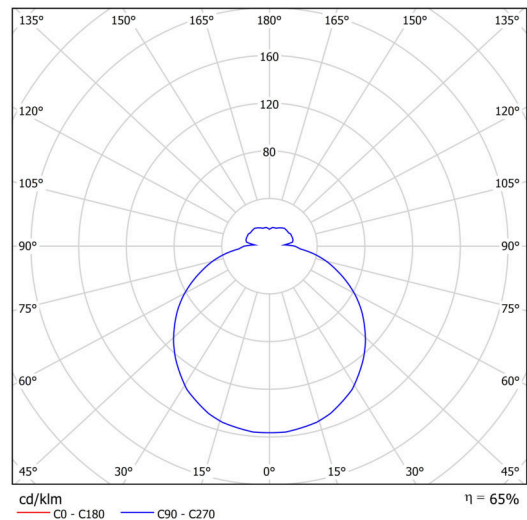

Luminous

Lum. flux of luminaire	2030 lm
Lum. flux of light source	3130 lm
Lum. flux of light source in emergency mode	200 lm
Temperature	4000 K
Rated life time LED L80/B10	100000 hours
CRI	Ra80
MacAdam	3
Blue light hazard	Risk group 0

Eulum data for calculation programs are available at www.osmont.cz.