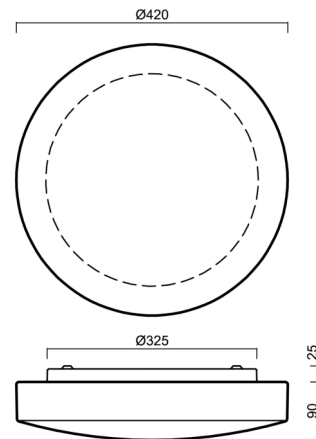

## Technical

Types of luminaires	Emergency combined + sensor
Mounting type	surface mounted
Base material	steel
Shade material	three-layer glass TRIPLEX OPAL
Base color	white Ral9003
Shade color	white
Holding the shade	folding system
Mounting location	ceiling/wall
Width	420 mm
Length	420 mm
Height	115 mm
mounting holes (diameter)	4xØ5mm
Cable entrance	2xØ16mm
Energy Class	D
Impact strength	IK01
Operating temperature	from -20°C to +30°C