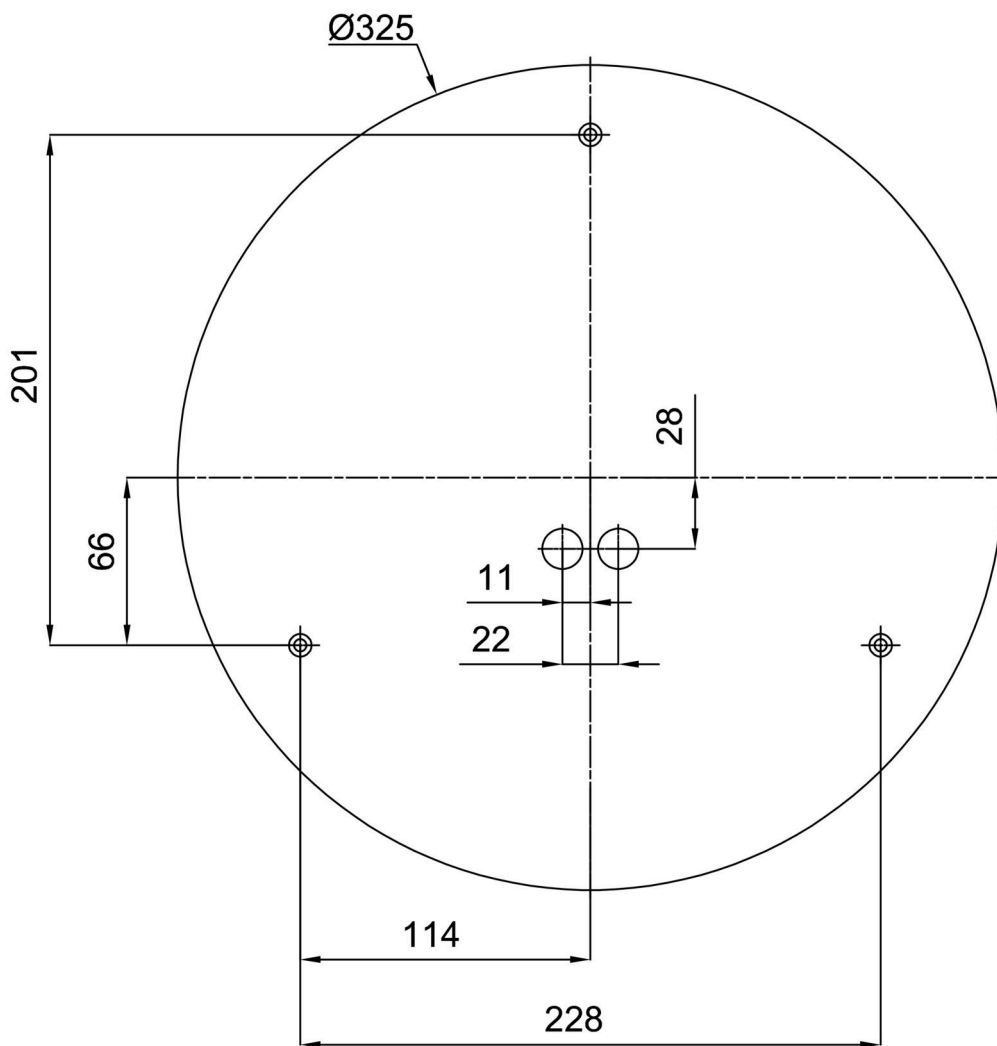

Logistic

EAN	8591728150716
Weight NTTO	4 Kg
Weight BTTO	4.4 Kg
Number of cartons	1 pcs
Package volume	0.025 m³
Package 1 width	0.435 m
Package 1 length	0.435 m
Package 1 height	0.13 m
Warranty*	60 months

*The warranty for the batteries is valid for 12 months from the date of purchase.

Installation dimensions: