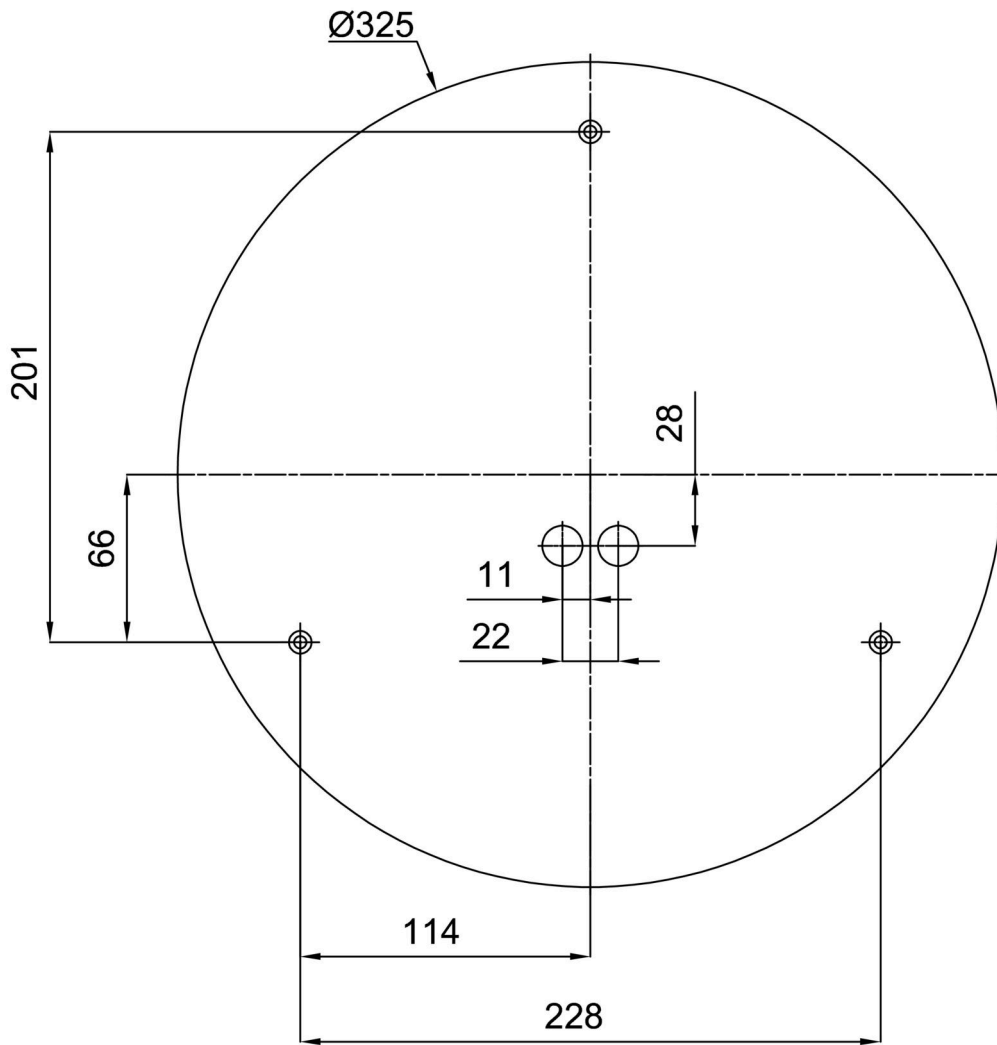

Technical

Types of luminaires	Emergency combined
Mounting type	surface mounted
Base material	steel
Shade material	three-layer glass TRIPLEX OPAL
Base color	white Ral9003
Shade color	white
Holding the shade	folding system
Mounting location	ceiling/wall
Width	420 mm
Length	420 mm
Height	115 mm
mounting holes (diameter)	4xØ5mm
Cable entrance	2xØ16mm
Energy Class	D
Impact strength	IK01
Operating temperature	from 0°C to +30°C

Eulum data for calculation programs are available at www.osmont.cz.

Logistic

EAN	8591728150709
Weight NTTO	4 Kg
Weight BTTO	4.4 Kg
Number of cartons	1 pcs
Package volume	0.025 m ³
Package 1 width	0.435 m
Package 1 length	0.435 m
Package 1 height	0.13 m
Warranty*	60 months

*The warranty for the batteries is valid for 12 months from the date of purchase.

Installation dimensions:

Additional assortment:

Decorative collar

Product code	Name	Color	Description	Picture	Drawing
30131	K74/DL15	brushed stainless steel	příslušenství		
30130	K74/DL14	polished stainless steel	příslušenství		
30129	K74/DL4	white Ral9003	příslušenství		