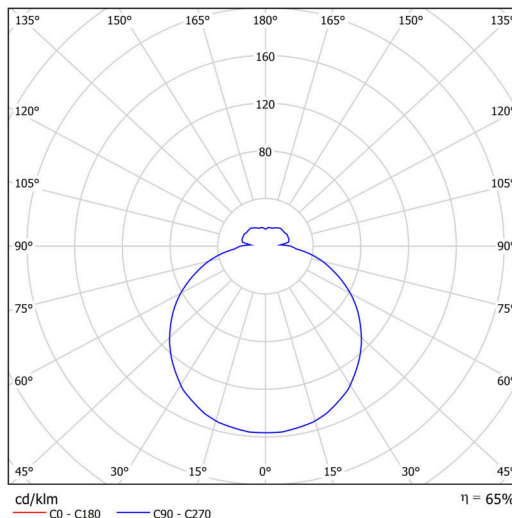

Luminous

Lum. flux of luminaire	2030 lm
Lum. flux of light source	3130 lm
Lum. flux of light source in emergency mode	200 lm
Temperature	4000 K
Rated life time LED L80/B10	100000 hours
CRI	Ra80
MacAdam	3
Blue light hazard	Risk group 0

Eulum data for calculation programs are available at www.osmont.cz.