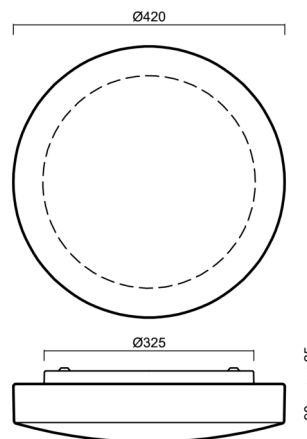

EDNA 4

LED-1L15E500K74/026 NK3HST 4K#

WWW.OSMONT.CZ

EDNA 4

Product code: EDN61721

Type: LED-1L15E500K74/026 NK3HST 4K#

Short description of the luminaire: White colour | ceiling or wall LED light with emergency backup combined (with Self-test) | TRIPLEX OPAL hand blown glass shade|

Technical

Types of luminaires	Emergency combined
Mounting type	surface mounted
Base material	steel
Shade material	three-layer glass TRIPLEX OPAL
Base color	white Ral9003
Shade color	white
Holding the shade	folding system
Mounting location	ceiling/wall
Width	420 mm
Length	420 mm
Height	115 mm
mounting holes (diameter)	4xØ5mm
Cable entrance	2xØ16mm
Energy Class	D
Impact strength	IK01
Operating temperature	from 0°C to +30°C

Eulum data for calculation programs are available at www.osmont.cz.

Logistic

EAN	8591728150709
Weight NTTO	4 Kg
Weight BTTO	4.4 Kg
Number of cartons	1 pcs
Package volume	0.025 m ³
Package 1 width	0.435 m
Package 1 length	0.435 m
Package 1 height	0.13 m
Warranty*	60 months