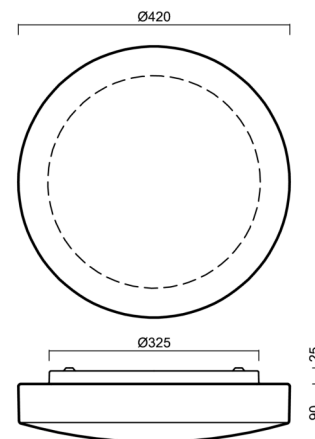

# EDNA 4

Product code: EDN61221

Type: LED-1L15E500K74/026 NK3HST 3K#

Short description of the luminaire: White colour | ceiling or wall LED light with emergency backup combined ( with Self-test) | TRIPLEX OPAL hand blown glass shade|

## Technical

Types of luminaires	Emergency combined
Mounting type	surface mounted
Base material	steel
Shade material	three-layer glass TRIPLEX OPAL
Base color	white Ral9003
Shade color	white
Holding the shade	folding system
Mounting location	ceiling/wall
Width	420 mm
Length	420 mm
Height	115 mm
mounting holes (diameter)	4xØ5mm
Cable entrance	2xØ16mm
Energy Class	D
Impact strength	IK01
Operating temperature	from 0°C to +30°C