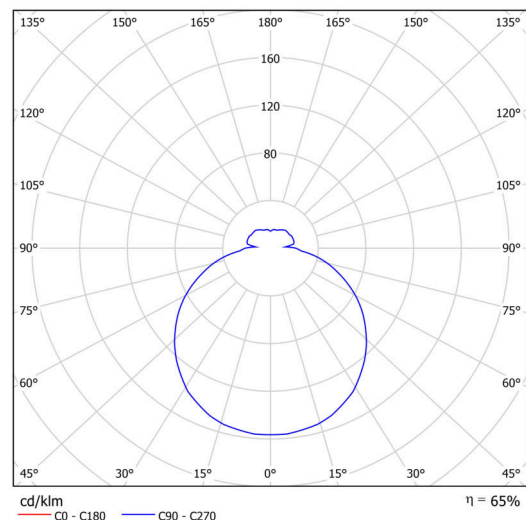

Luminous

Lum. flux of luminaire	1950 lm
Lum. flux of light source	3000 lm
Lum. flux of light source in emergency mode	200 lm
Temperature	3000 K
Rated life time LED L80/B10	100000 hours
CRI	Ra80
MacAdam	3
Blue light hazard	Risk group 0

Eulum data for calculation programs are available at www.osmont.cz.