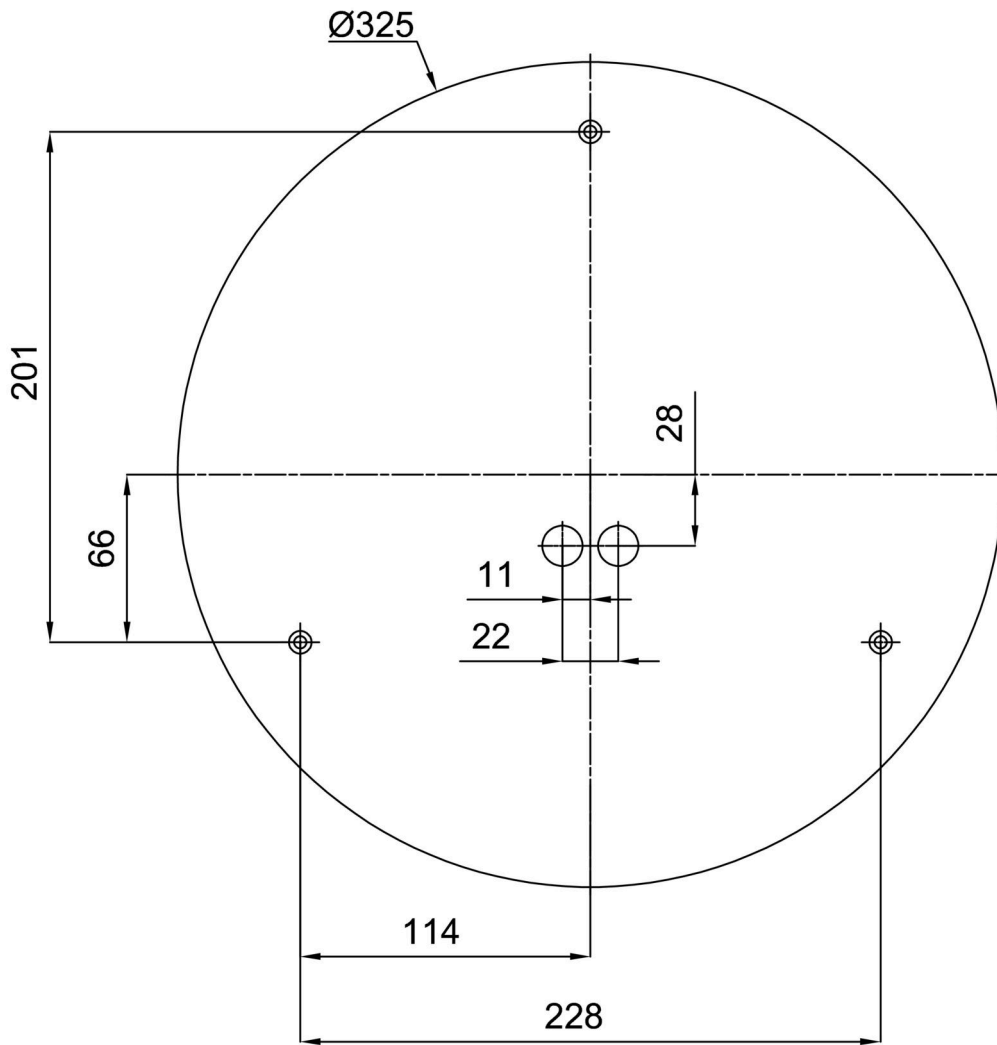

Logistic

EAN	8591728150587
Weight NTTO	4 Kg
Weight BTTO	4.4 Kg
Number of cartons	1 pcs
Package volume	0.025 m³
Package 1 width	0.435 m
Package 1 length	0.435 m
Package 1 height	0.13 m
Warranty*	60 months

*The warranty for the batteries is valid for 12 months from the date of purchase.

Installation dimensions: