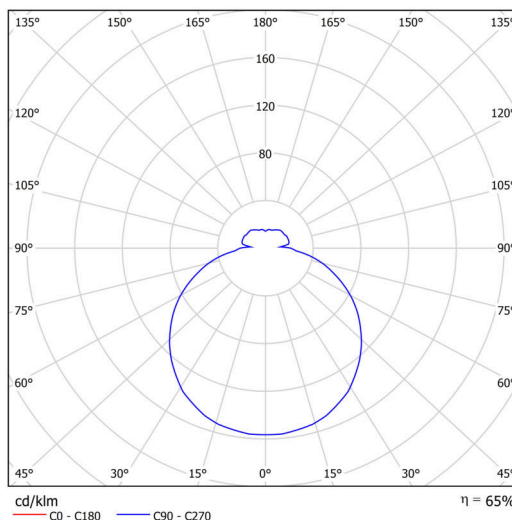

Luminous

Lum. flux of luminaire	2740 lm
Lum. flux of light source	4220 lm
Lum. flux of light source in emergency mode	150 lm
Luminaire efficacy	101 lm/W
Temperature	4000 K
Rated life time LED L80/B10	100000 hours
CRI	Ra80
MacAdam	3