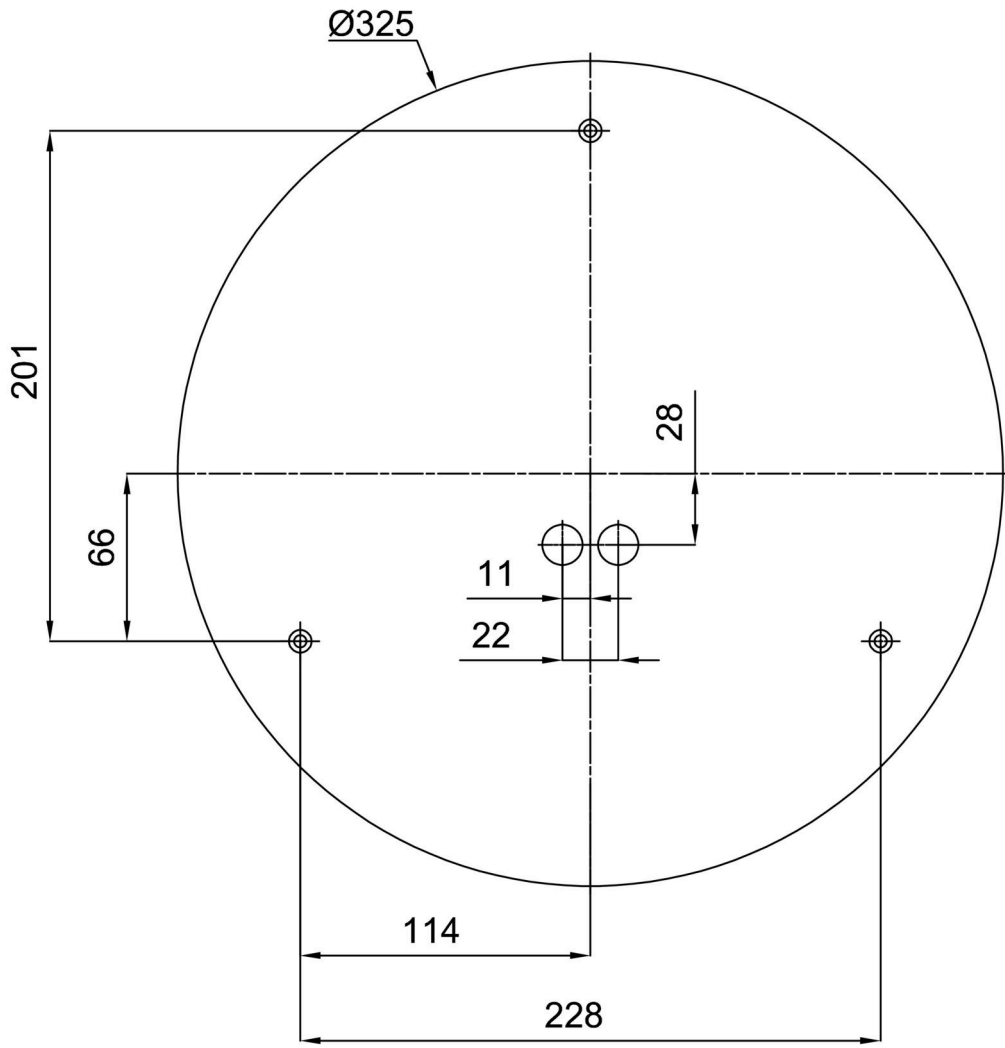

Technical

Types of luminaires	Emergency combined
Mounting type	surface mounted
Base material	steel
Shade material	three-layer glass TRIPLEX OPAL
Base color	white Ral9003
Shade color	white
Holding the shade	folding system
Mounting location	ceiling/wall
Width	420 mm
Length	420 mm
Height	115 mm
Diameter	ø 420 mm
mounting holes (diameter)	4xø5mm
Installation wire (diameter)	2xø16mm
Energy Class	D
Impact strength	IK01
Operating temperature	from 0°C to +30°C

**The warranty for the batteries is valid for 12 months from the date of purchase.*

Installation dimensions:

Additional assortment:

Lampshade

Product code	Name	Color	Description	Picture	Drawing
20054	026	white		