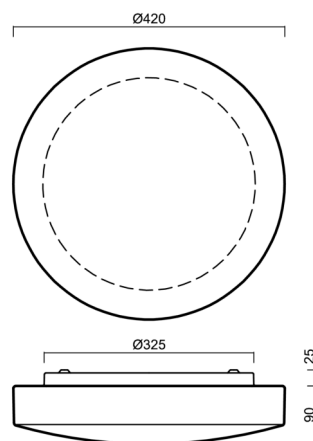

EDNA 4

LED-1L15EMP700K74/026/NK1W 4K#

WWW.OSMONT.CZ

EDNA 4

Product code: EDN59662

Type: LED-1L15EMP700K74/026/NK1W 4K#

Short description of the luminaire: White surface-mounted LED light with emergency unit combined with TRIPLEX OPAL glass shade.

Technical

Types of luminaires	Emergency combined
Mounting type	surface mounted
Base material	steel
Shade material	three-layer glass TRIPLEX OPAL
Base color	white Ral9003
Shade color	white
Holding the shade	folding system
Mounting location	ceiling/wall
Width	420 mm
Length	420 mm
Height	115 mm
Diameter	ø 420 mm
mounting holes (diameter)	4xø5mm
Installation wire (diameter)	2xø16mm
Energy Class	D
Impact strength	IK01
Operating temperature	from 0°C to +30°C

**The warranty for the batteries is valid for 12 months from the date of purchase.*

Installation dimensions:

Additional assortment:

Lampshade

Product code	Name	Color	Description	Picture	Drawing
20054	026	white		