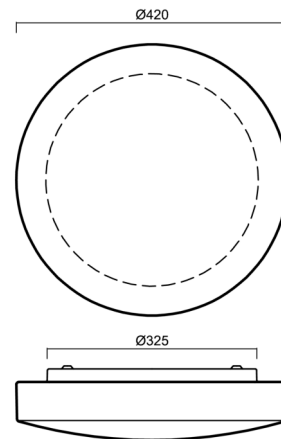

EDNA 4

LED-1L15EMP700K74/026/NK1W 3K#

WWW.OSMONT.CZ

EDNA 4

Product code: EDN59162

Type: LED-1L15EMP700K74/026/NK1W 3K#

Short description of the luminaire: White surface-mounted LED light with emergency unit combined with TRIPLEX OPAL glass shade.

Technical

Types of luminaires	Emergency combined
Mounting type	surface mounted
Base material	steel
Shade material	three-layer glass TRIPLEX OPAL
Base color	white Ral9003
Shade color	white
Holding the shade	folding system
Mounting location	ceiling/wall
Width	420 mm
Length	420 mm
Height	115 mm
Diameter	ø 420 mm
mounting holes (diameter)	4xø5mm
Installation wire (diameter)	2xø16mm
Energy Class	D
Impact strength	IK01
Operating temperature	from 0°C to +30°C

**The warranty for the batteries is valid for 12 months from the date of purchase.*

Installation dimensions:

Additional assortment:

Lampshade

Product code	Name	Color	Description	Picture	Drawing
20054	026	white		