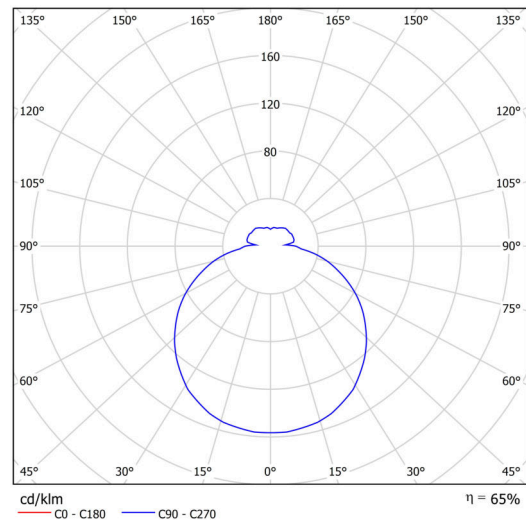

Luminous

Lum. flux of luminaire	2630 lm
Lum. flux of light source	4040 lm
Lum. flux of light source in emergency mode	150 lm
Luminaire efficacy	97 lm/W
Temperature	3000 K
Rated life time LED L80/B10	100000 hours
CRI	Ra80
MacAdam	3