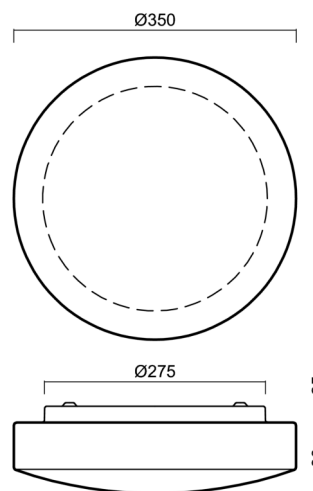

EDNA 3

LED-1L14EMP700K63/024 NK3HST HF 4K#

WWW.OSMONT.CZ

EDNA 3

Product code: EDN61720

Type: LED-1L14EMP700K63/024 NK3HST HF 4K#

Short description of the luminaire: White colour | ceiling or wall LED light with emergency backup combined (with Self-test) with HF sensor |TRIPLEX OPAL hand blown glass shade|

Technical

Types of luminaires	Emergency combined + sensor
Mounting type	surface mounted
Base material	steel
Shade material	three-layer glass TRIPLEX OPAL
Base color	white Ral9003
Shade color	white
Holding the shade	folding system
Mounting location	ceiling/wall
Width	350 mm
Length	350 mm
Height	105 mm
mounting holes (diameter)	4xØ5mm
Cable entrance	2xØ16mm
Energy Class	D
Impact strength	IK01
Operating temperature	from -20°C to +30°C

Eulum data for calculation programs are available at www.osmont.cz.

Logistic

EAN	8591728150693
Weight NTTO	2.7 Kg
Weight BTTO	3 Kg
Number of cartons	1 pcs
Package volume	0.017 m ³
Package 1 width	0.355 m
Package 1 length	0.375 m
Package 1 height	0.13 m
Warranty*	60 months